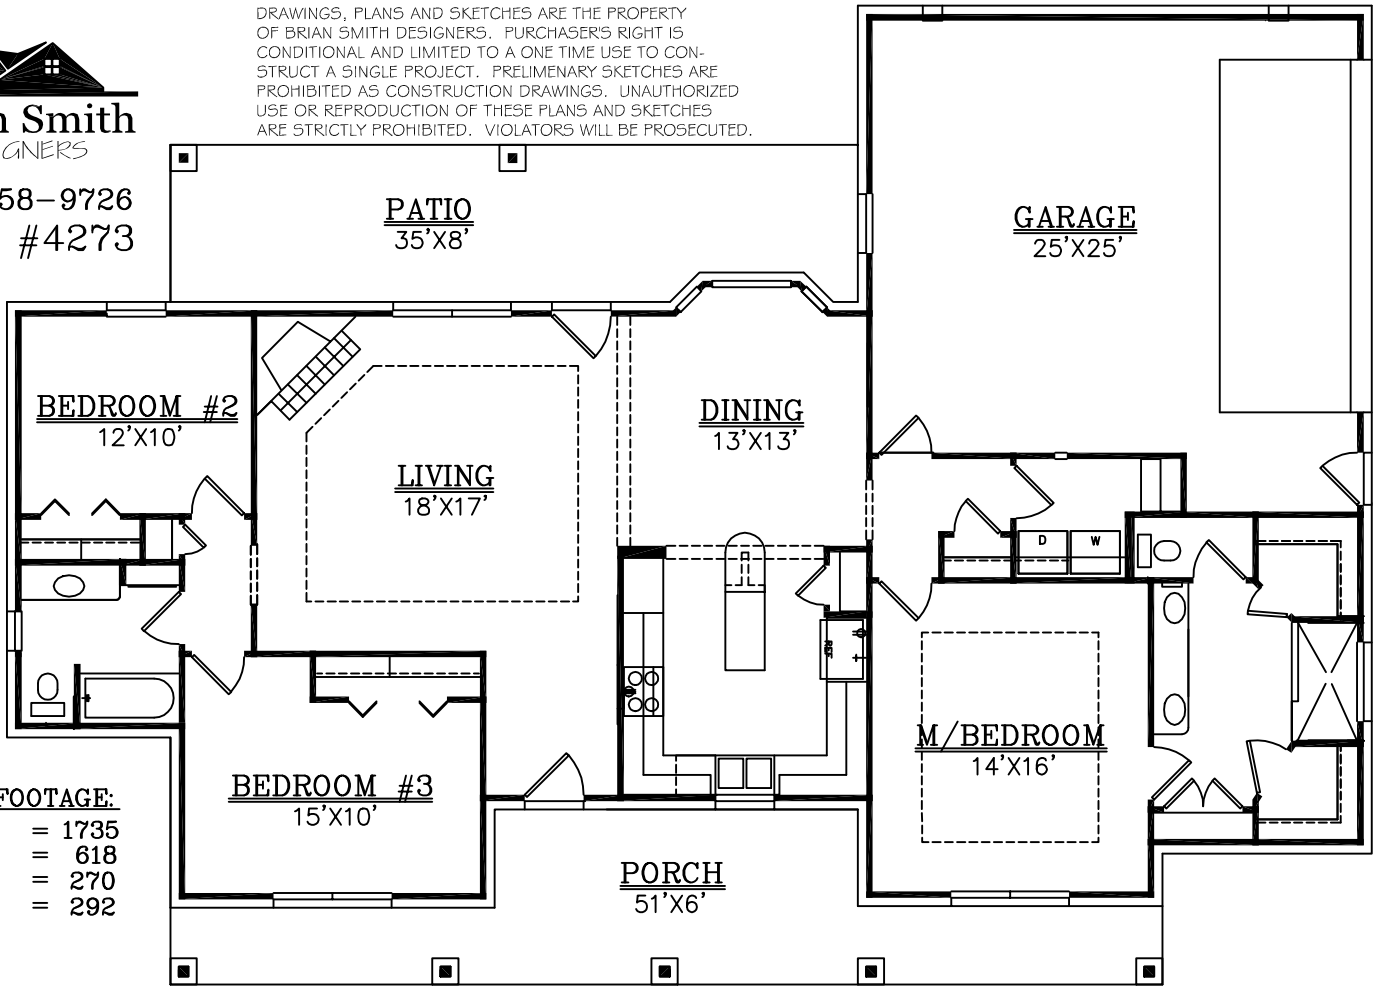

(210)658-9726
REF. #4273

49'-10"

69'-6"

(210)658-9726
REF. #4273

DRAWINGS, PLANS AND SKETCHES ARE THE PROPERTY OF BRIAN SMITH DESIGNERS. PURCHASER'S RIGHT IS CONDITIONAL AND LIMITED TO A ONE TIME USE TO CONSTRUCT A SINGLE PROJECT. PRELIMINARY SKETCHES ARE PROHIBITED AS CONSTRUCTION DRAWINGS. UNAUTHORIZED USE OR REPRODUCTION OF THESE PLANS AND SKETCHES ARE STRICTLY PROHIBITED. VIOLATORS WILL BE PROSECUTED.