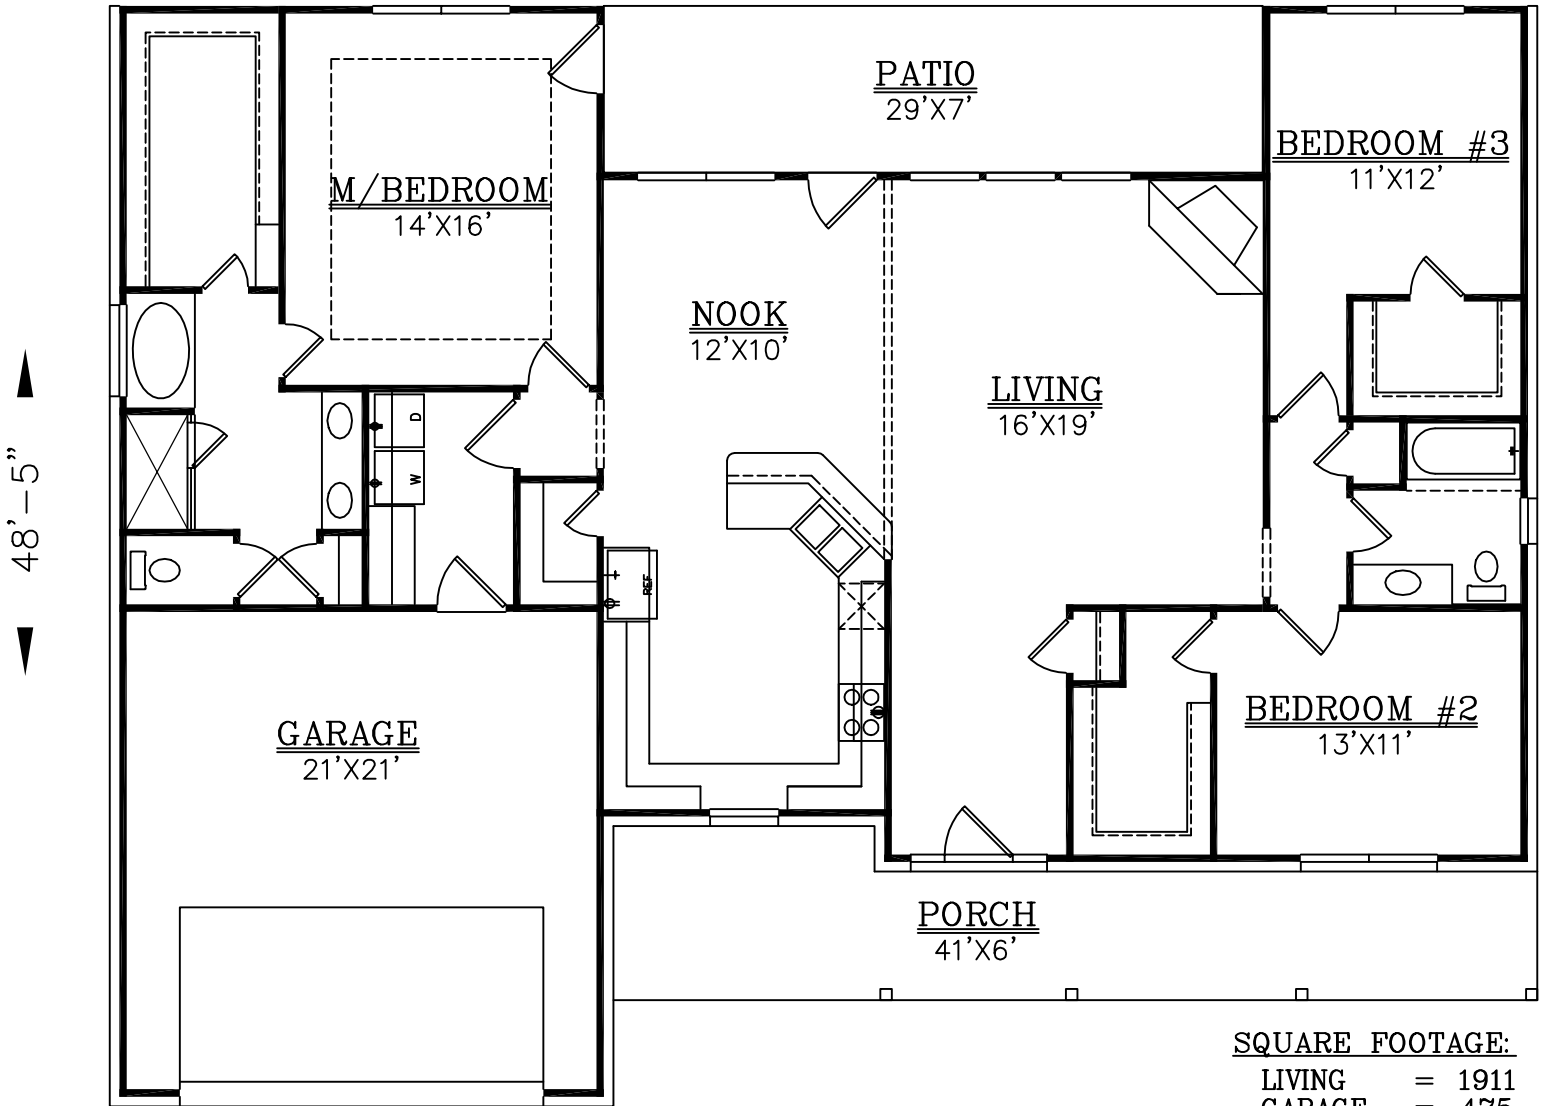

**SQUARE FOOTAGE:**

LIVING	=	1911
GARAGE	=	475
PATIO	=	213
PORCH	=	253

62'-10"

48'-5"