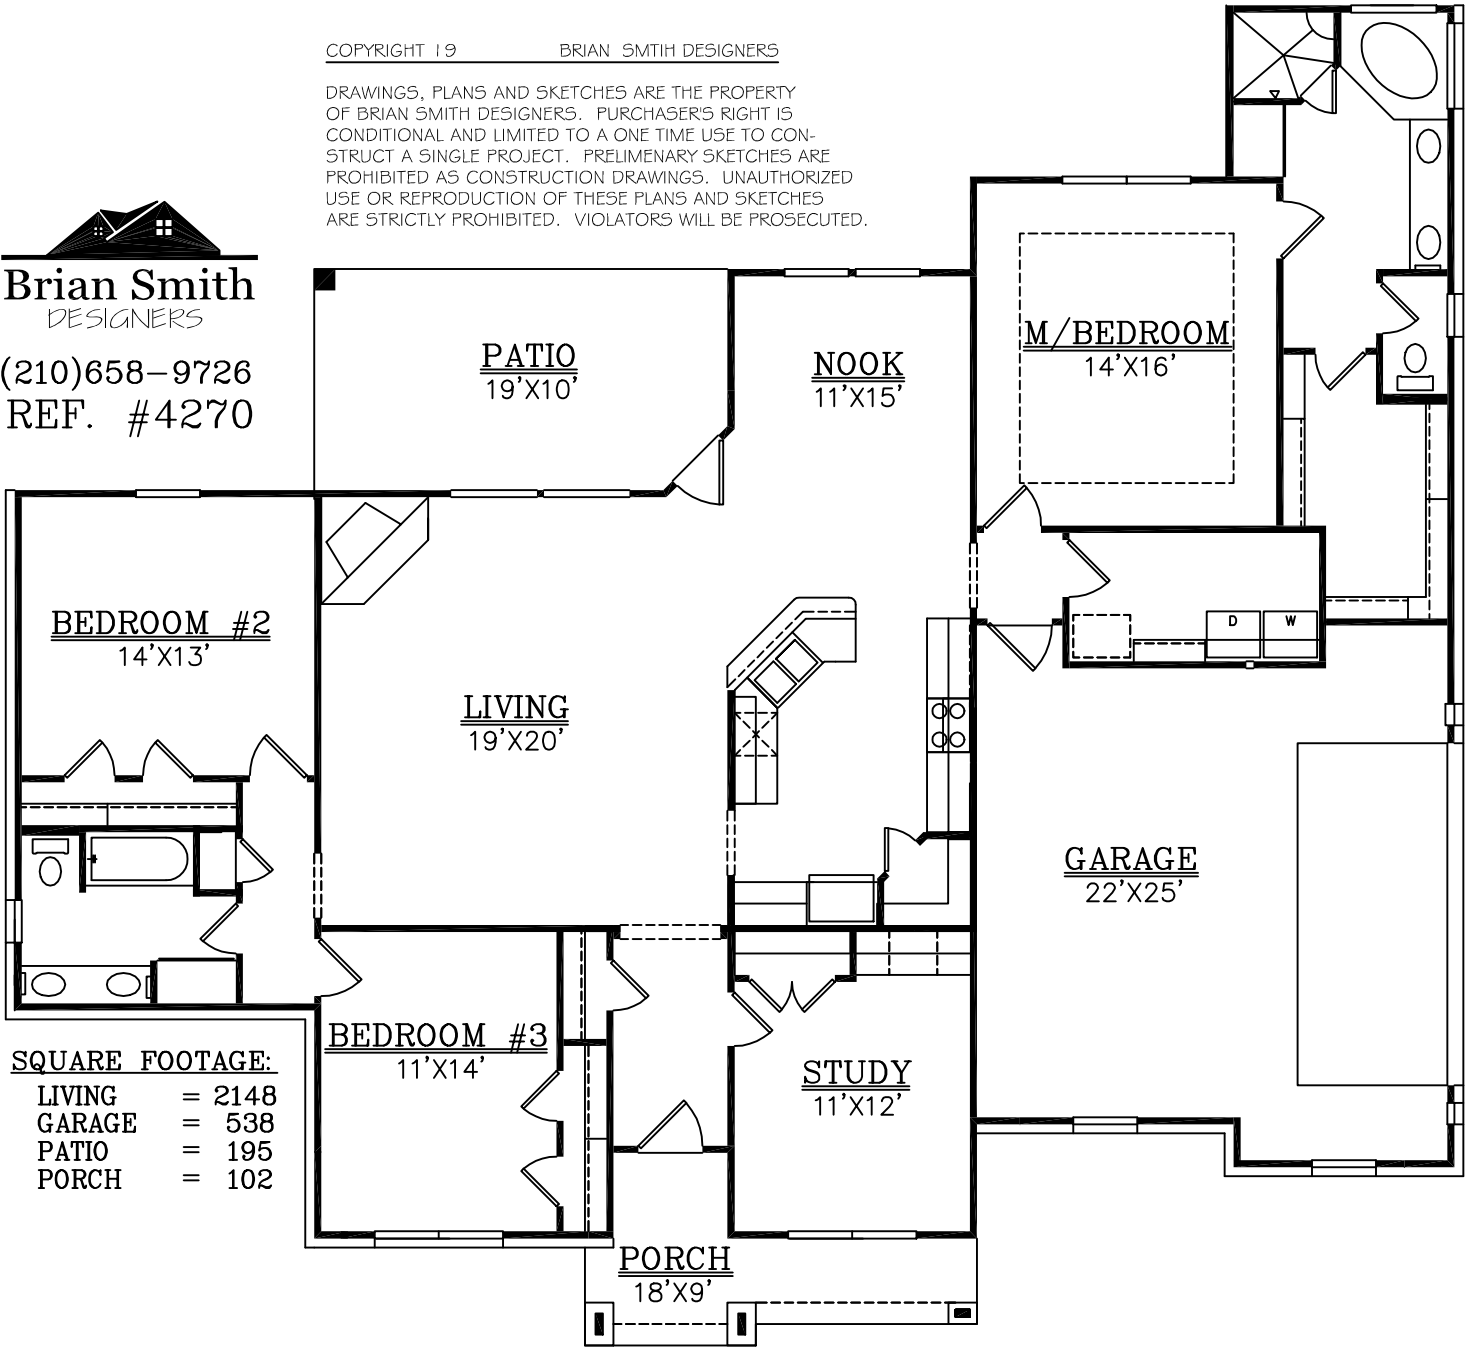

(210)658-9726
REF. #4270

62'-8"

SQUARE FOOTAGE:

LIVING	=	2148
GARAGE	=	538
PATIO	=	195
PORCH	=	102

68'-2"