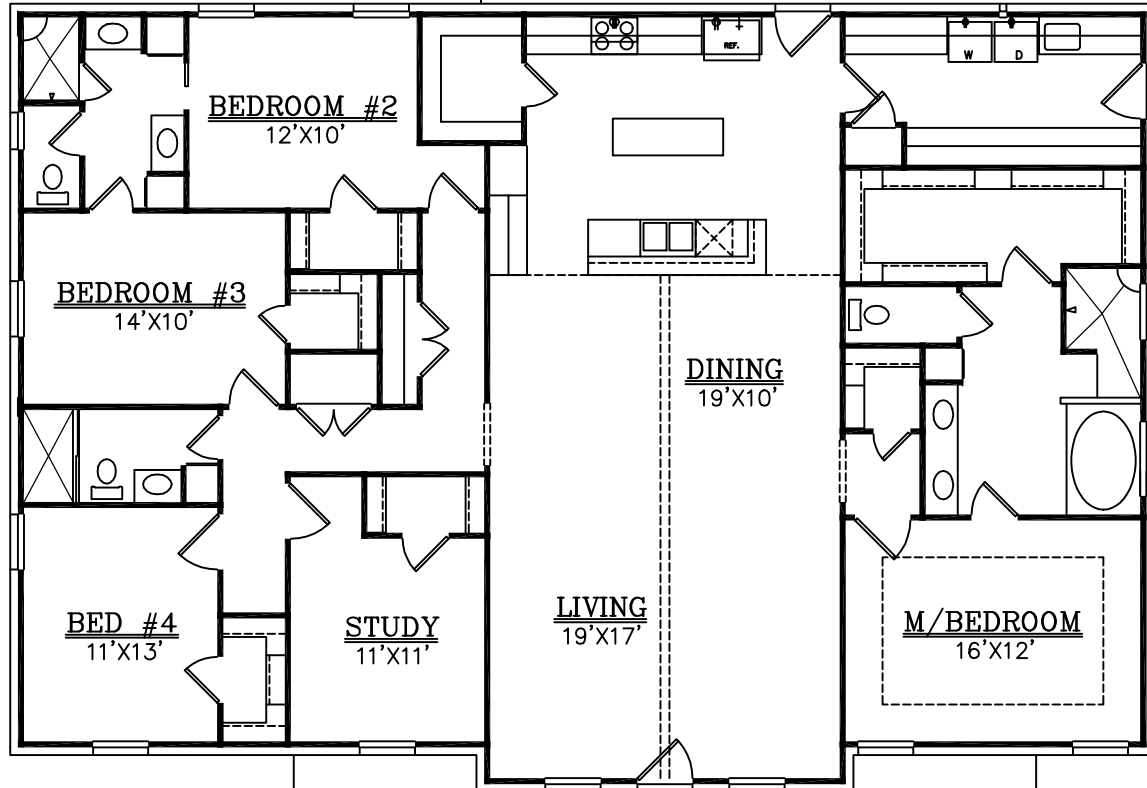

(210)658-9726
REF. #4241

PATIO
42'X18'

66'-0"

SQUARE FOOTAGE:

LIVING = 2579
PATIO = 604
PORCH = 265

PORCH
41'X8'

69'-9"

(210)658-9726
REF. #4241