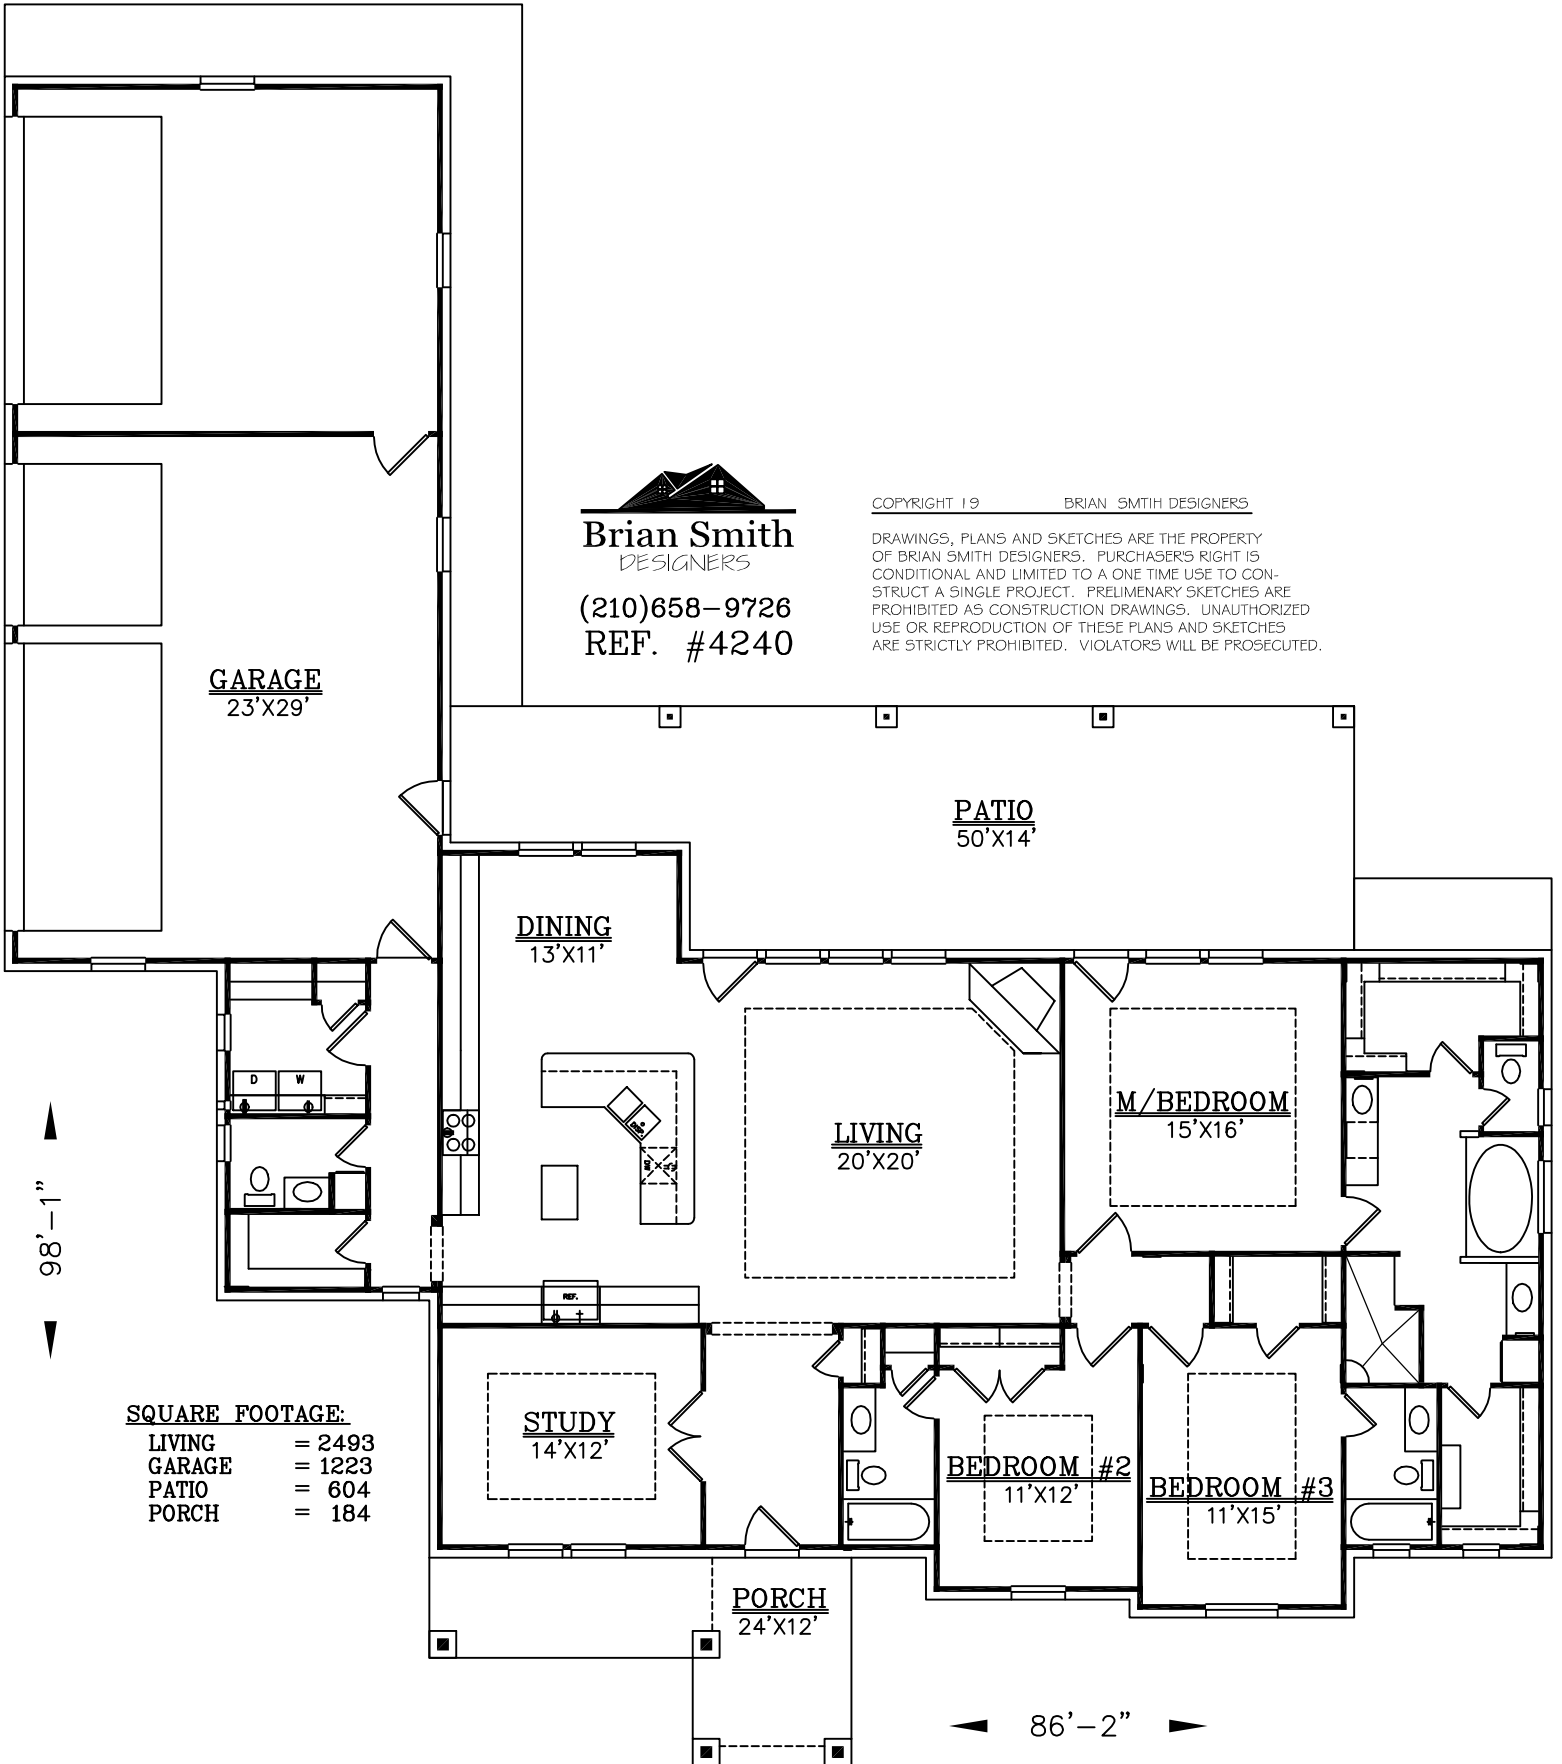

GARAGE
23'X29'

PATIO
50'X14'

DINING
13'X11'

LIVING
20'X20'

M/BEDROOM
15'X16'

STUDY
14'X12'

BEDROOM #2
11'X12'

BEDROOM #3
11'X15'

PORCH
24'X12'

SQUARE FOOTAGE:

LIVING	= 2493
GARAGE	= 1223
PATIO	= 604
PORCH	= 184

98'-1"

86'-2"