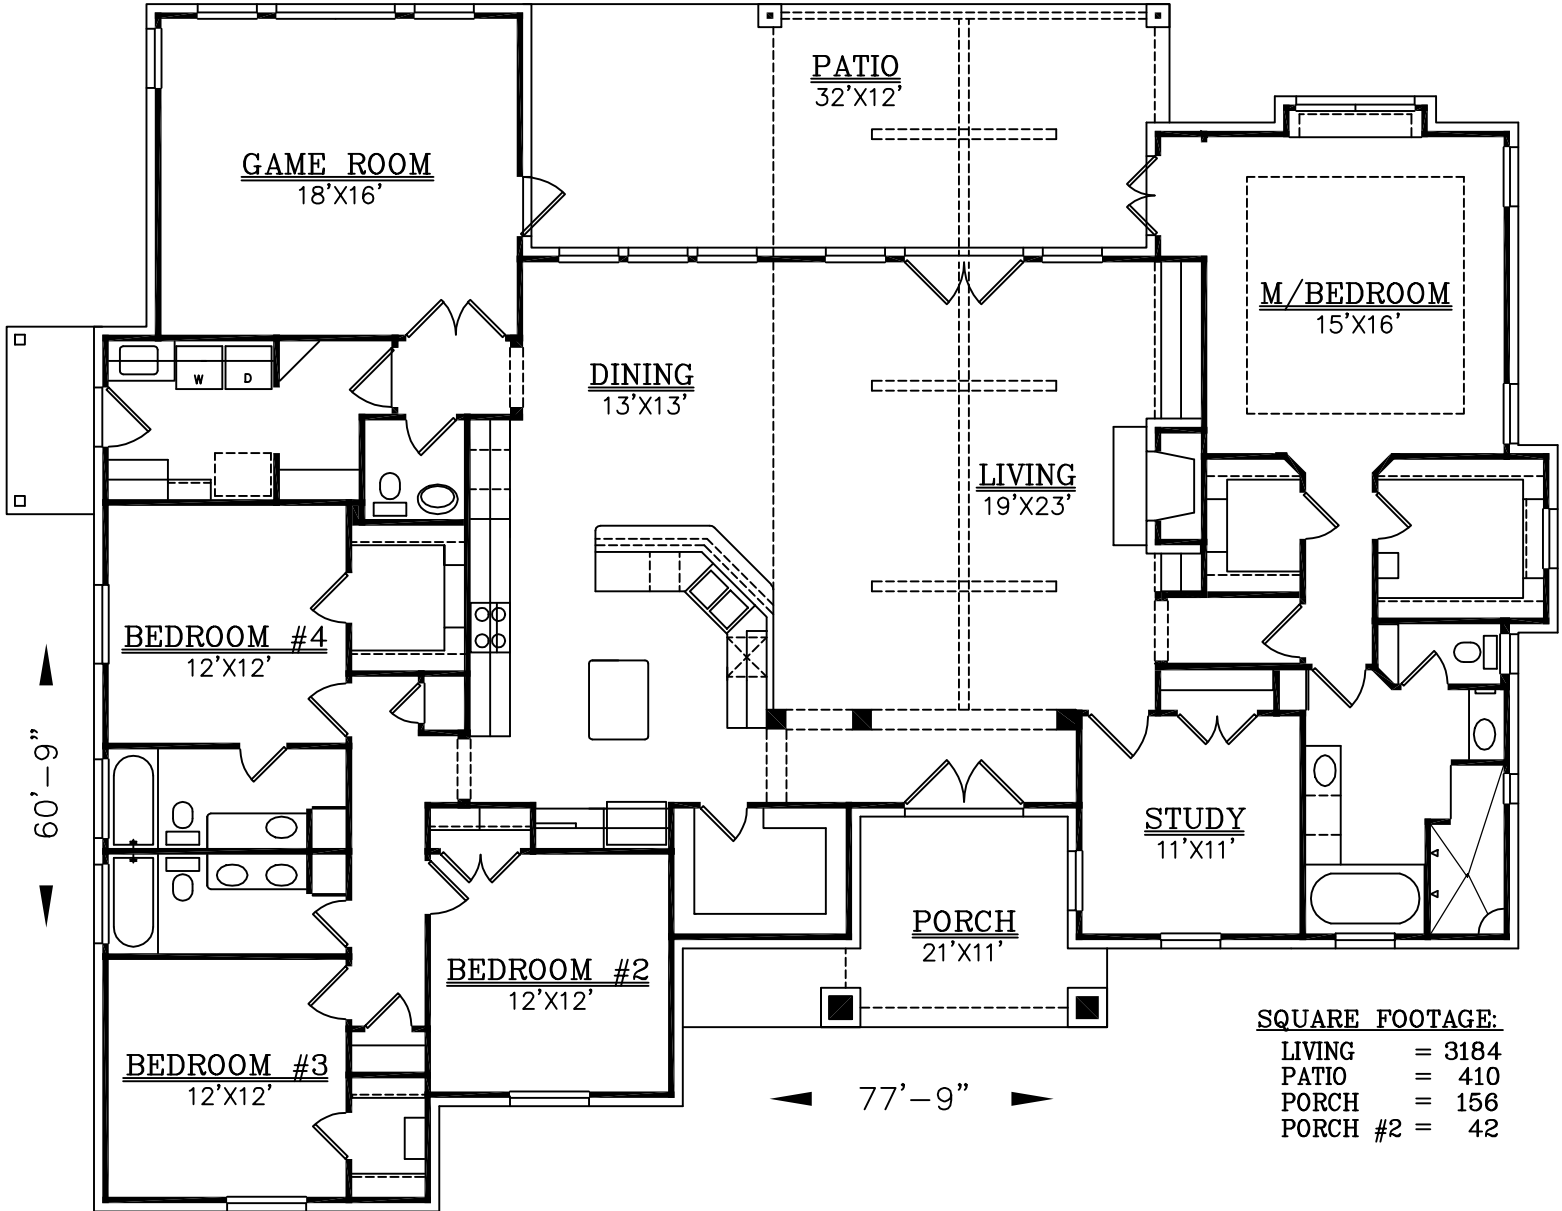

SQUARE FOOTAGE:

LIVING	=	3184
PATIO	=	410
PORCH	=	156
PORCH #2	=	42