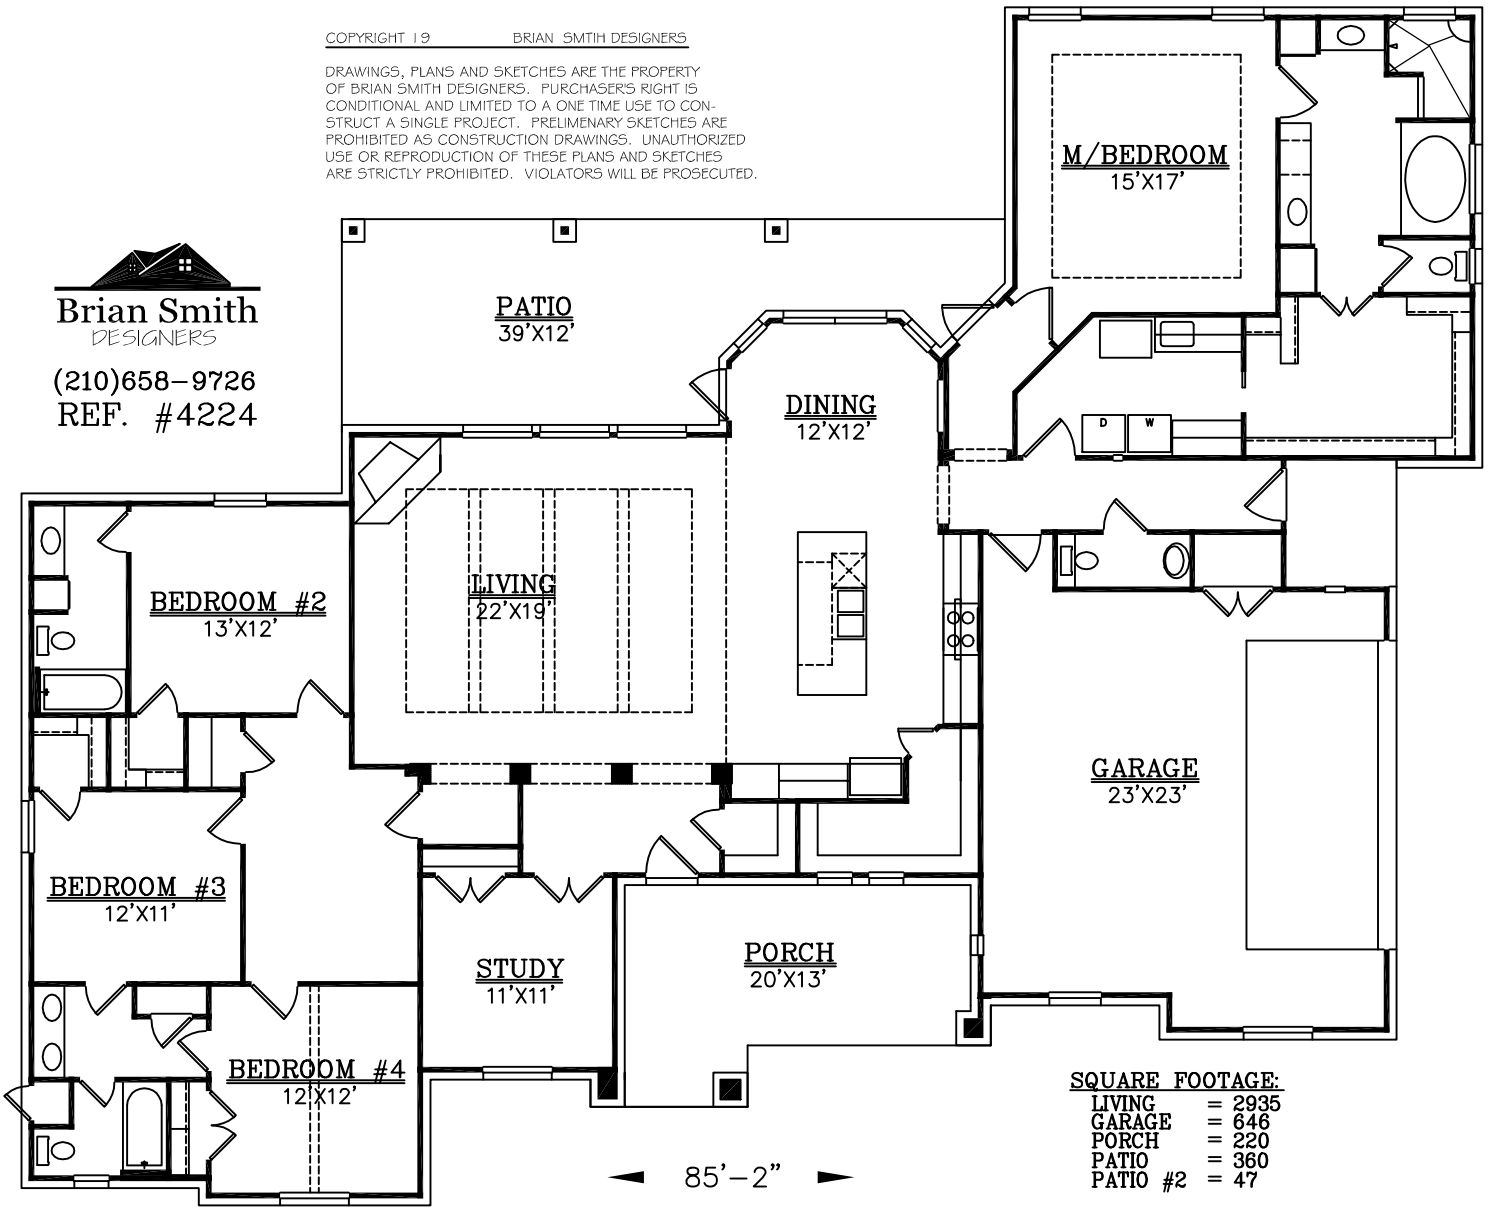

(210)658-9726  
REF. #4224

69'-10"

85'-2"

(210)658-9726  
REF. #4224

DRAWINGS, PLANS AND SKETCHES ARE THE PROPERTY OF BRIAN SMITH DESIGNERS. PURCHASER'S RIGHT IS CONDITIONAL AND LIMITED TO A ONE TIME USE TO CONSTRUCT A SINGLE PROJECT. PRELIMINARY SKETCHES ARE PROHIBITED AS CONSTRUCTION DRAWINGS. UNAUTHORIZED USE OR REPRODUCTION OF THESE PLANS AND SKETCHES ARE STRICTLY PROHIBITED. VIOLATORS WILL BE PROSECUTED.