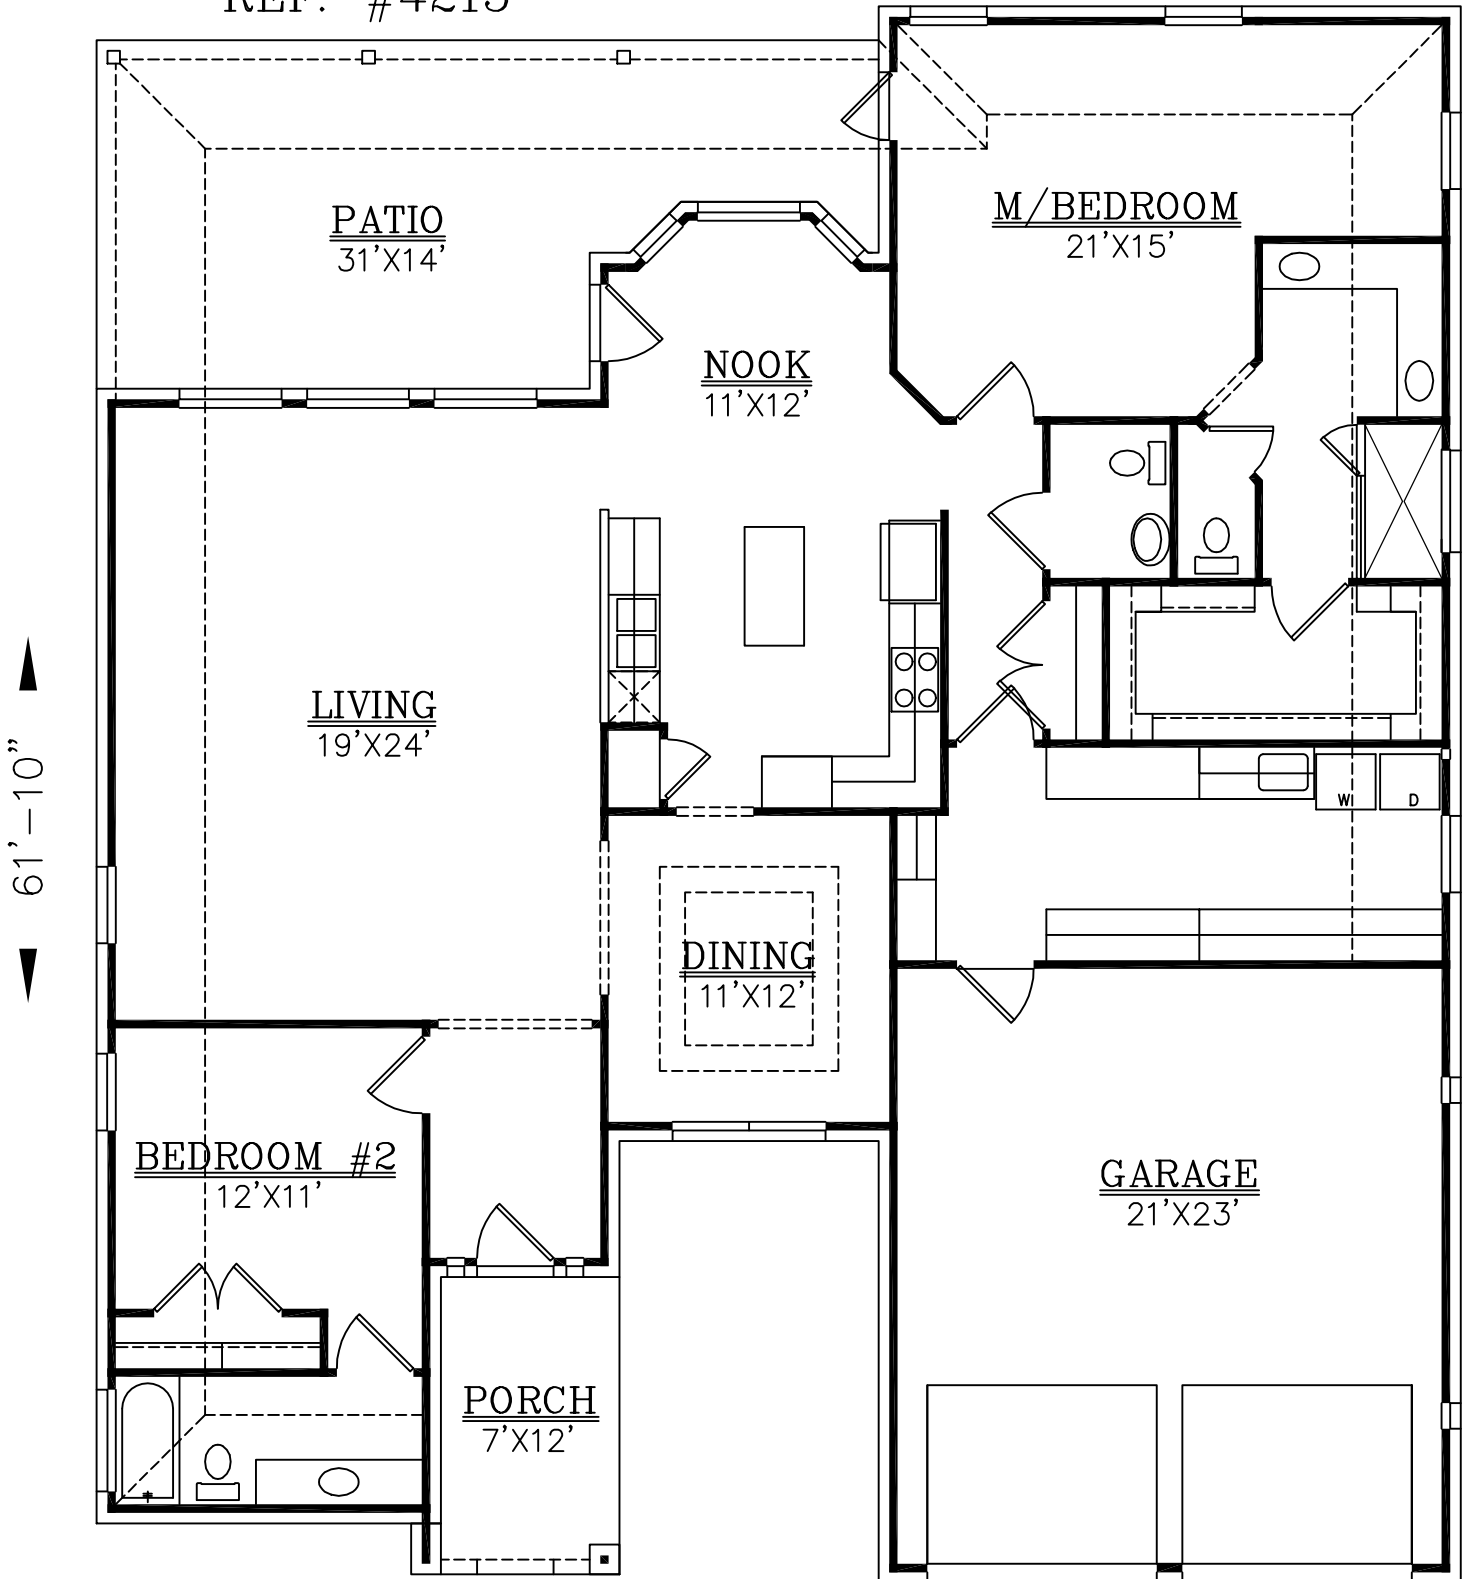

SQUARE FOOTAGE:

LIVING	=	2087
GARAGE	=	545
PATIO	=	344
PORCH	=	84

53'-6"