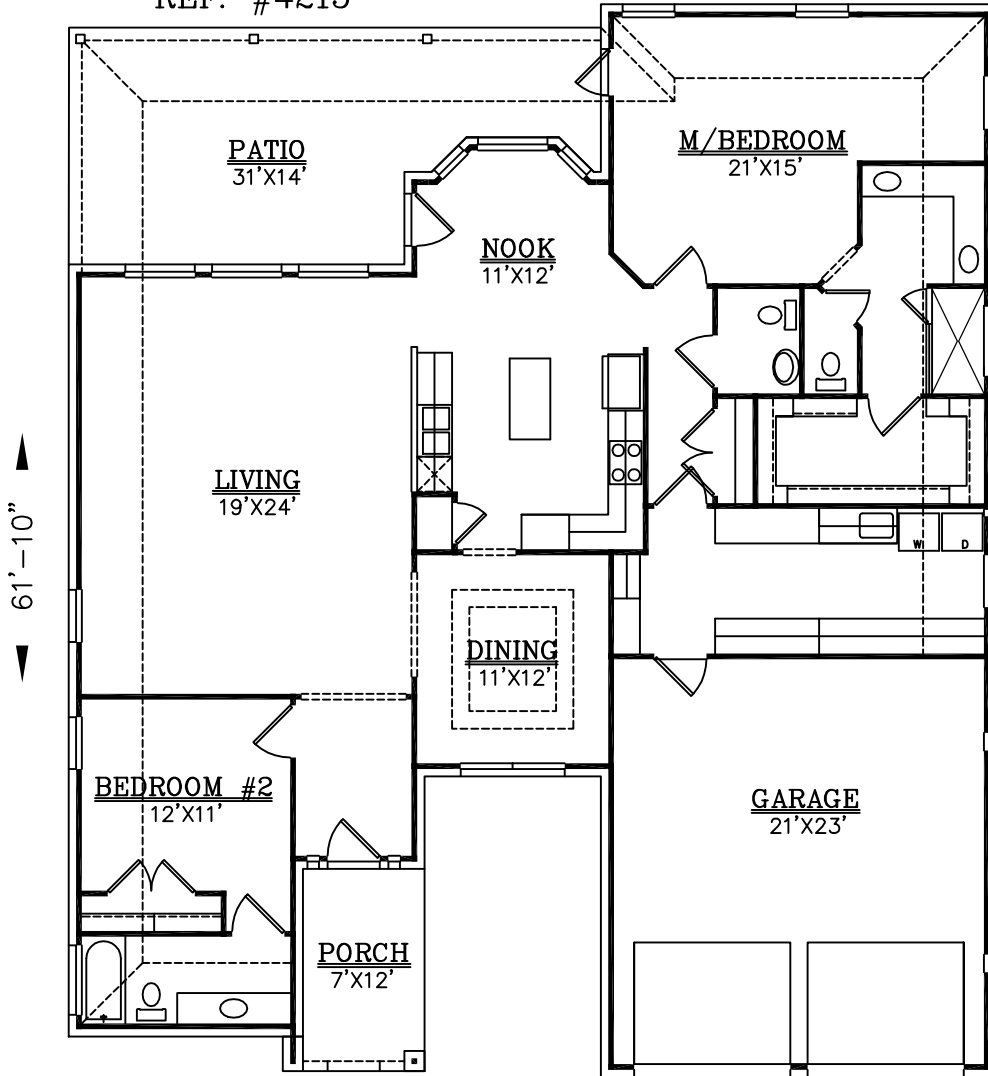

SQUARE FOOTAGE:

LIVING	=	2087
GARAGE	=	545
PATIO	=	344
PORCH	=	84

DRAWINGS, PLANS AND SKETCHES ARE THE PROPERTY OF BRIAN SMITH DESIGNERS. PURCHASER'S RIGHT IS CONDITIONAL AND LIMITED TO A ONE TIME USE TO CONSTRUCT A SINGLE PROJECT. PRELIMINARY SKETCHES ARE PROHIBITED AS CONSTRUCTION DRAWINGS. UNAUTHORIZED USE OR REPRODUCTION OF THESE PLANS AND SKETCHES ARE STRICTLY PROHIBITED. VIOLATORS WILL BE PROSECUTED.