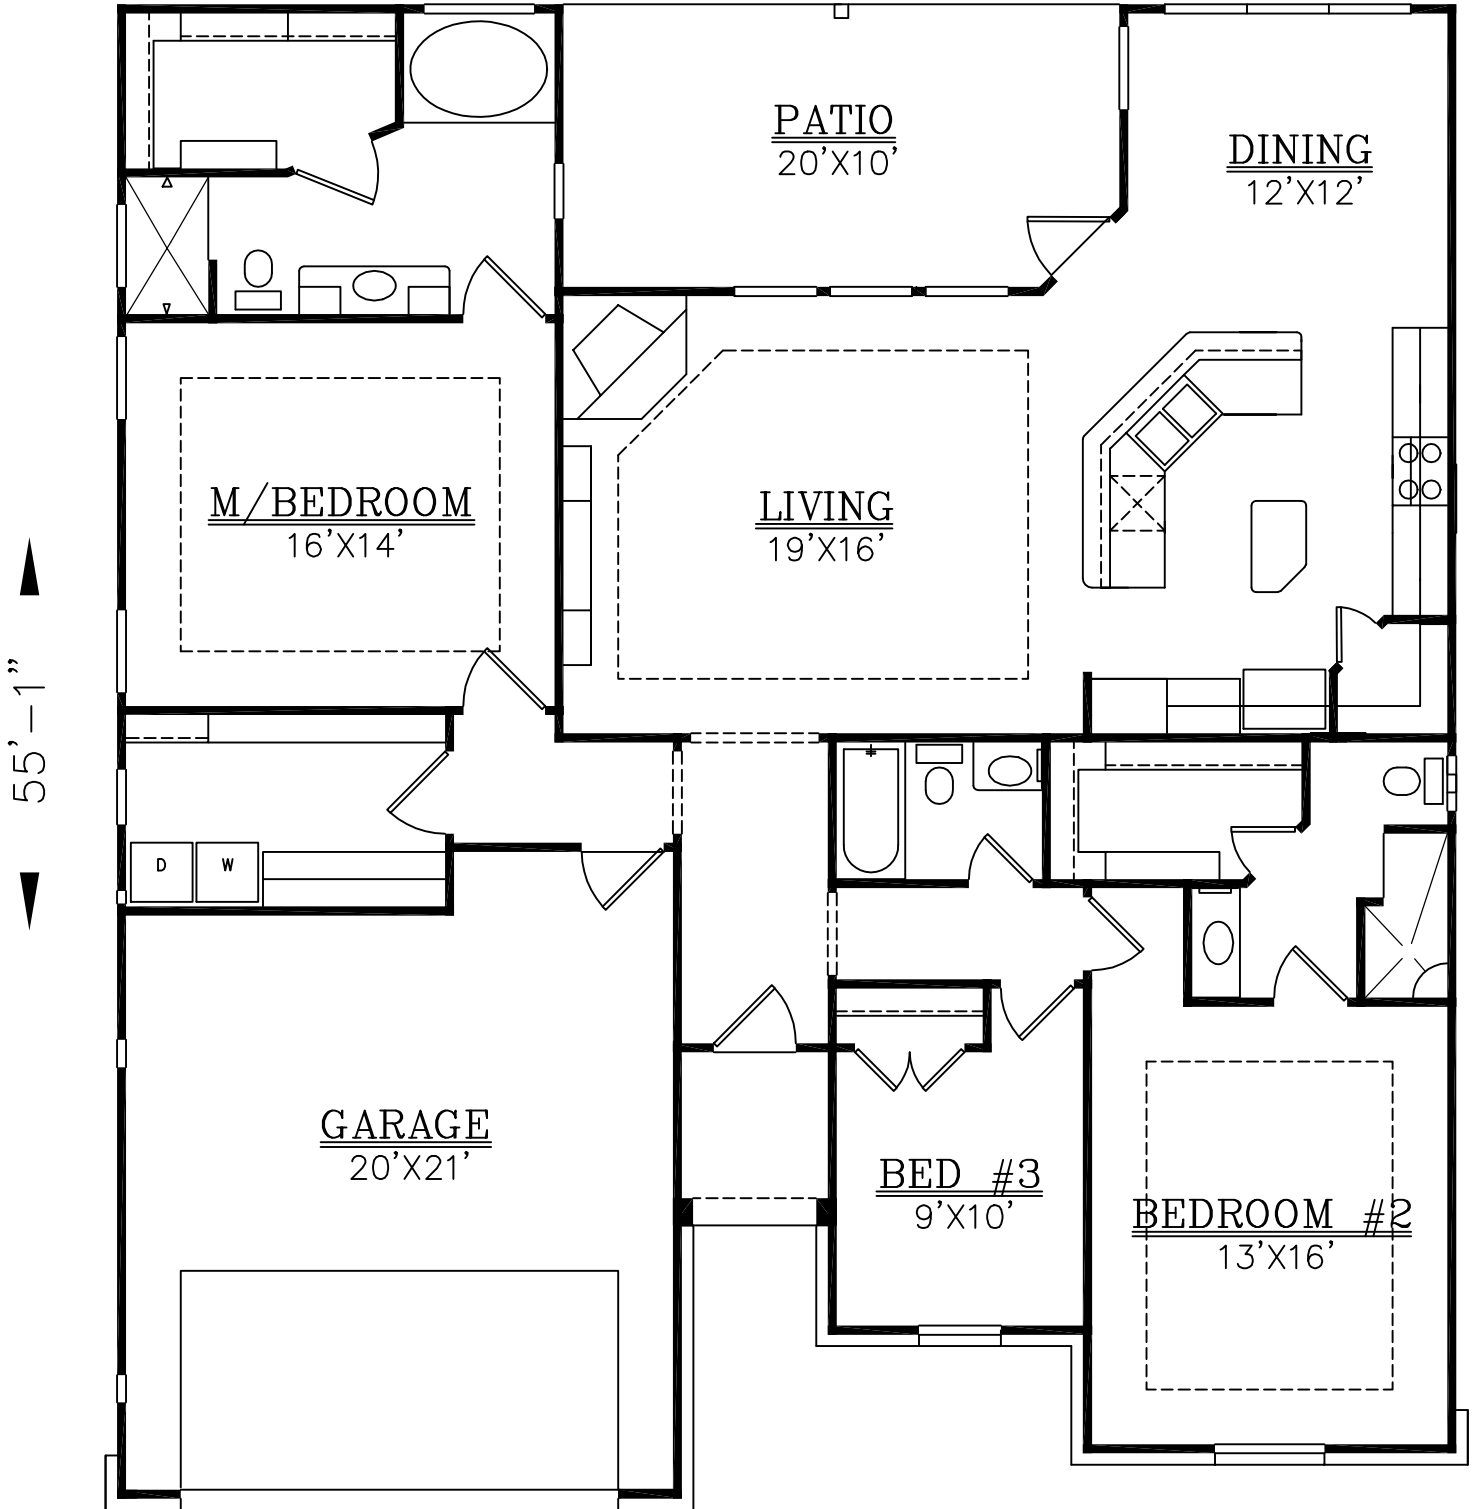

49'-10"

SQUARE FOOTAGE:

LIVING	=	1863
GARAGE	=	472
PATIO	=	206
PORCH	=	34