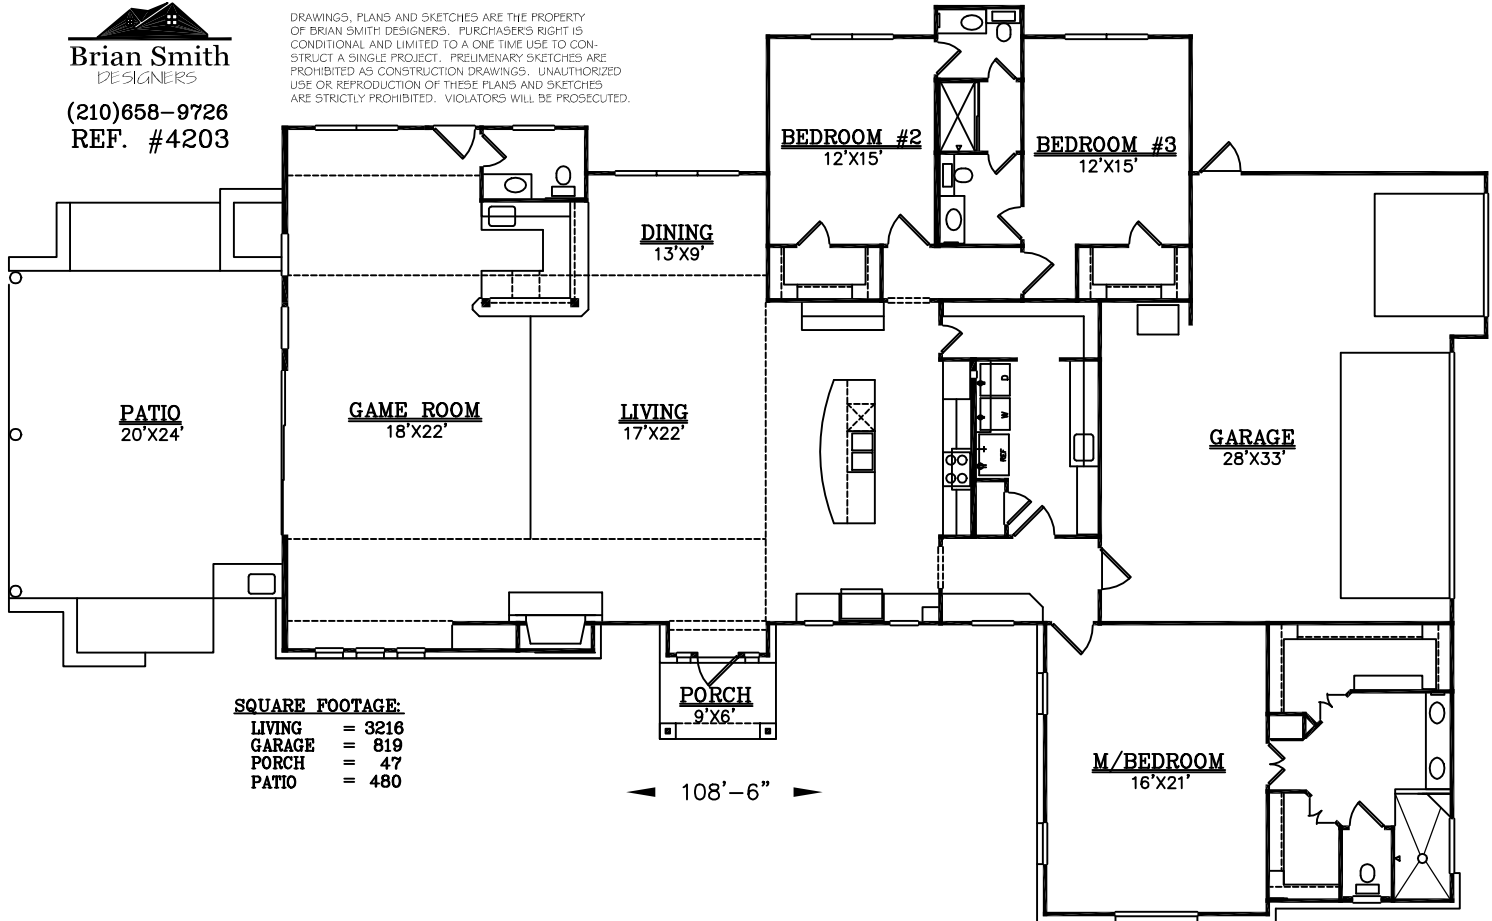

Brian Smith
DESIGNERS

(210)658-9726
REF. #4203

COPYRIGHT 19 BRIAN SMITH DESIGNERS

67'-3"

SQUARE FOOTAGE:

LIVING	=	3216
GARAGE	=	819
PORCH	=	47
PATIO	=	480

108'-6"