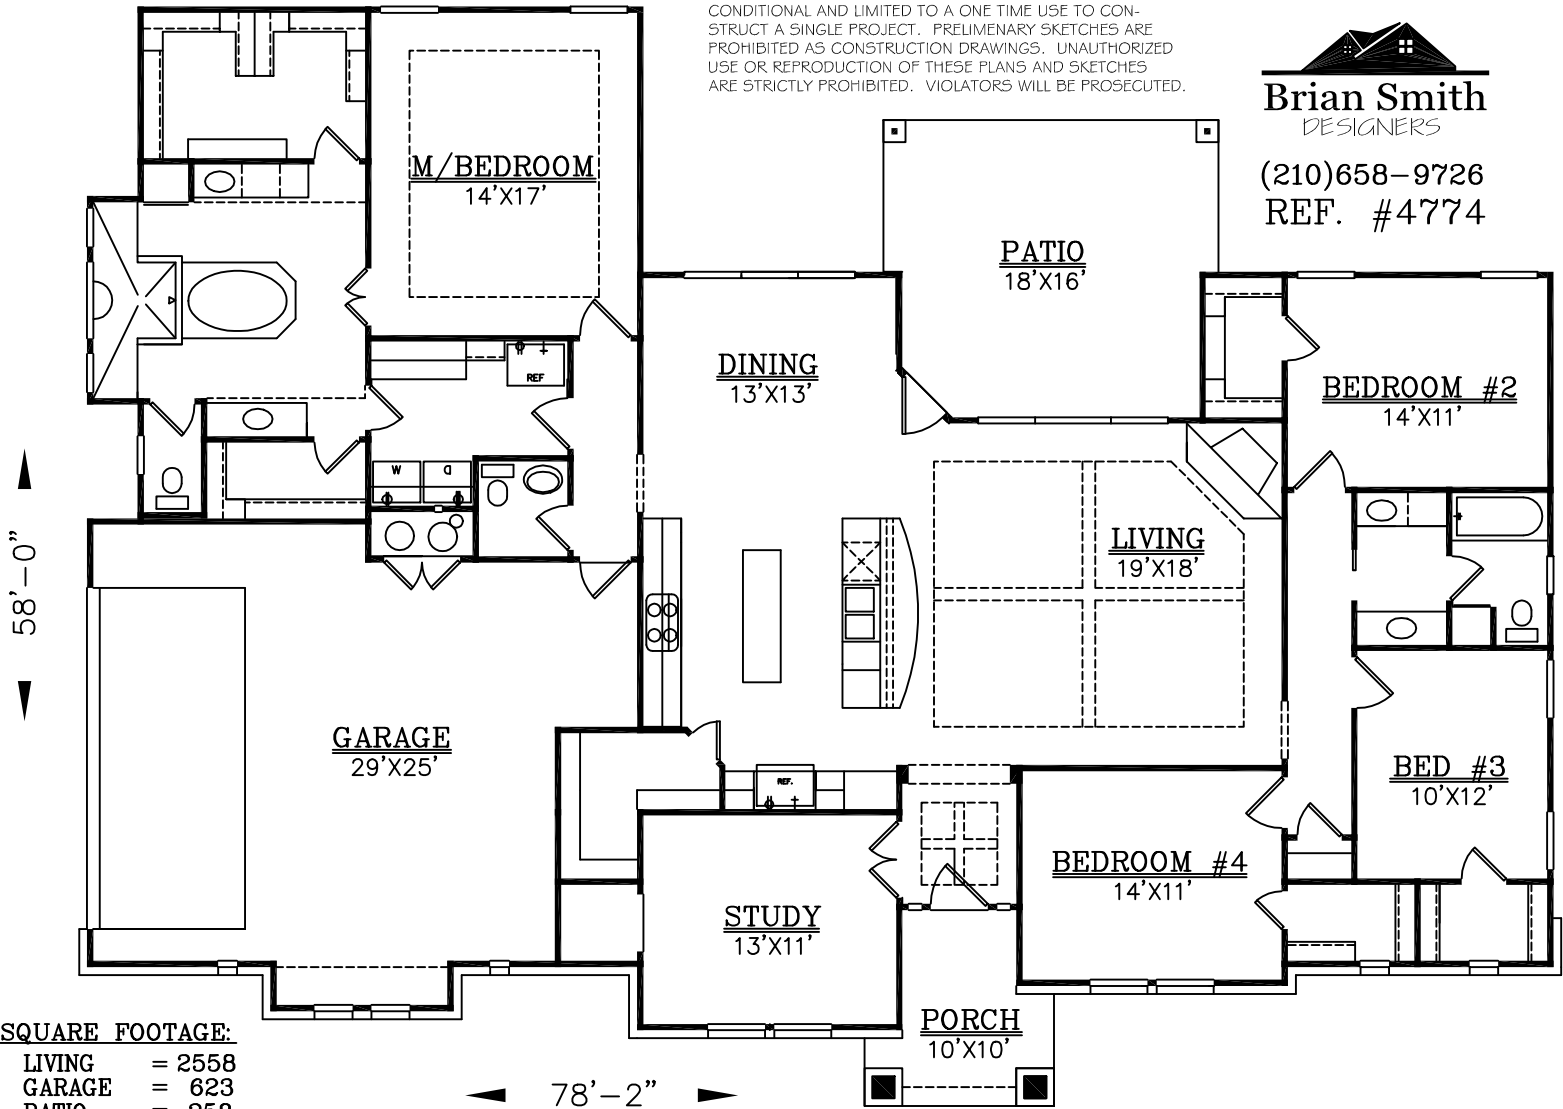

(210)658-9726
REF. #4774

SQUARE FOOTAGE:

LIVING	= 2558
GARAGE	= 623
PATIO	= 258
PORCH	= 81