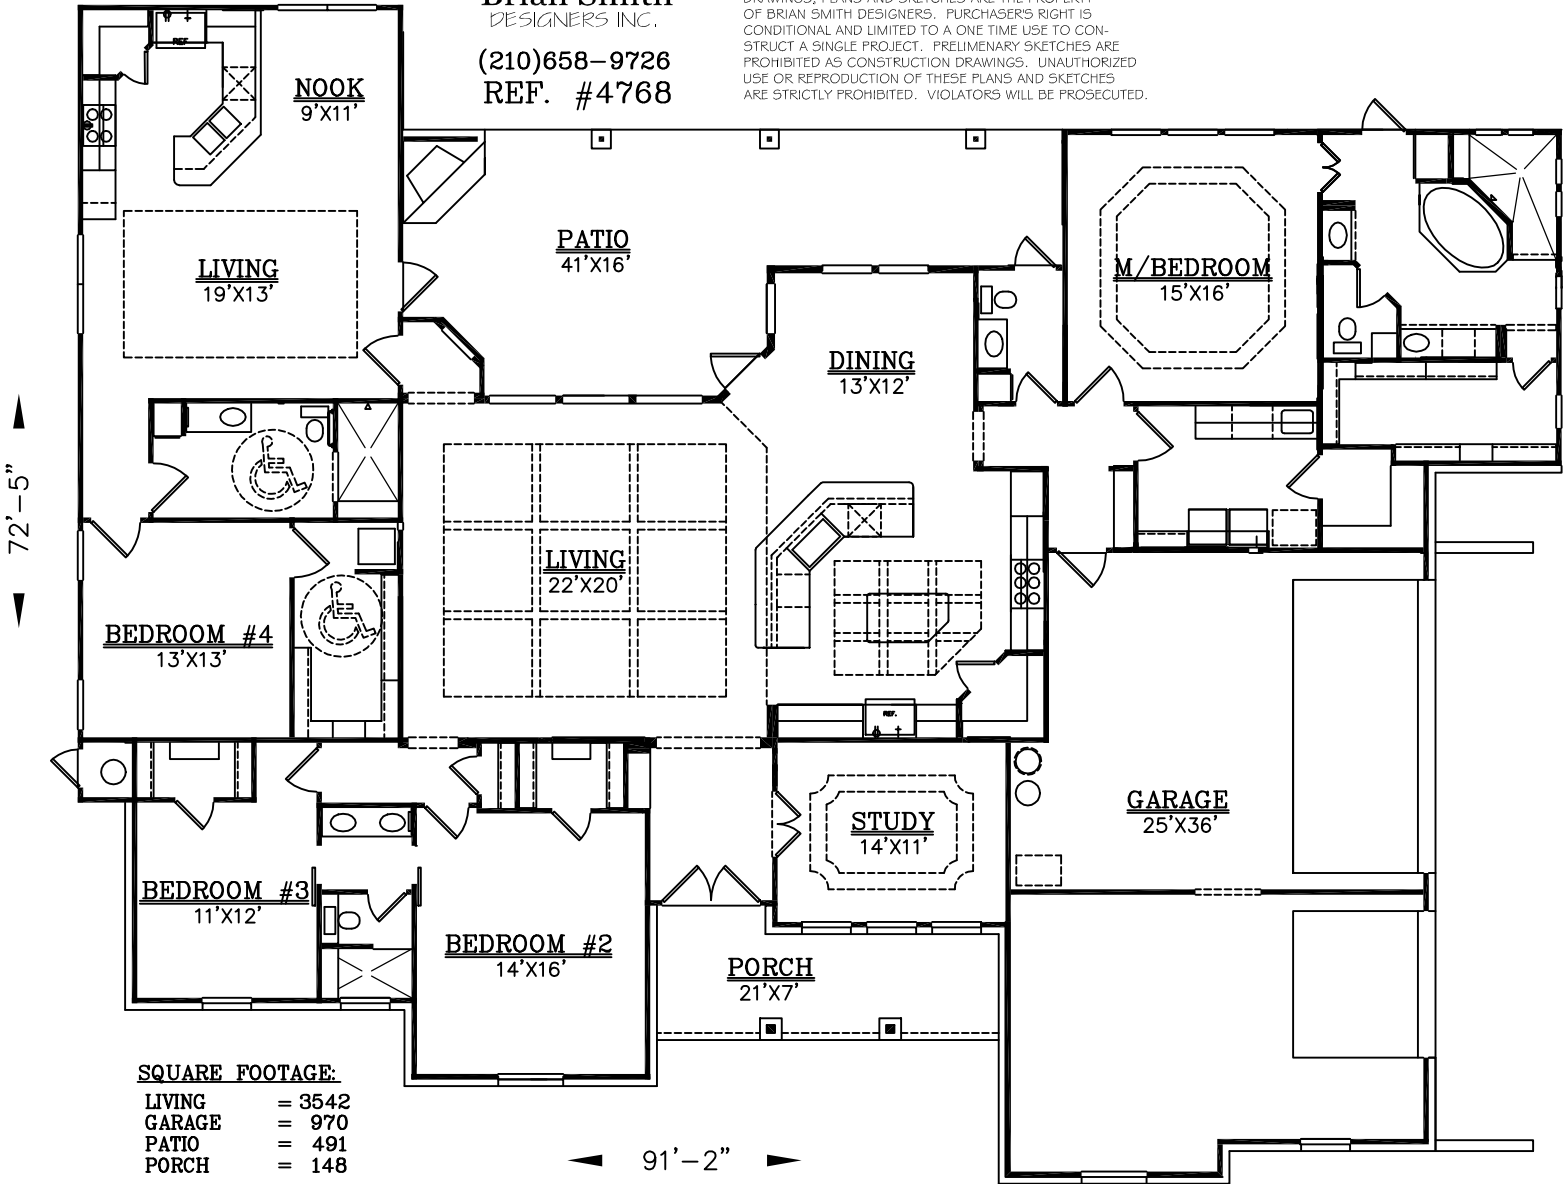

**SQUARE FOOTAGE:**

LIVING	= 3542
GARAGE	= 970
PATIO	= 491
PORCH	= 148