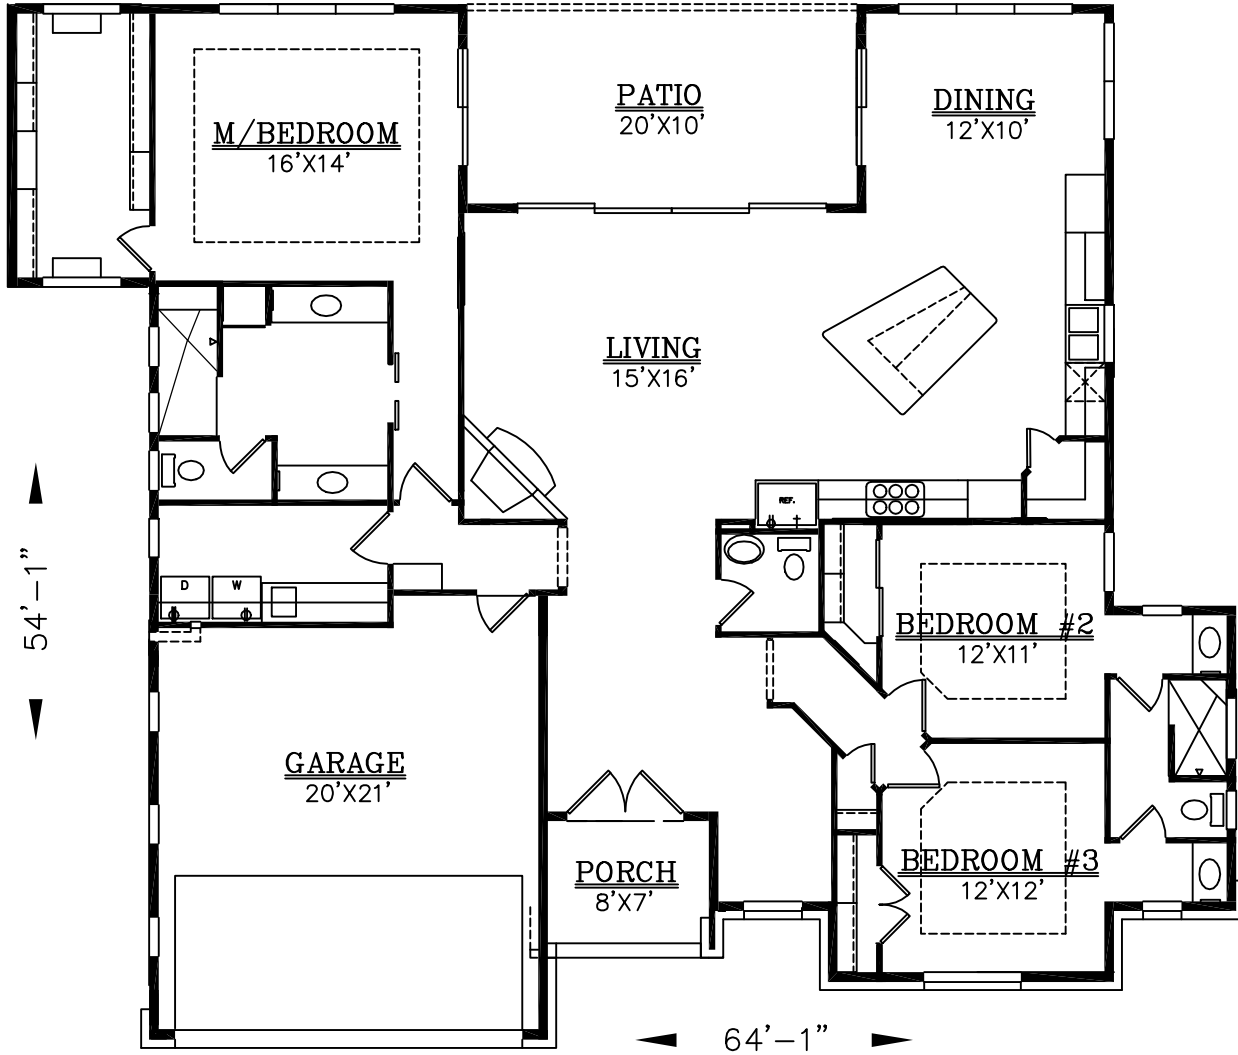

SQUARE FOOTAGE:

LIVING	=	2070
GARAGE	=	460
PATIO	=	208
PORCH	=	61

DRAWINGS, PLANS AND SKETCHES ARE THE PROPERTY OF BRIAN SMITH DESIGNERS. PURCHASER'S RIGHT IS CONDITIONAL AND LIMITED TO A ONE TIME USE TO CONSTRUCT A SINGLE PROJECT. PRELIMINARY SKETCHES ARE PROHIBITED AS CONSTRUCTION DRAWINGS. UNAUTHORIZED USE OR REPRODUCTION OF THESE PLANS AND SKETCHES ARE STRICTLY PROHIBITED. VIOLATORS WILL BE PROSECUTED.