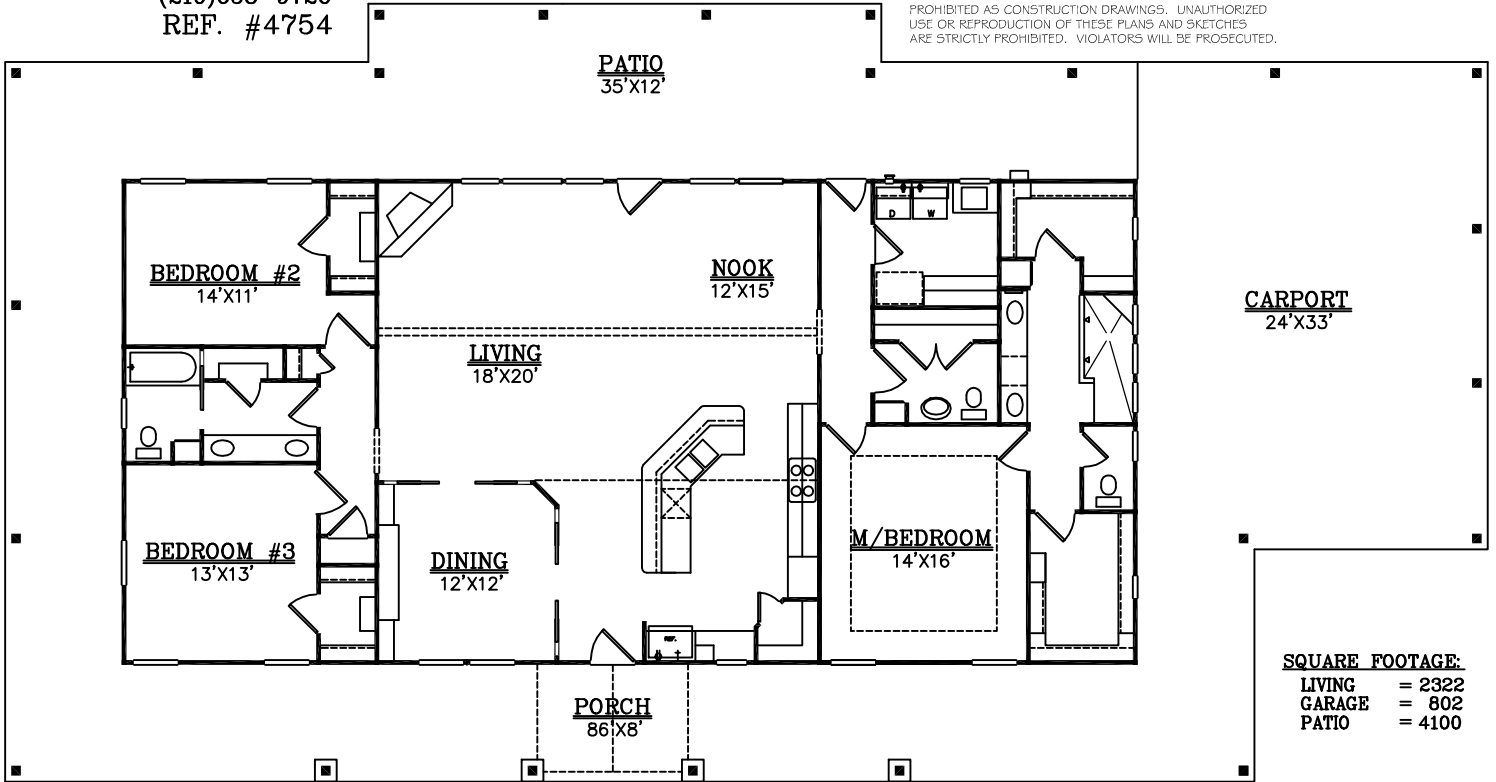

SQUARE FOOTAGE:

LIVING	= 2322
GARAGE	= 802
PATIO	= 4100