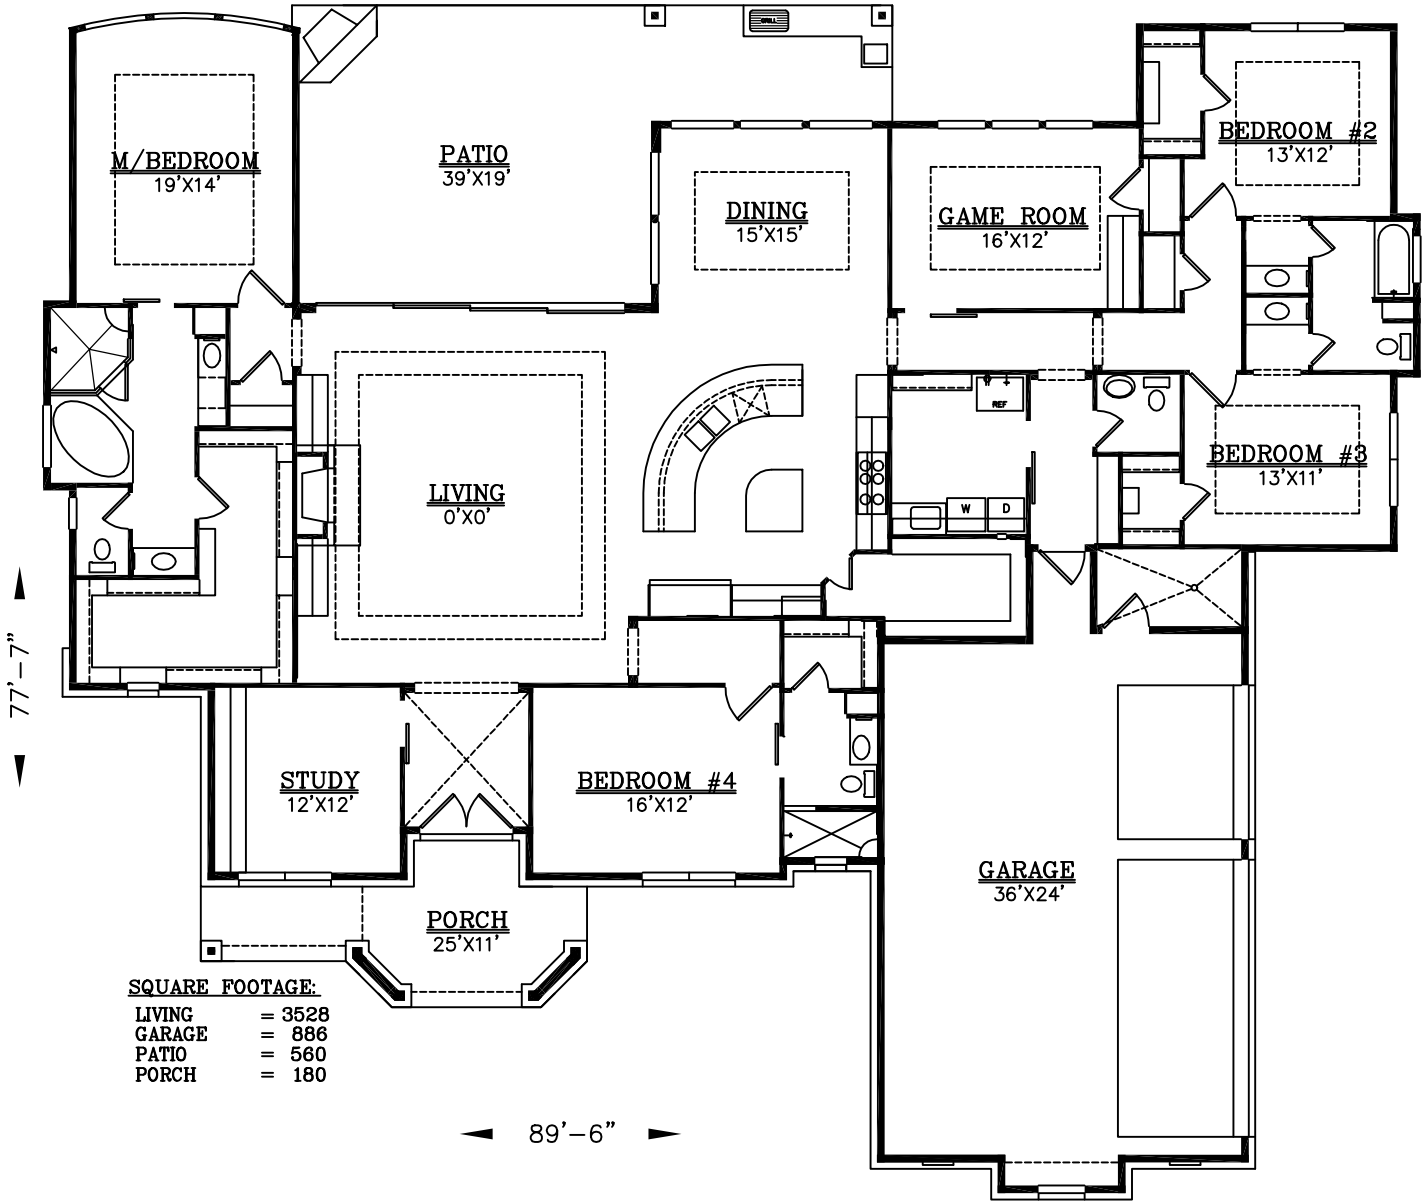

SQUARE FOOTAGE:

LIVING	= 3528
GARAGE	= 886
PATIO	= 560
PORCH	= 180

DRAWINGS, PLANS AND SKETCHES ARE THE PROPERTY OF BRIAN SMITH DESIGNERS. PURCHASER'S RIGHT IS CONDITIONAL AND LIMITED TO A ONE TIME USE TO CONSTRUCT A SINGLE PROJECT. PRELIMINARY SKETCHES ARE PROHIBITED AS CONSTRUCTION DRAWINGS. UNAUTHORIZED USE OR REPRODUCTION OF THESE PLANS AND SKETCHES ARE STRICTLY PROHIBITED. VIOLATORS WILL BE PROSECUTED.