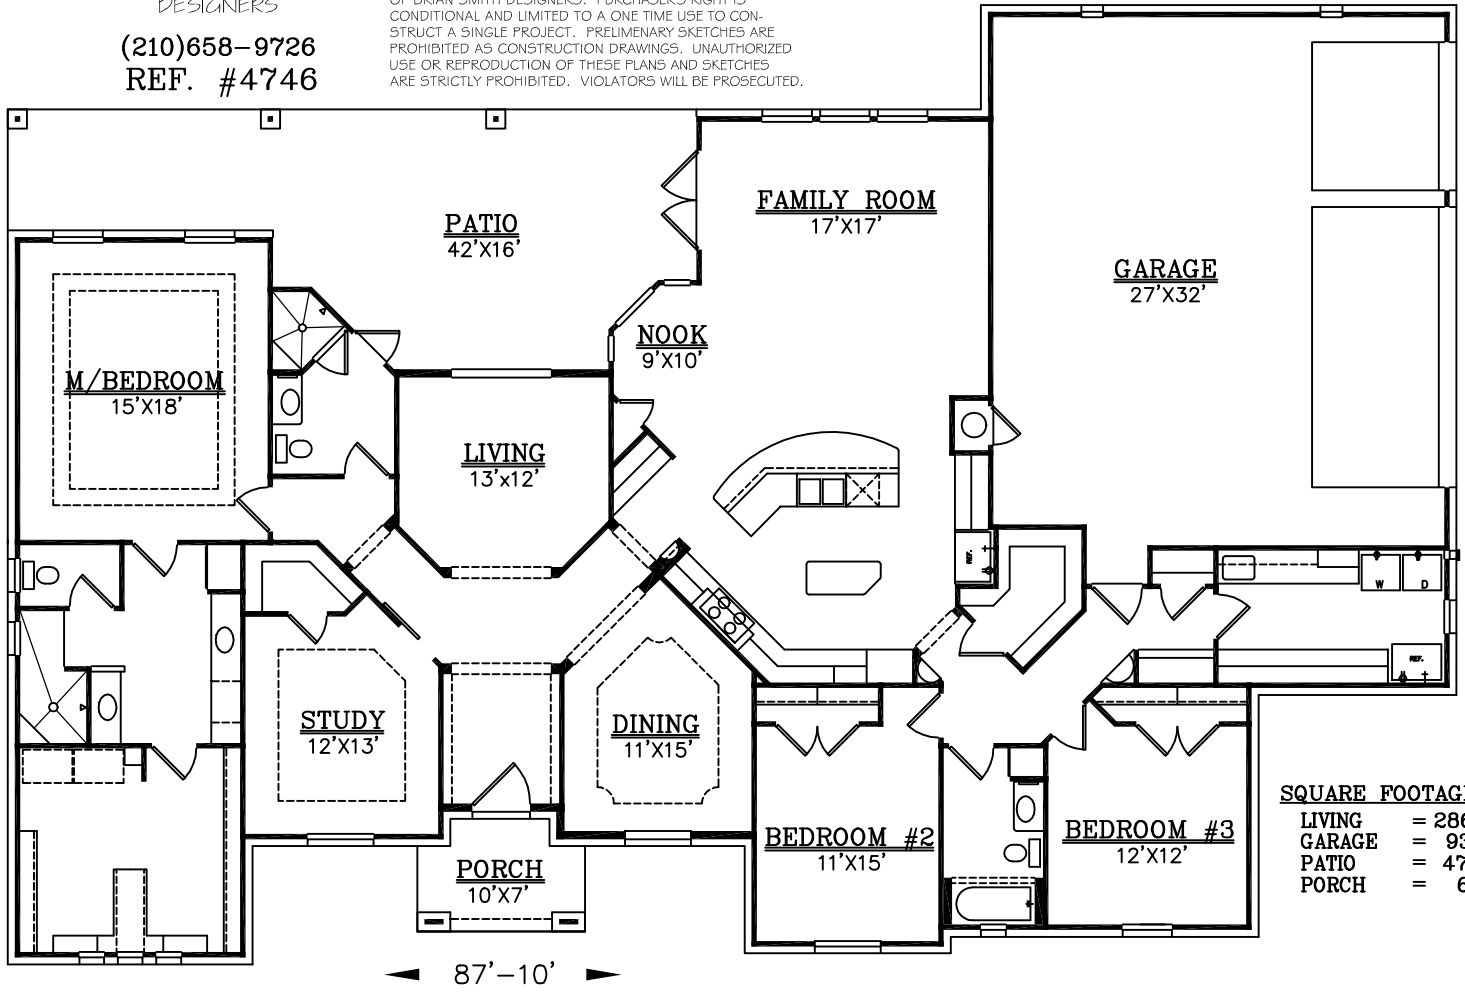

<u>SQUARE FOOTAGE:</u>	
LIVING	= 2869
GARAGE	= 933
PATIO	= 474
PORCH	= 63