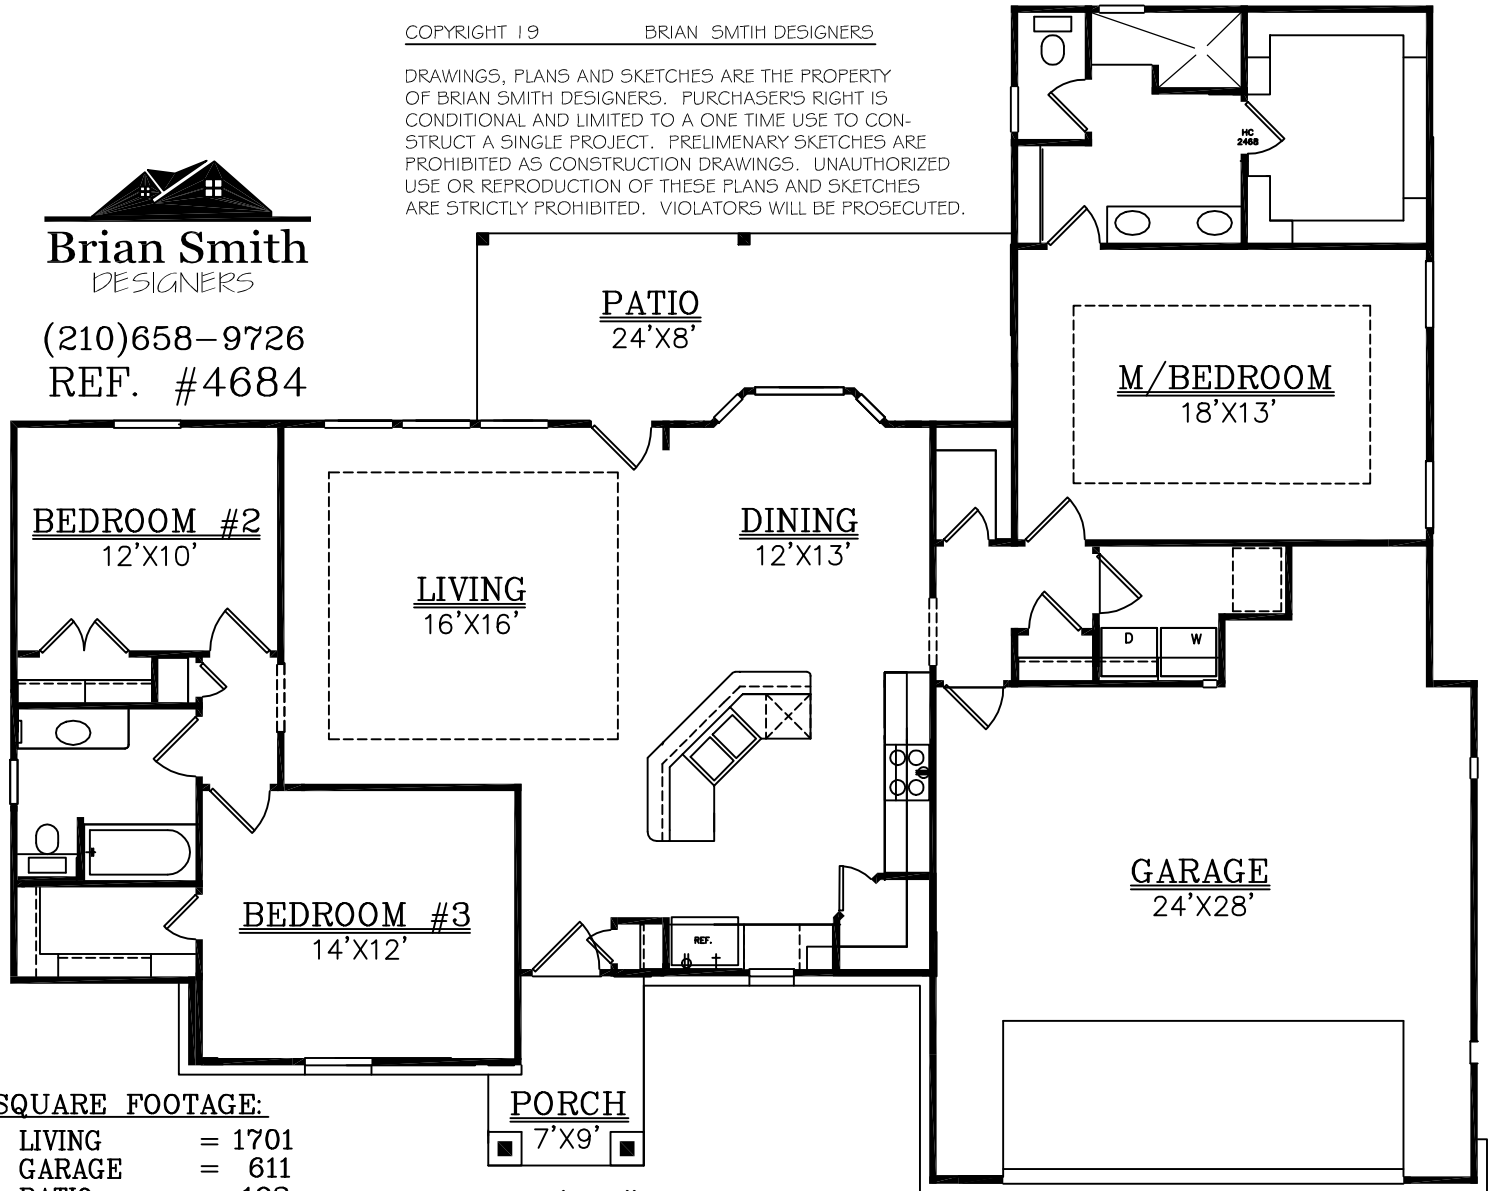

(210)658-9726
REF. #4684

53'-6"

SQUARE FOOTAGE:

LIVING	=	1701
GARAGE	=	611
PATIO	=	192
PORCH	=	53

66'-5"