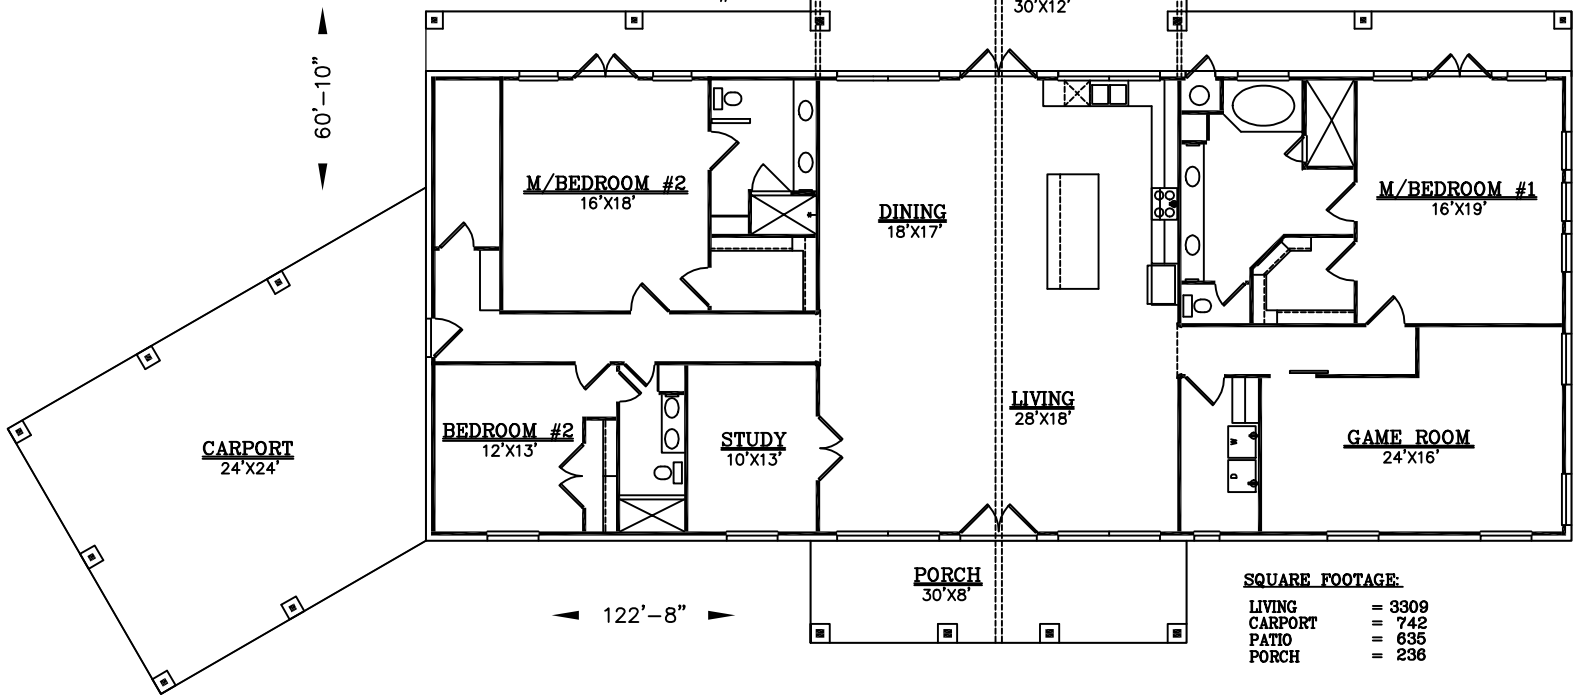

Brian Smith
DESIGNERS
(210)658-9726
REF. #4680

SQUARE FOOTAGE:

LIVING	=	3309
CARPORT	=	742
PATIO	=	635
PORCH	=	236