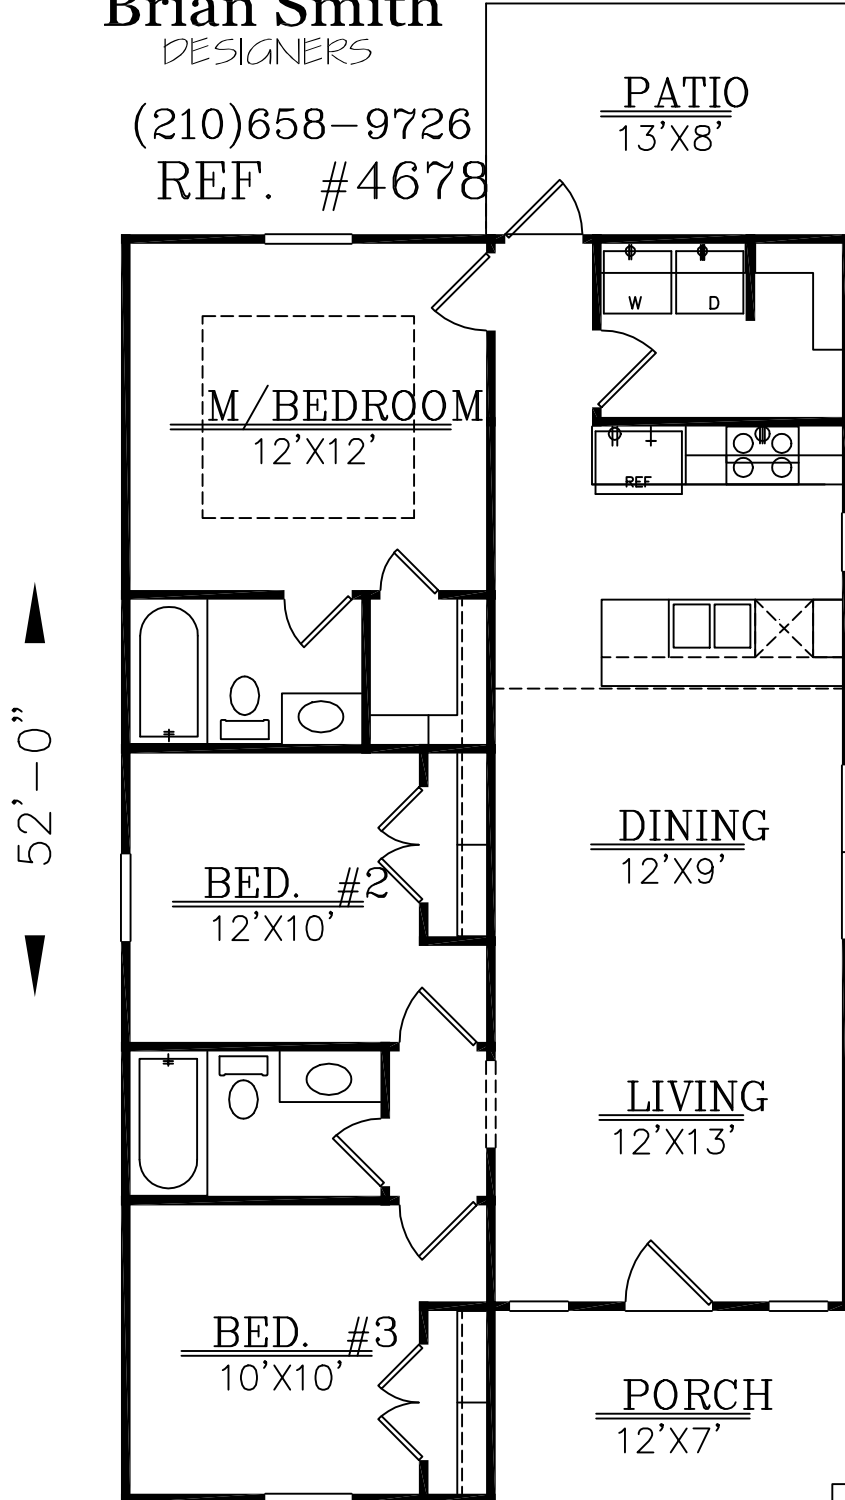

(210)658-9726
REF. #4678

25'-4"

SQUARE FOOTAGE:

LIVING	=	1032
PORCH	=	82