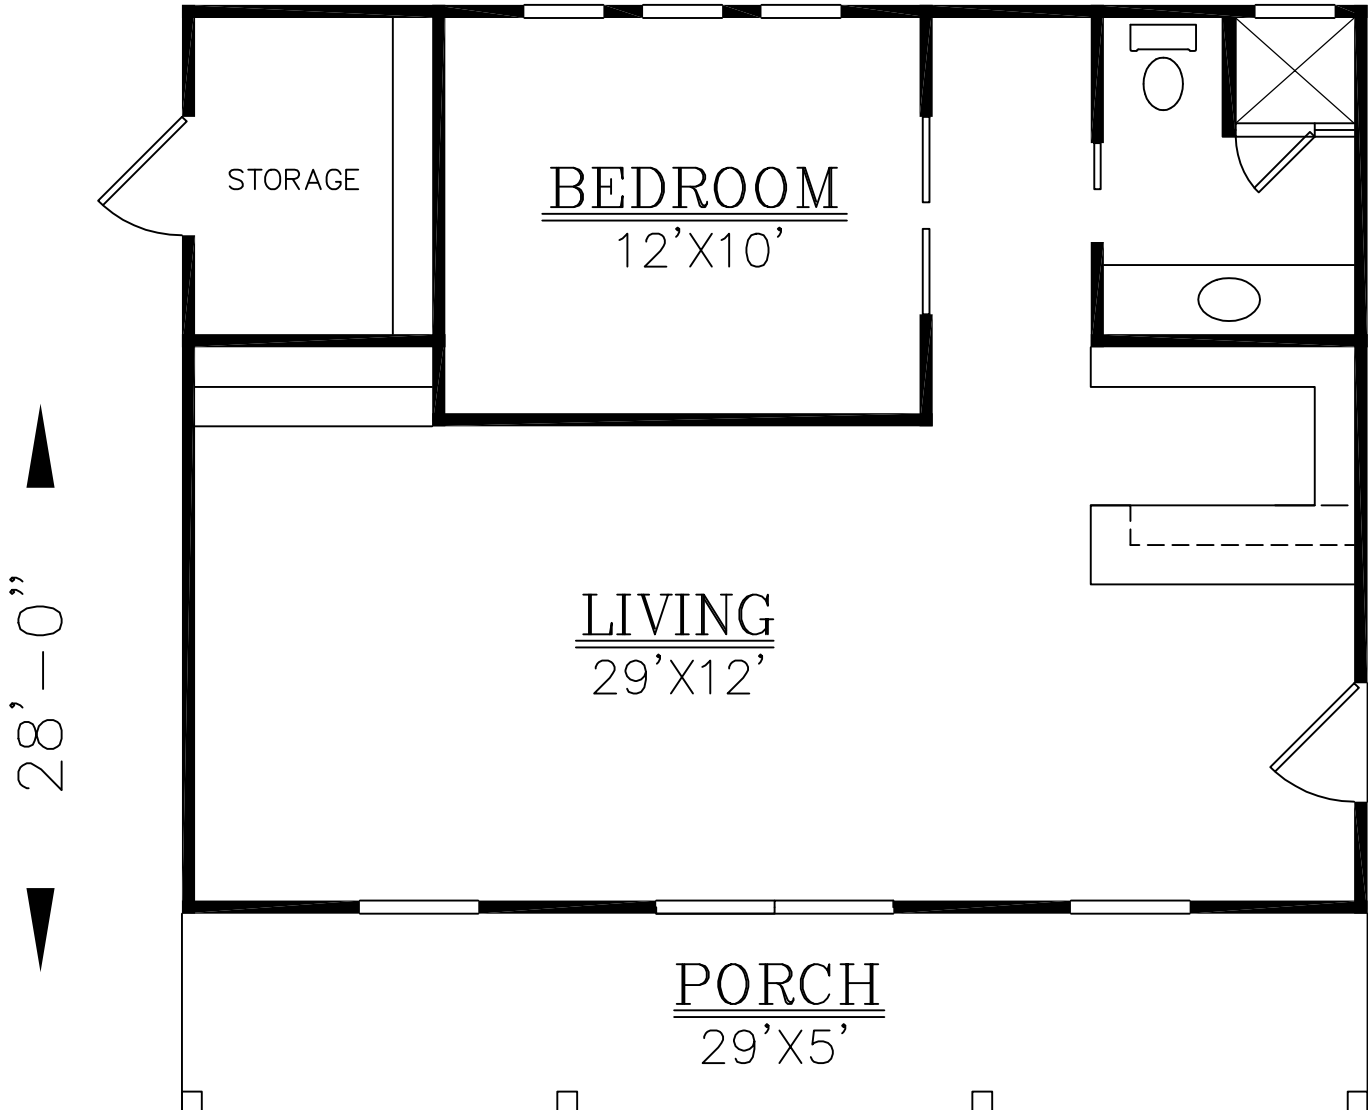

(210)658-9726
REF. #4672

SQUARE FOOTAGE:

LIVING = 690
PORCH = 150