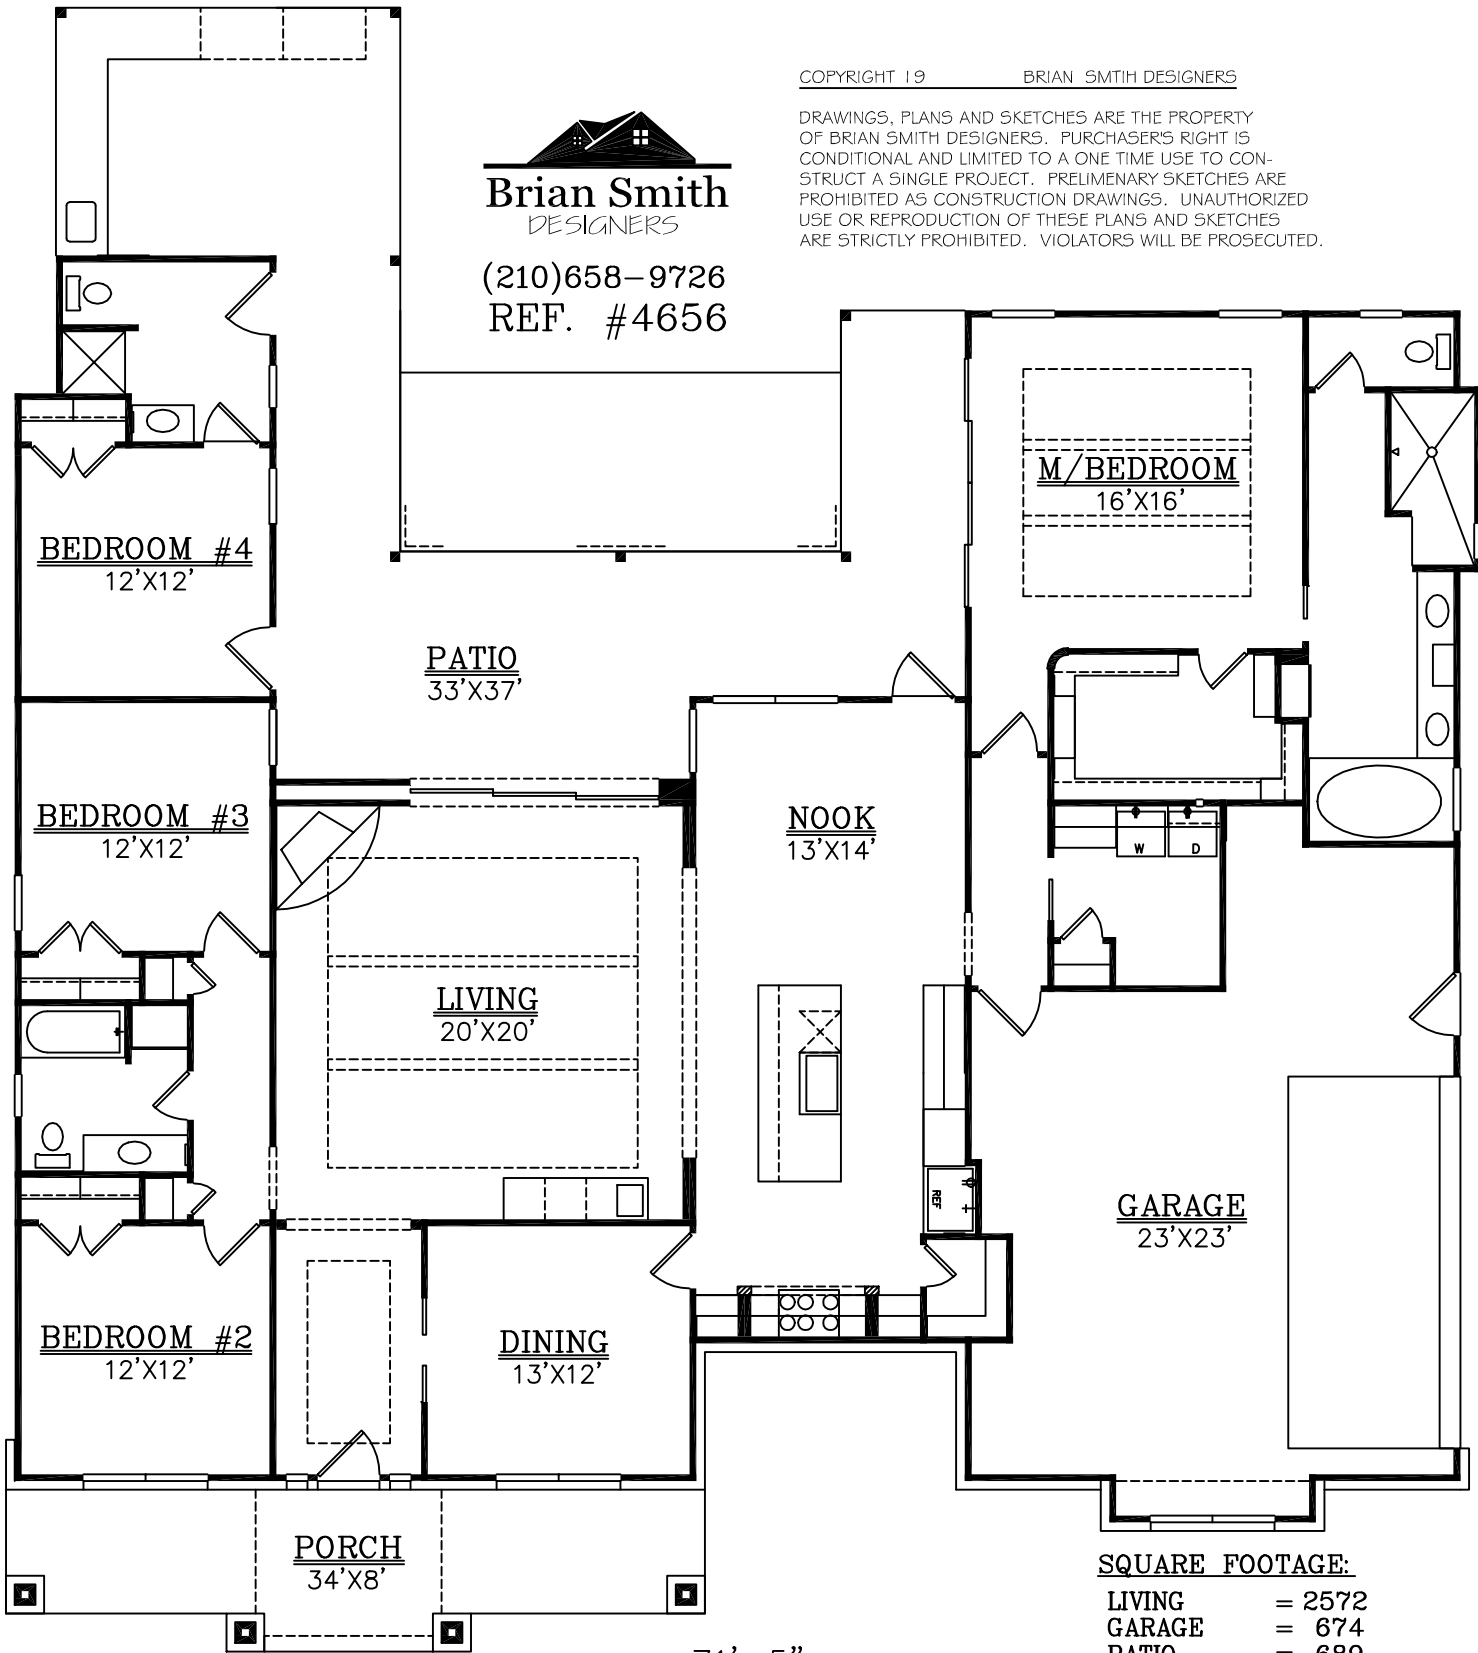

79'-7"

**SQUARE FOOTAGE:**

LIVING	= 2572
GARAGE	= 674
PATIO	= 689
PORCH	= 225

71'-5"