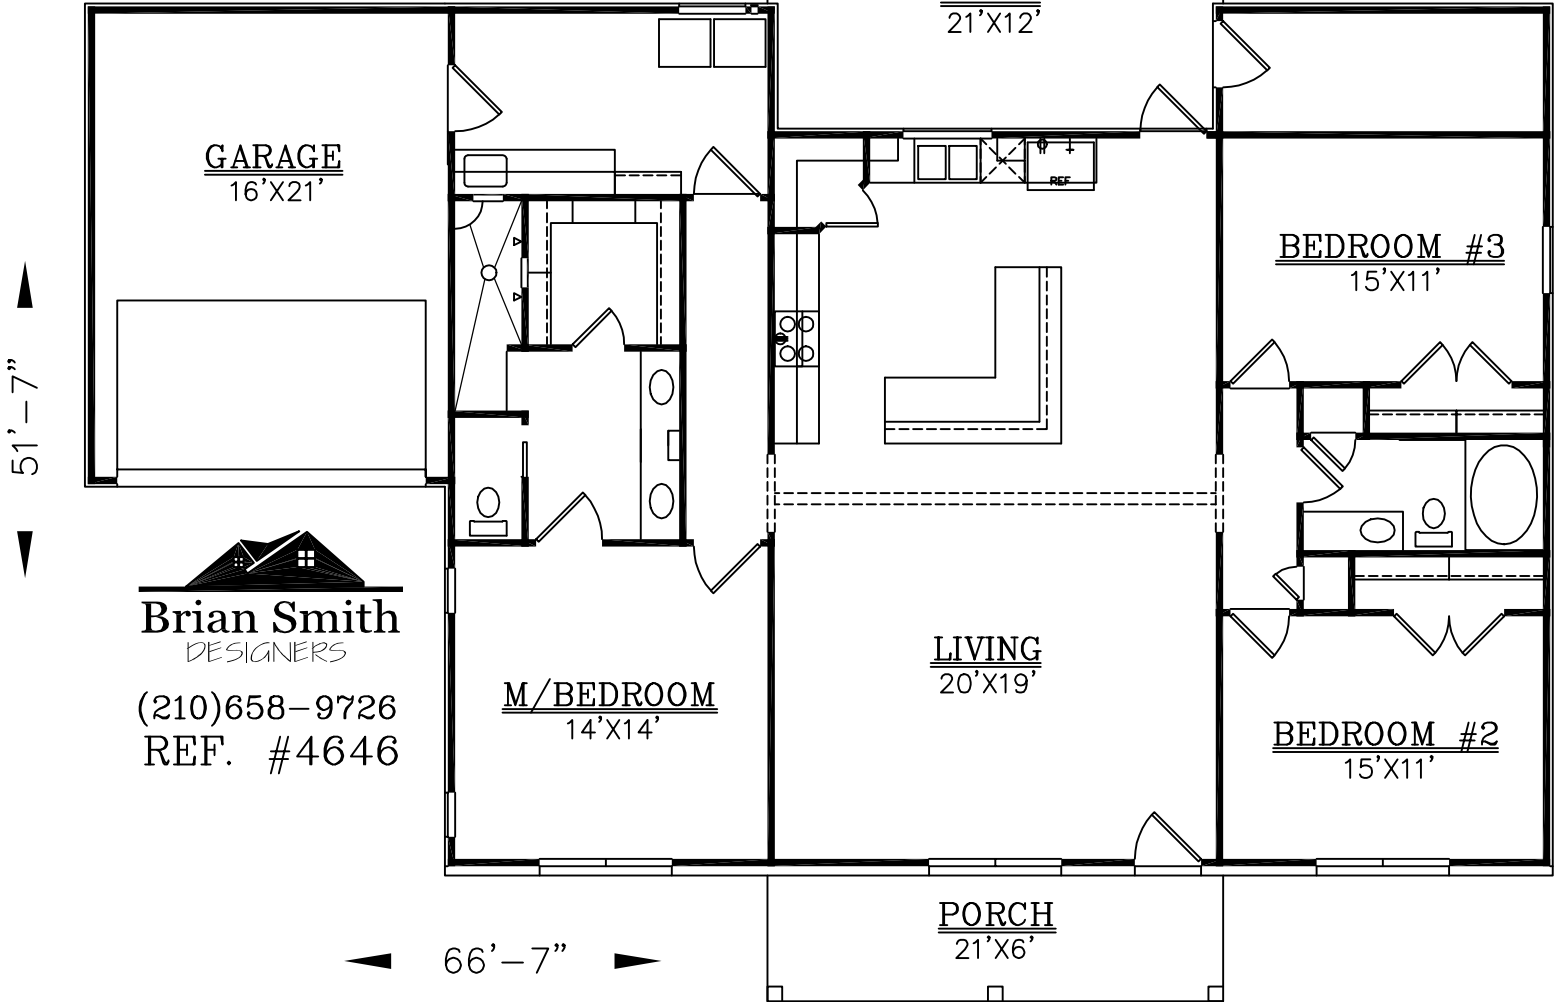

**SQUARE FOOTAGE:**

LIVING = 1783  
GARAGE = 361  
STORAGE = 89  
PATIO = 242  
PORCH = 118

**Brian Smith**  
DESIGNERS

(210)658-9726  
REF. #4646