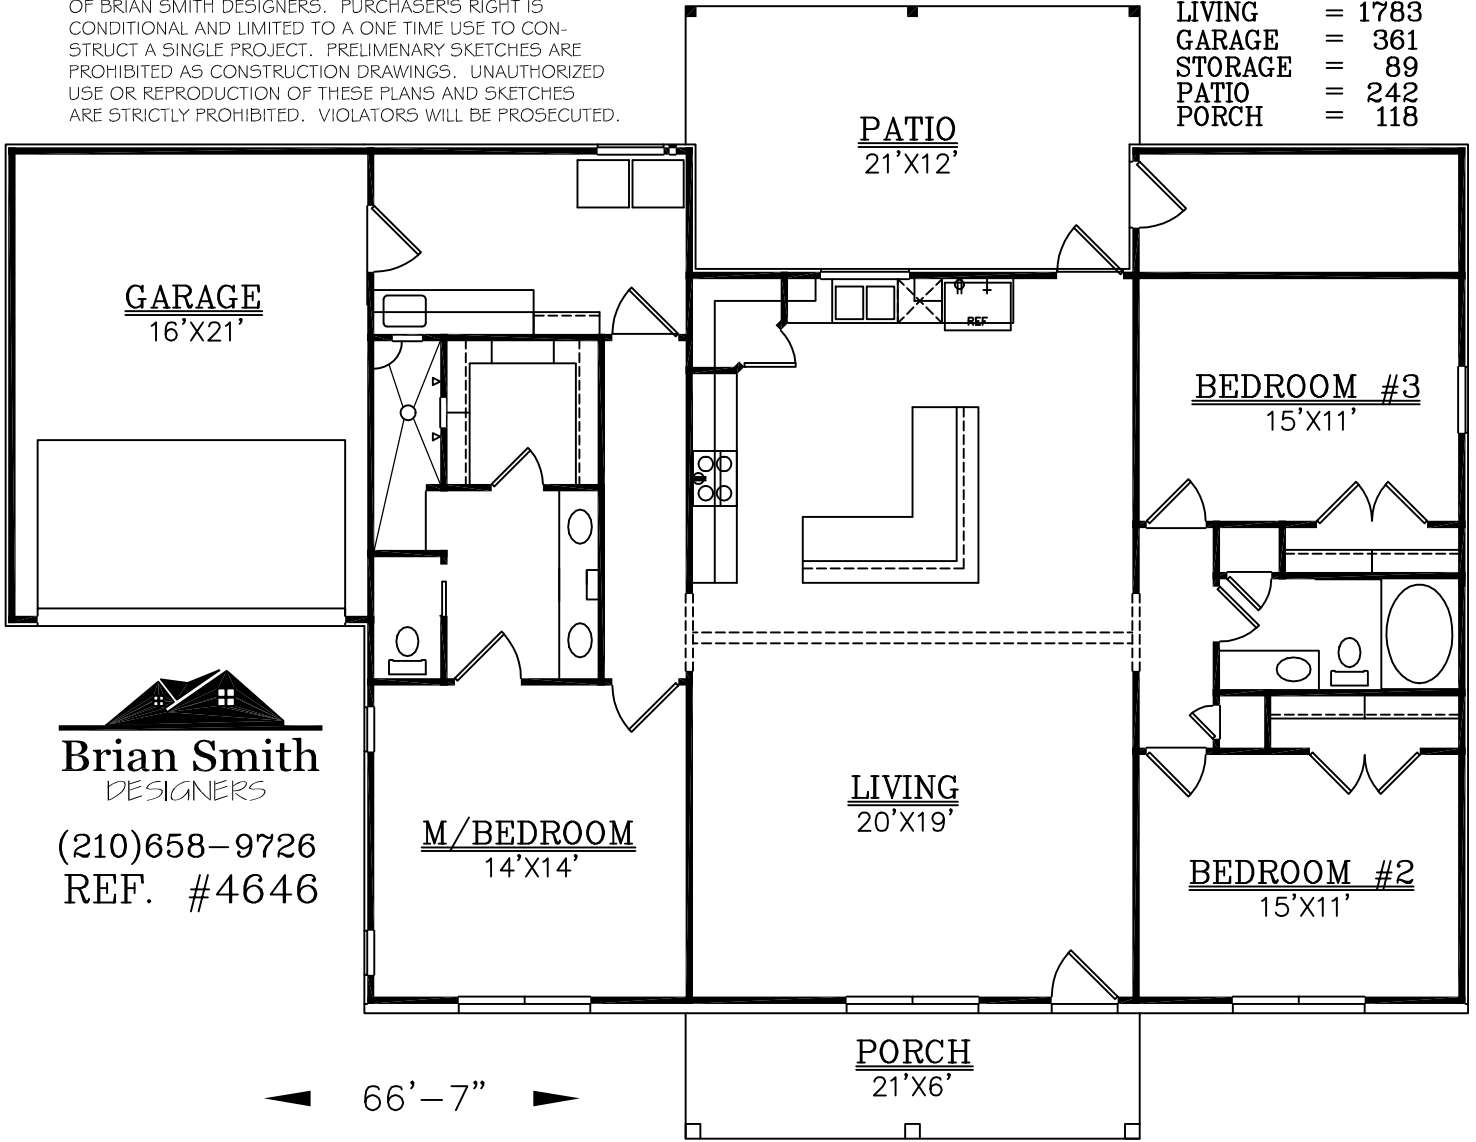

SQUARE FOOTAGE:

LIVING	=	1783
GARAGE	=	361
STORAGE	=	89
PATIO	=	242
PORCH	=	118

51'-7"

(210)658-9726
REF. #4646

66'-7"

(210)658-9726
REF. #4646

DRAWINGS, PLANS AND SKETCHES ARE THE PROPERTY OF BRIAN SMITH DESIGNERS. PURCHASER'S RIGHT IS CONDITIONAL AND LIMITED TO A ONE TIME USE TO CONSTRUCT A SINGLE PROJECT. PRELIMINARY SKETCHES ARE PROHIBITED AS CONSTRUCTION DRAWINGS. UNAUTHORIZED USE OR REPRODUCTION OF THESE PLANS AND SKETCHES ARE STRICTLY PROHIBITED. VIOLATORS WILL BE PROSECUTED.