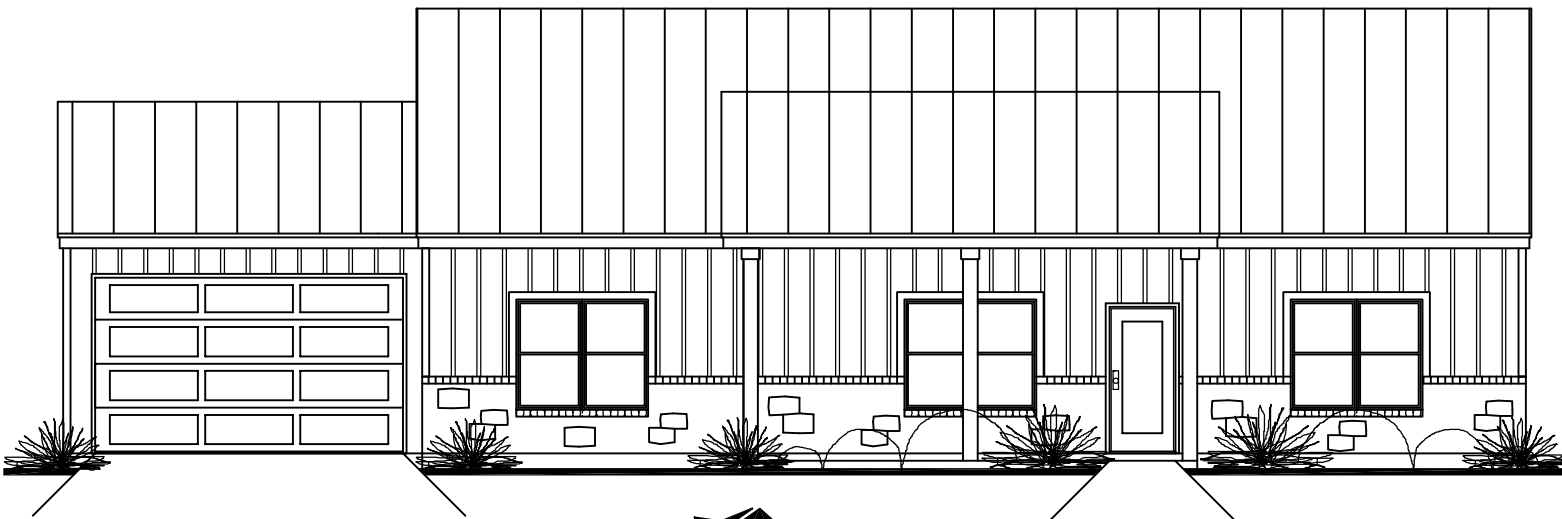

SQUARE FOOTAGE:

LIVING	=	1783
GARAGE	=	361
STORAGE	=	89
PATIO	=	242
PORCH	=	118

51'-7"

(210)658-9726
REF. #4646

66'-7"

(210)658-9726
REF. #4646

DRAWINGS, PLANS AND SKETCHES ARE THE PROPERTY OF BRIAN SMITH DESIGNERS. PURCHASER'S RIGHT IS CONDITIONAL AND LIMITED TO A ONE TIME USE TO CONSTRUCT A SINGLE PROJECT. PRELIMINARY SKETCHES ARE PROHIBITED AS CONSTRUCTION DRAWINGS. UNAUTHORIZED USE OR REPRODUCTION OF THESE PLANS AND SKETCHES ARE STRICTLY PROHIBITED. VIOLATORS WILL BE PROSECUTED.