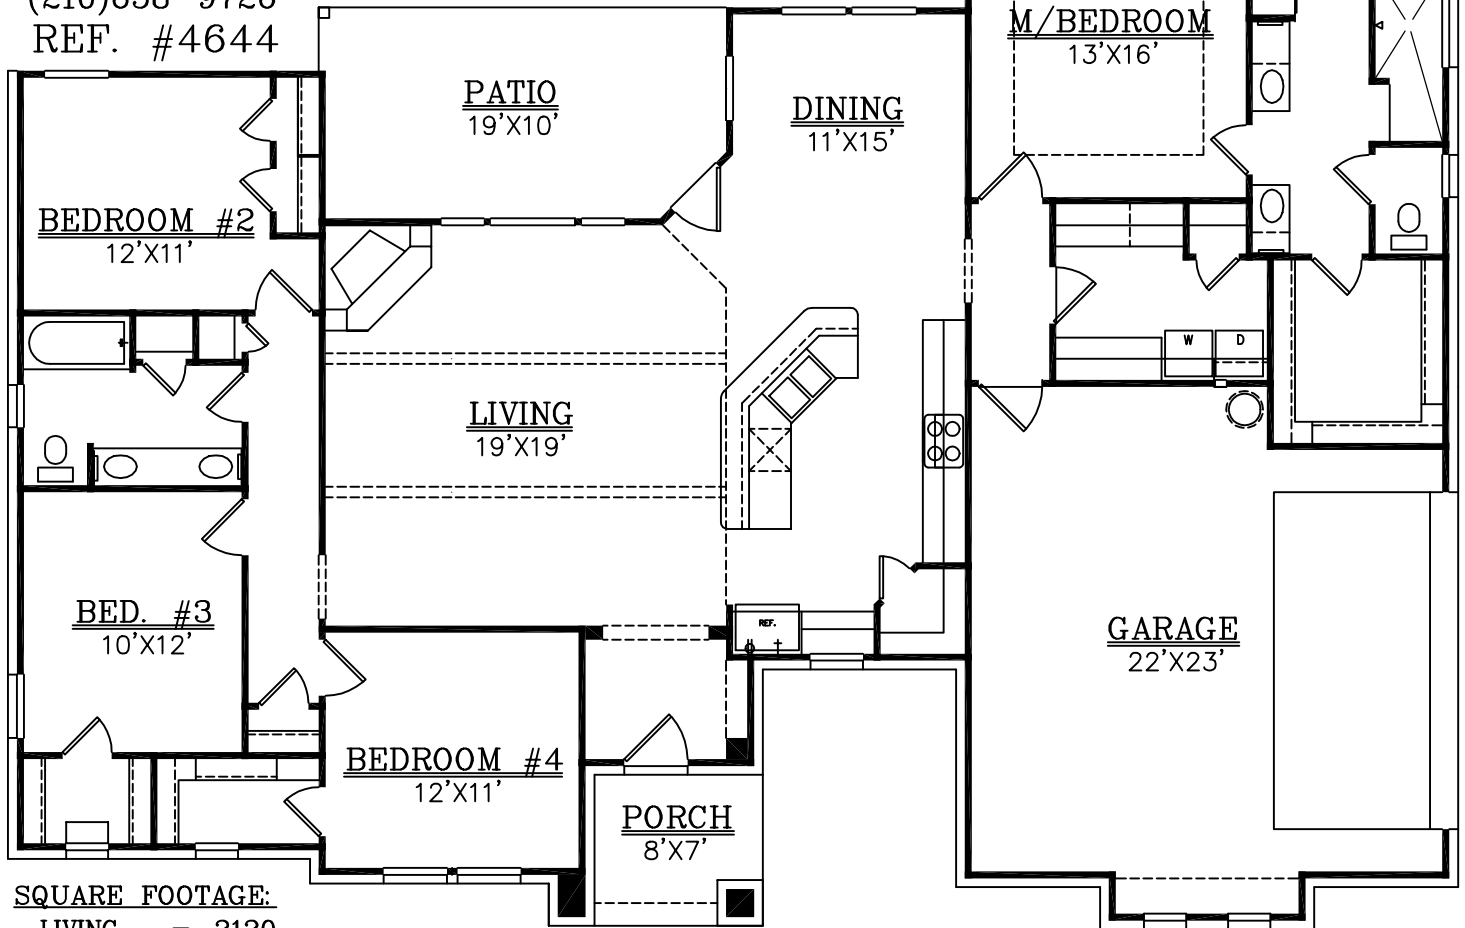

(210)658-9726  
REF. #4644

50'-7"

**SQUARE FOOTAGE:**

LIVING	=	2120
GARAGE	=	549
PATIO	=	186
PORCH	=	62

68'-10"