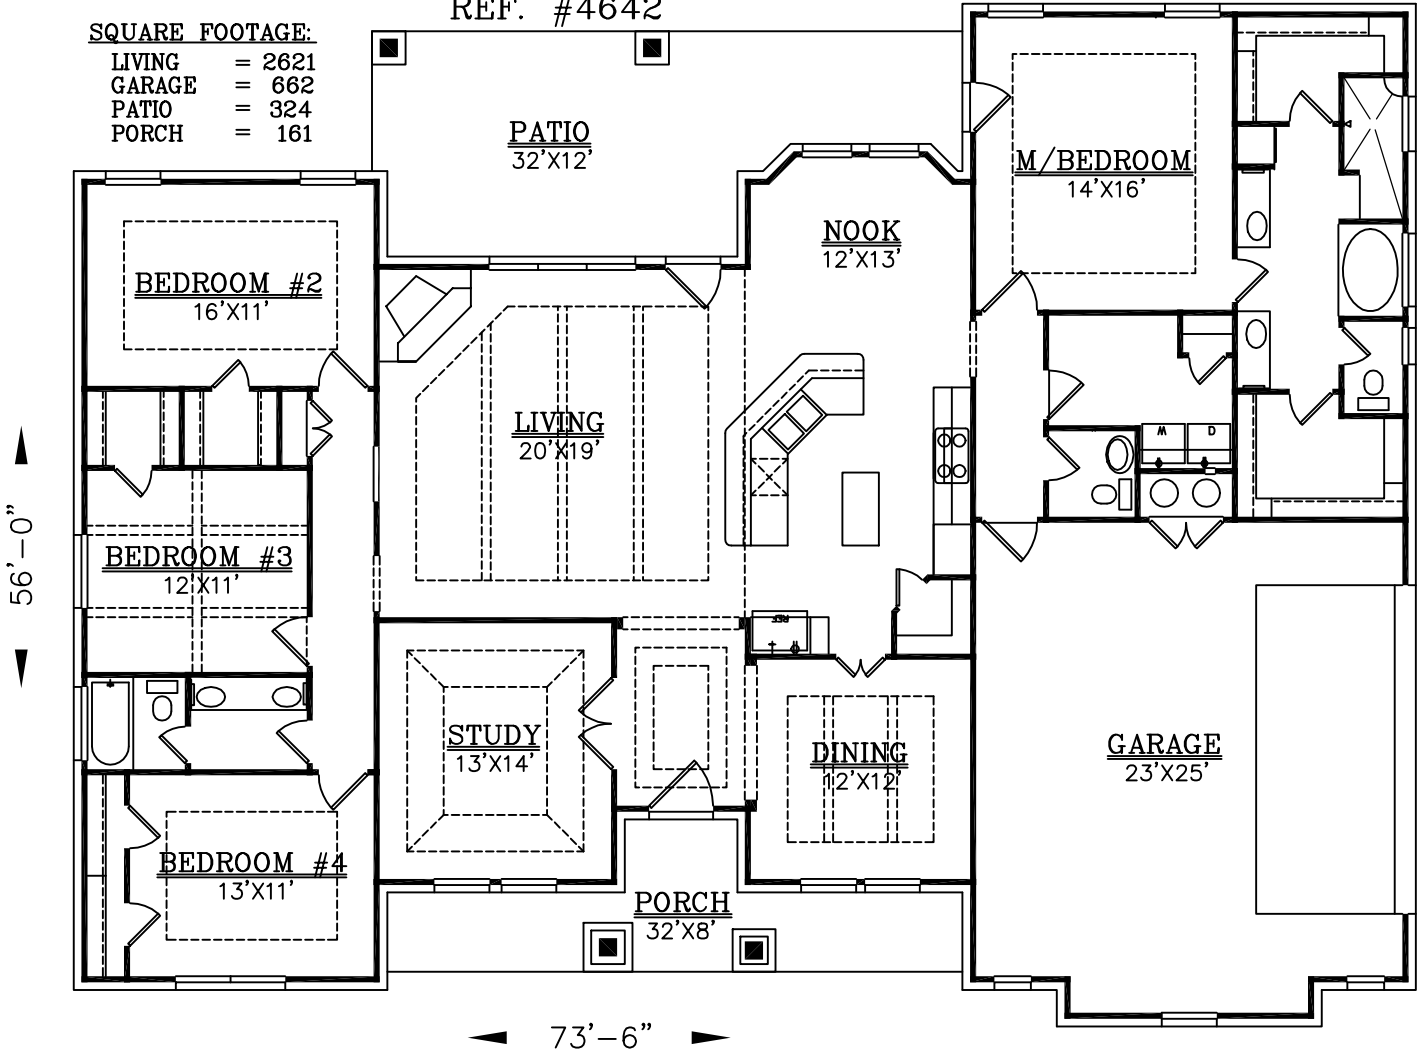

SQUARE FOOTAGE:

LIVING = 2621
GARAGE = 662
PATIO = 324
PORCH = 161

DRAWINGS, PLANS AND SKETCHES ARE THE PROPERTY OF BRIAN SMITH DESIGNERS. PURCHASER'S RIGHT IS CONDITIONAL AND LIMITED TO A ONE TIME USE TO CONSTRUCT A SINGLE PROJECT. PRELIMINARY SKETCHES ARE PROHIBITED AS CONSTRUCTION DRAWINGS. UNAUTHORIZED USE OR REPRODUCTION OF THESE PLANS AND SKETCHES ARE STRICTLY PROHIBITED. VIOLATORS WILL BE PROSECUTED.