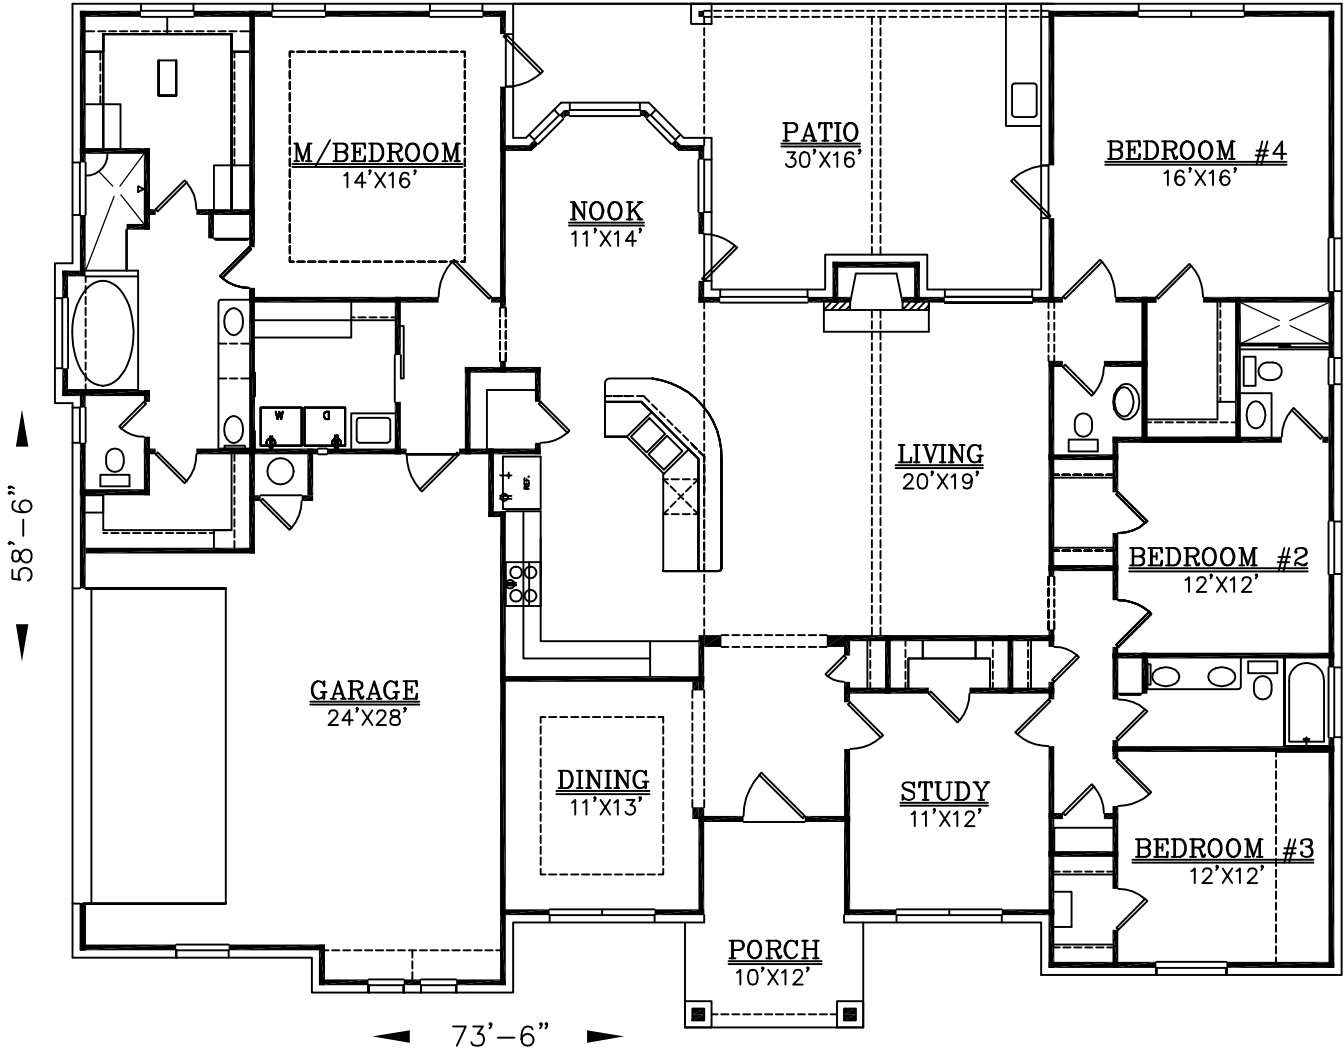

SQUARE FOOTAGE:

LIVING	=	2859
GARAGE	=	665
PATIO	=	369
PORCH	=	107

DRAWINGS, PLANS AND SKETCHES ARE THE PROPERTY OF BRIAN SMITH DESIGNERS. PURCHASER'S RIGHT IS CONDITIONAL AND LIMITED TO A ONE TIME USE TO CONSTRUCT A SINGLE PROJECT. PRELIMINARY SKETCHES ARE PROHIBITED AS CONSTRUCTION DRAWINGS. UNAUTHORIZED USE OR REPRODUCTION OF THESE PLANS AND SKETCHES ARE STRICTLY PROHIBITED. VIOLATORS WILL BE PROSECUTED.