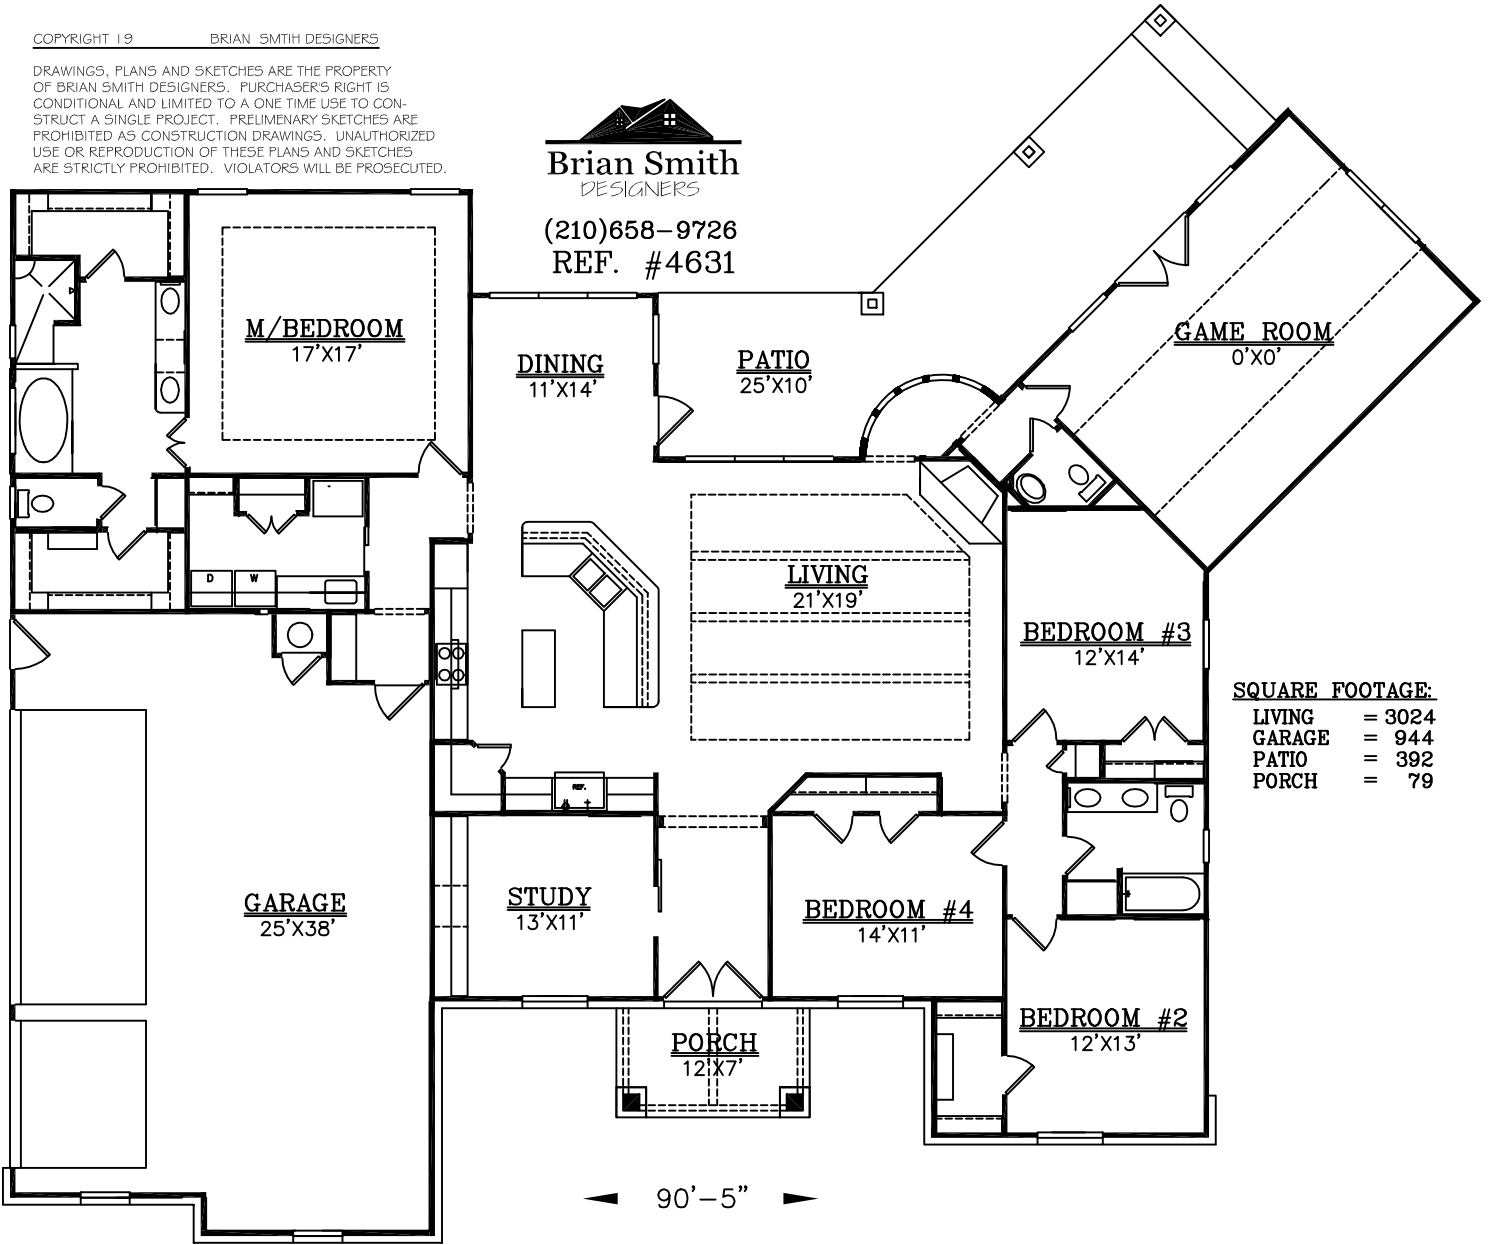

(210)658-9726  
REF. #4631

**SQUARE FOOTAGE:**

LIVING	= 3024
GARAGE	= 944
PATIO	= 392
PORCH	= 79