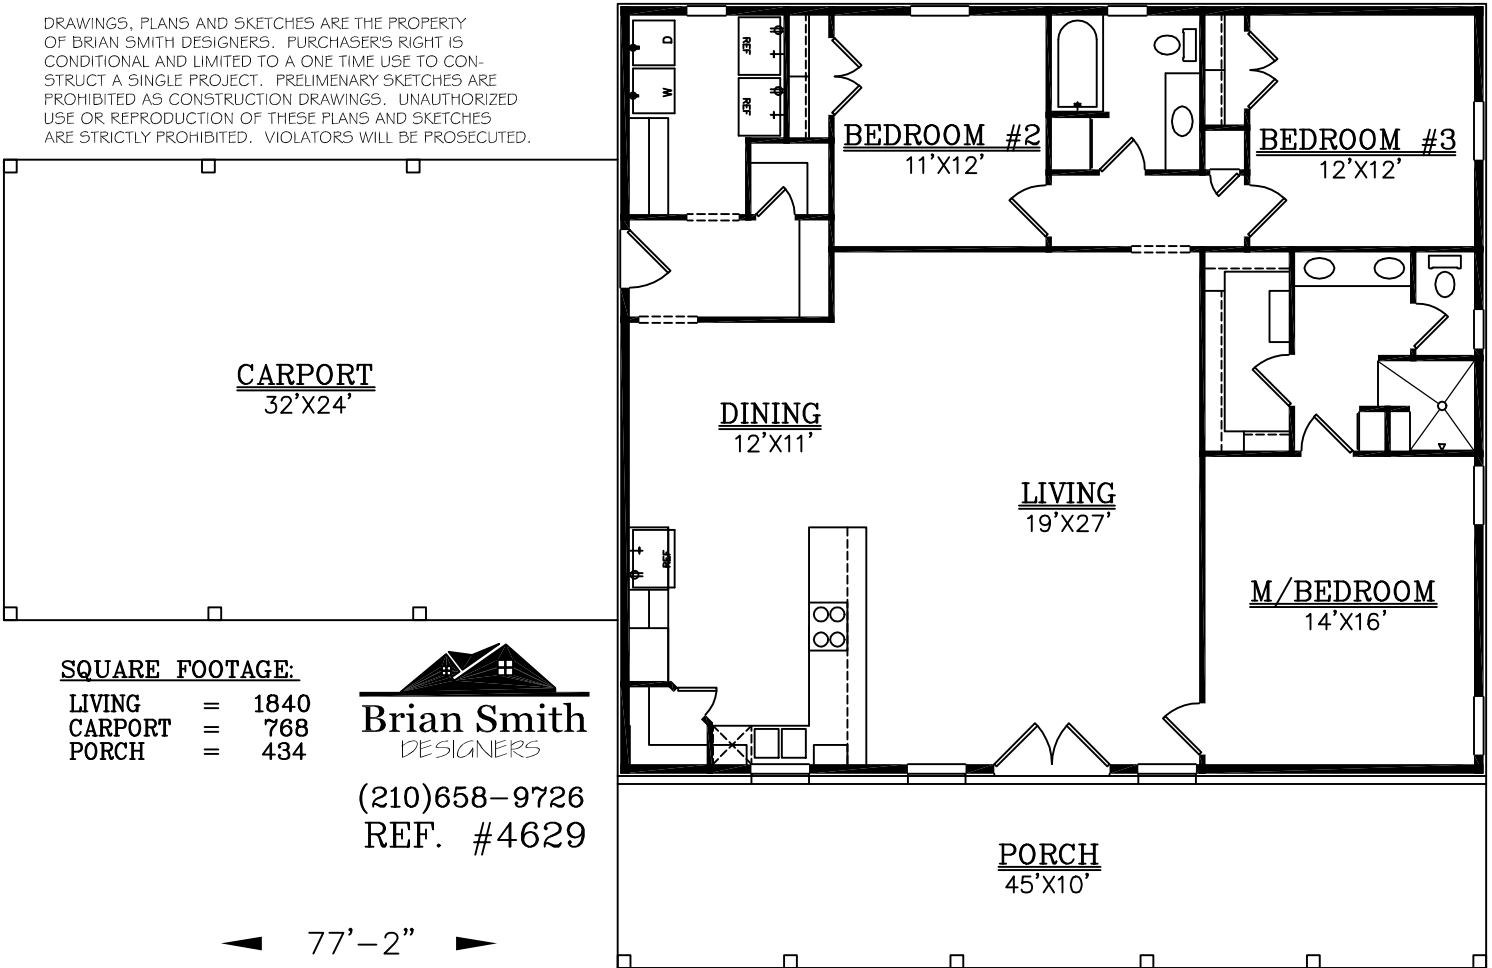

50'-2"

**SQUARE FOOTAGE:**

LIVING = 1840  
CARPORT = 768  
PORCH = 434

(210)658-9726  
REF. #4629

77'-2"