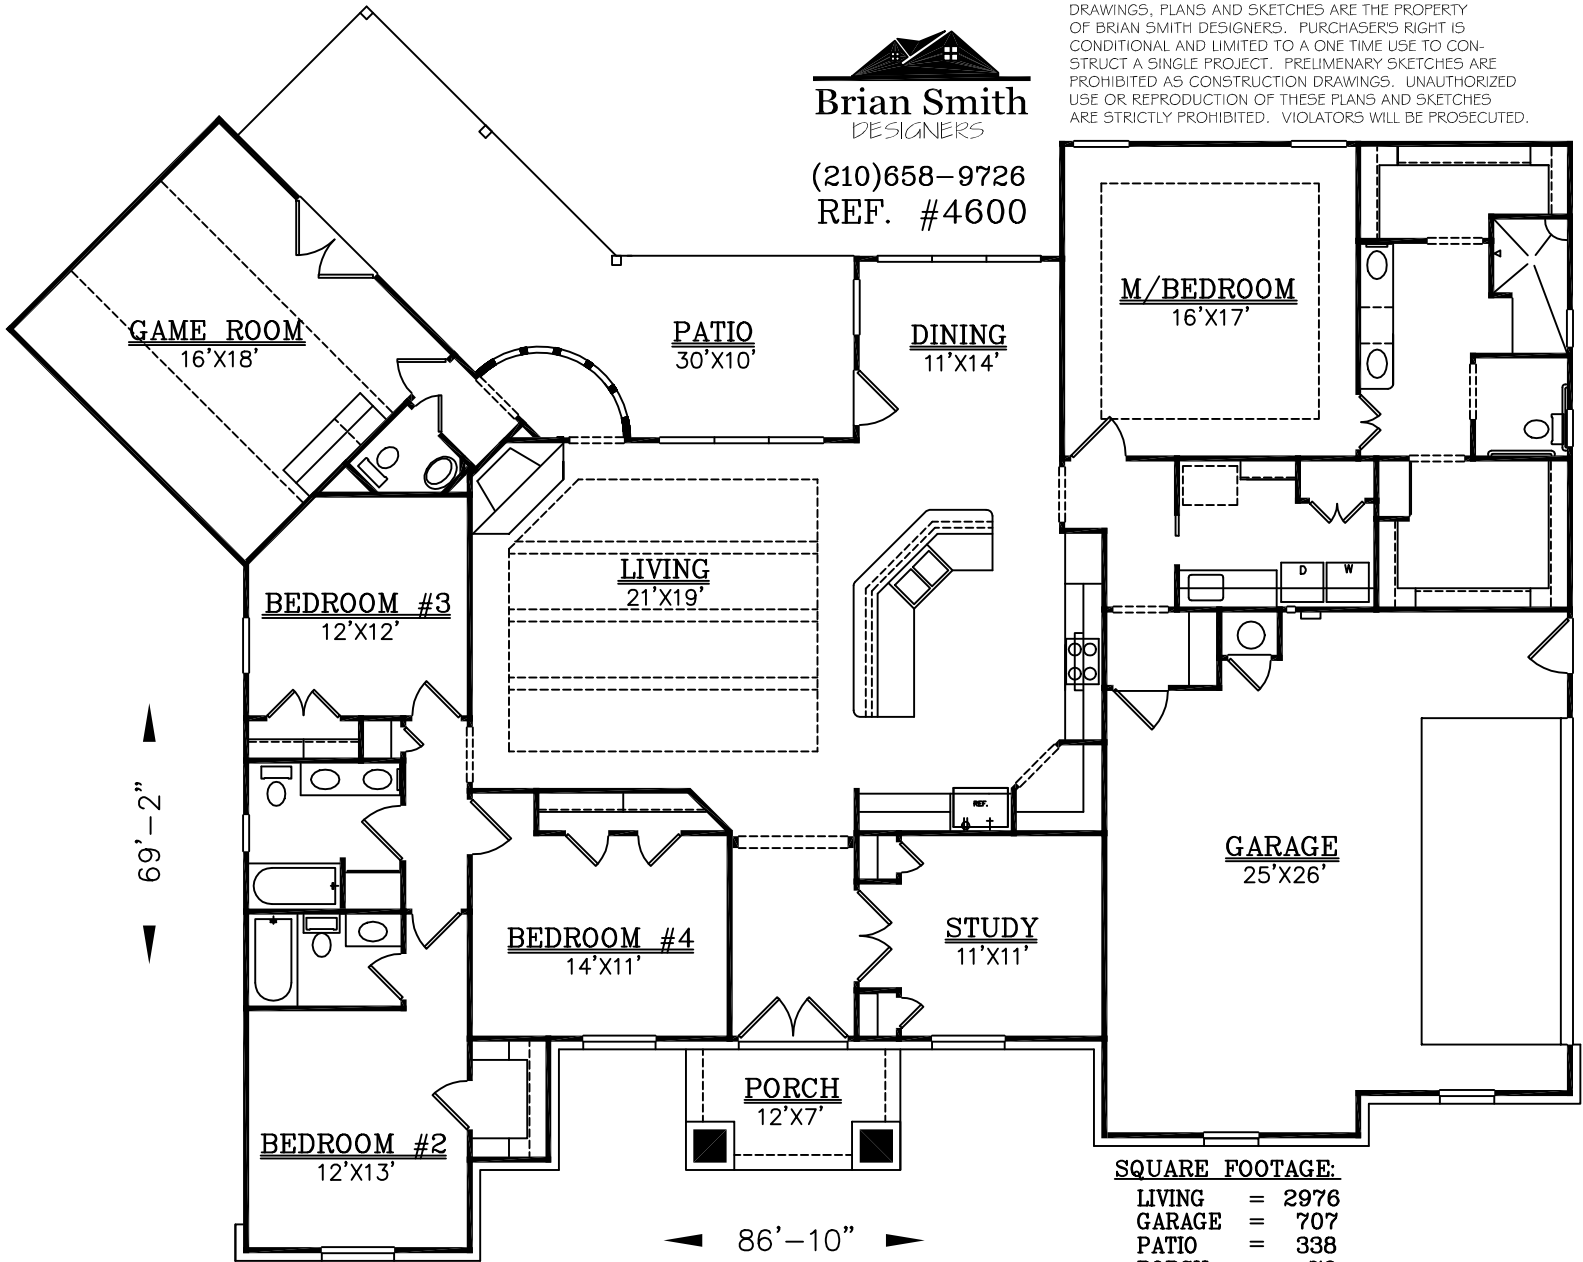

(210)658-9726
REF. #4600

SQUARE FOOTAGE:

| | | |
|--------|---|------|
| LIVING | = | 2976 |
| GARAGE | = | 707 |
| PATIO | = | 338 |
| PORCH | = | 79 |