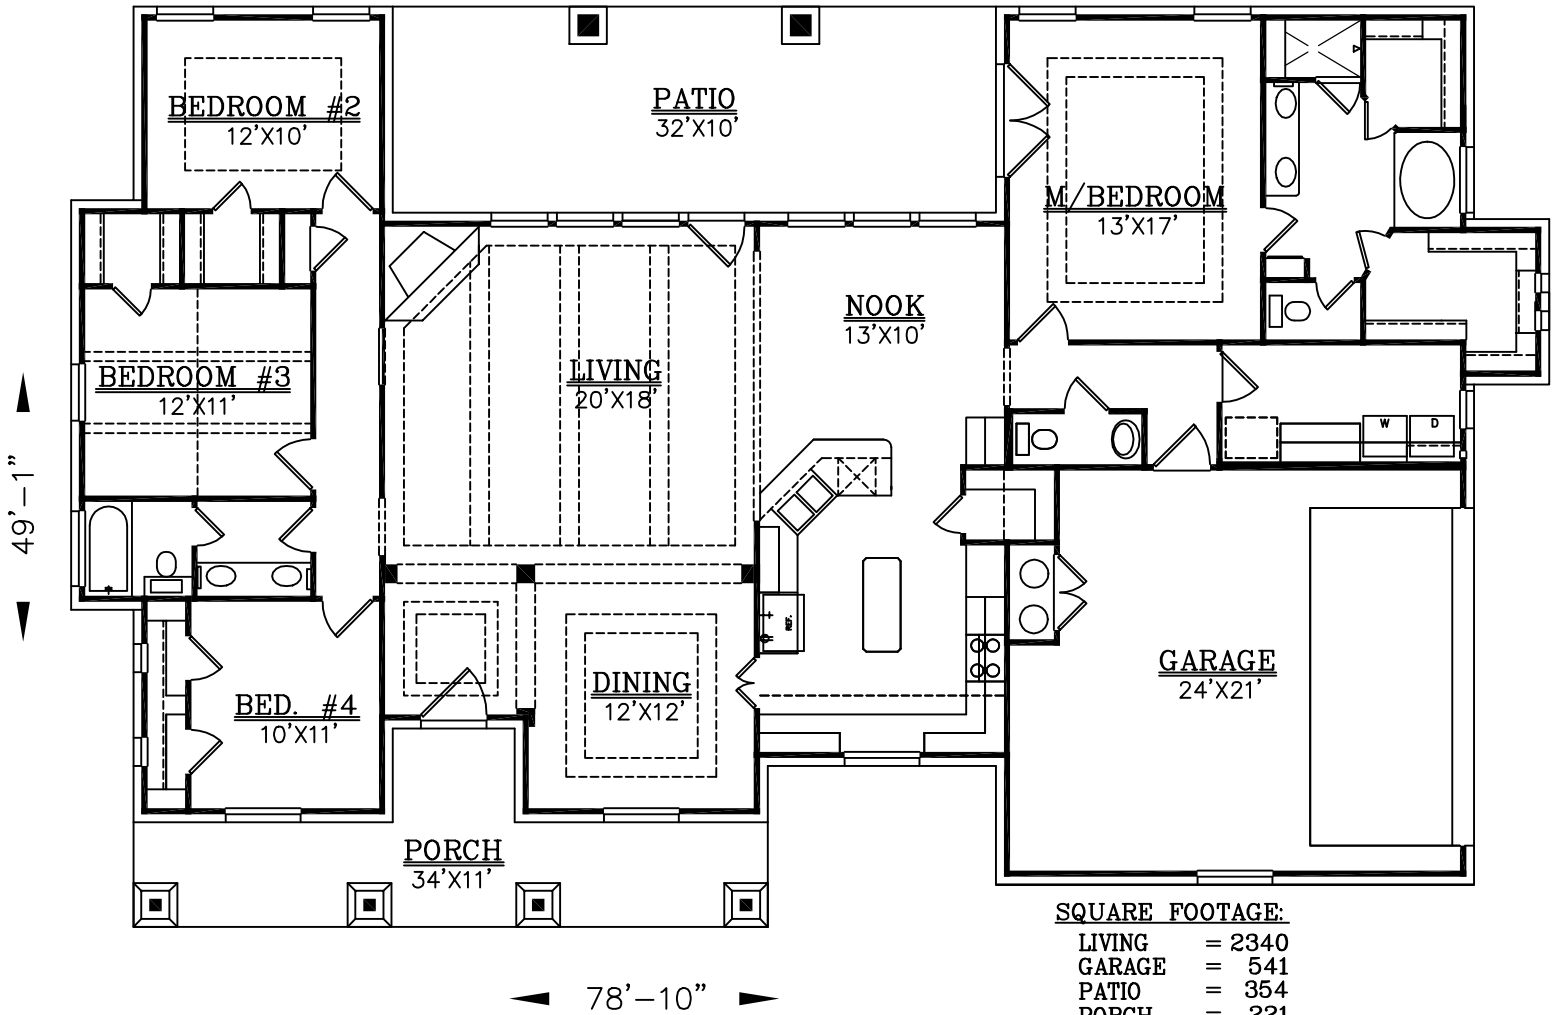

SQUARE FOOTAGE:

LIVING	=	2340
GARAGE	=	541
PATIO	=	354
PORCH	=	221