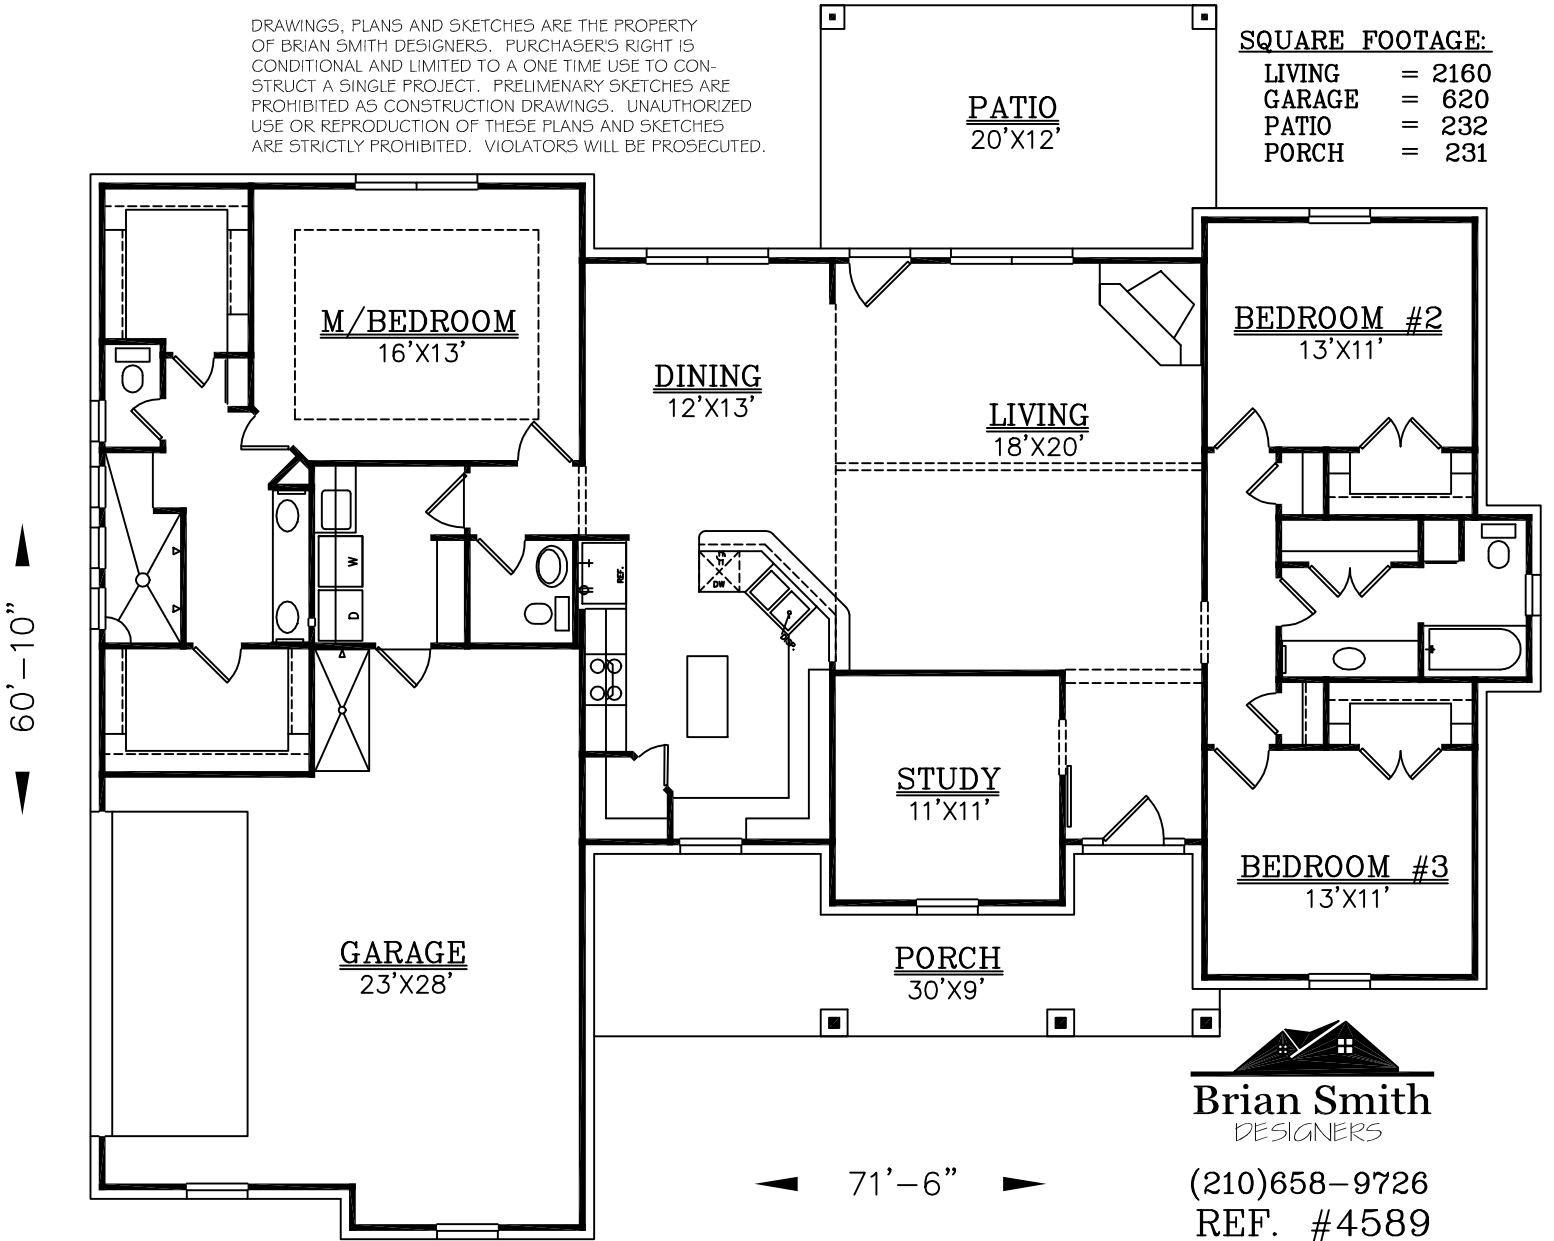

**SQUARE FOOTAGE:**

LIVING = 2160  
GARAGE = 620  
PATIO = 232  
PORCH = 231

  
**Brian Smith**  
DESIGNERS

(210)658-9726  
REF. #4589