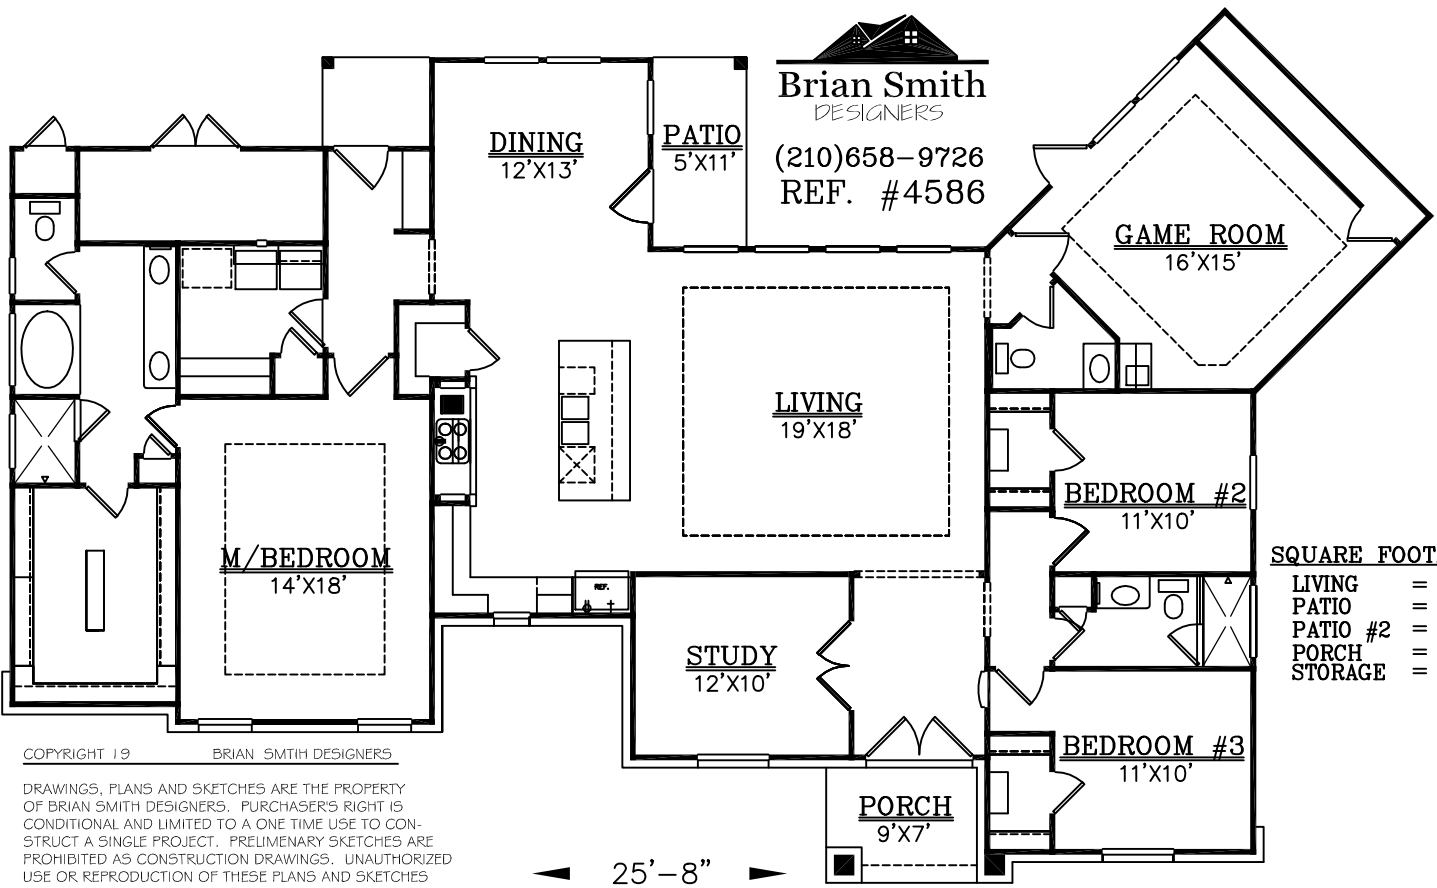

Brian Smith
 DESIGNERS

(210)658-9726
 REF. #4586

SQUARE FOOTAGE:

LIVING	=	2414
PATIO	=	56
PATIO #2	=	30
PORCH	=	58
STORAGE	=	85

COPYRIGHT 19 BRIAN SMITH DESIGNERS

DRAWINGS, PLANS AND SKETCHES ARE THE PROPERTY OF BRIAN SMITH DESIGNERS. PURCHASER'S RIGHT IS CONDITIONAL AND LIMITED TO A ONE TIME USE TO CONSTRUCT A SINGLE PROJECT. PRELIMINARY SKETCHES ARE PROHIBITED AS CONSTRUCTION DRAWINGS. UNAUTHORIZED USE OR REPRODUCTION OF THESE PLANS AND SKETCHES ARE STRICTLY PROHIBITED. VIOLATORS WILL BE PROSECUTED.