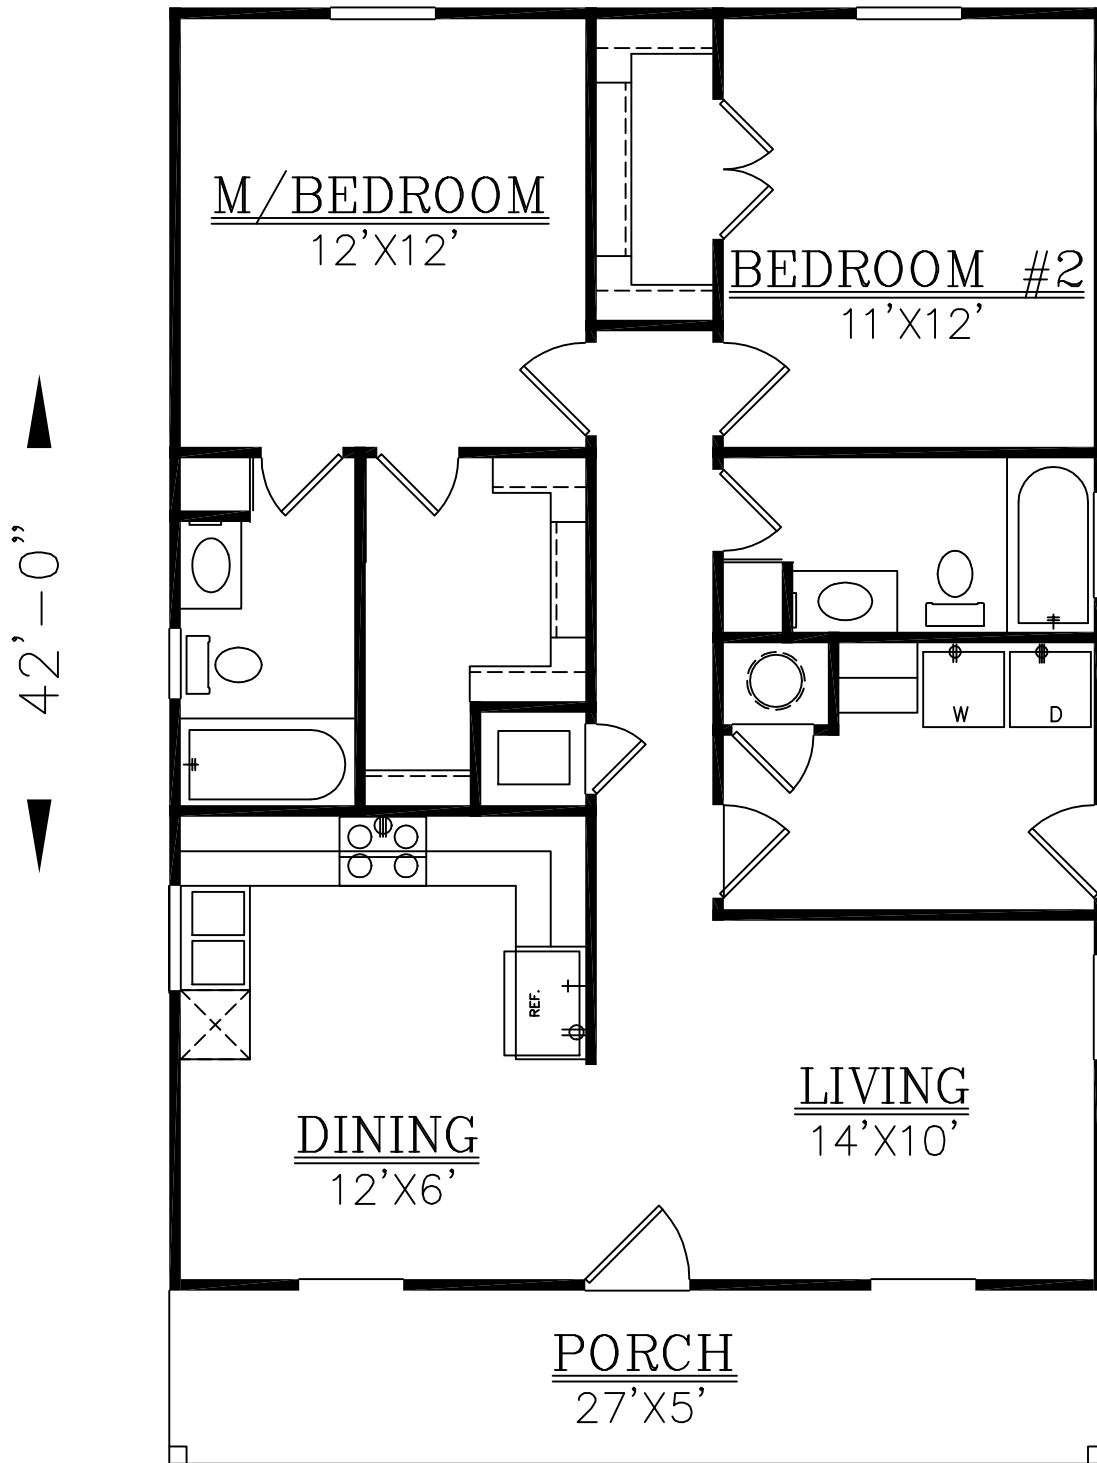

27'-0"

SQUARE FOOTAGE:

LIVING	=	999
PORCH	=	135