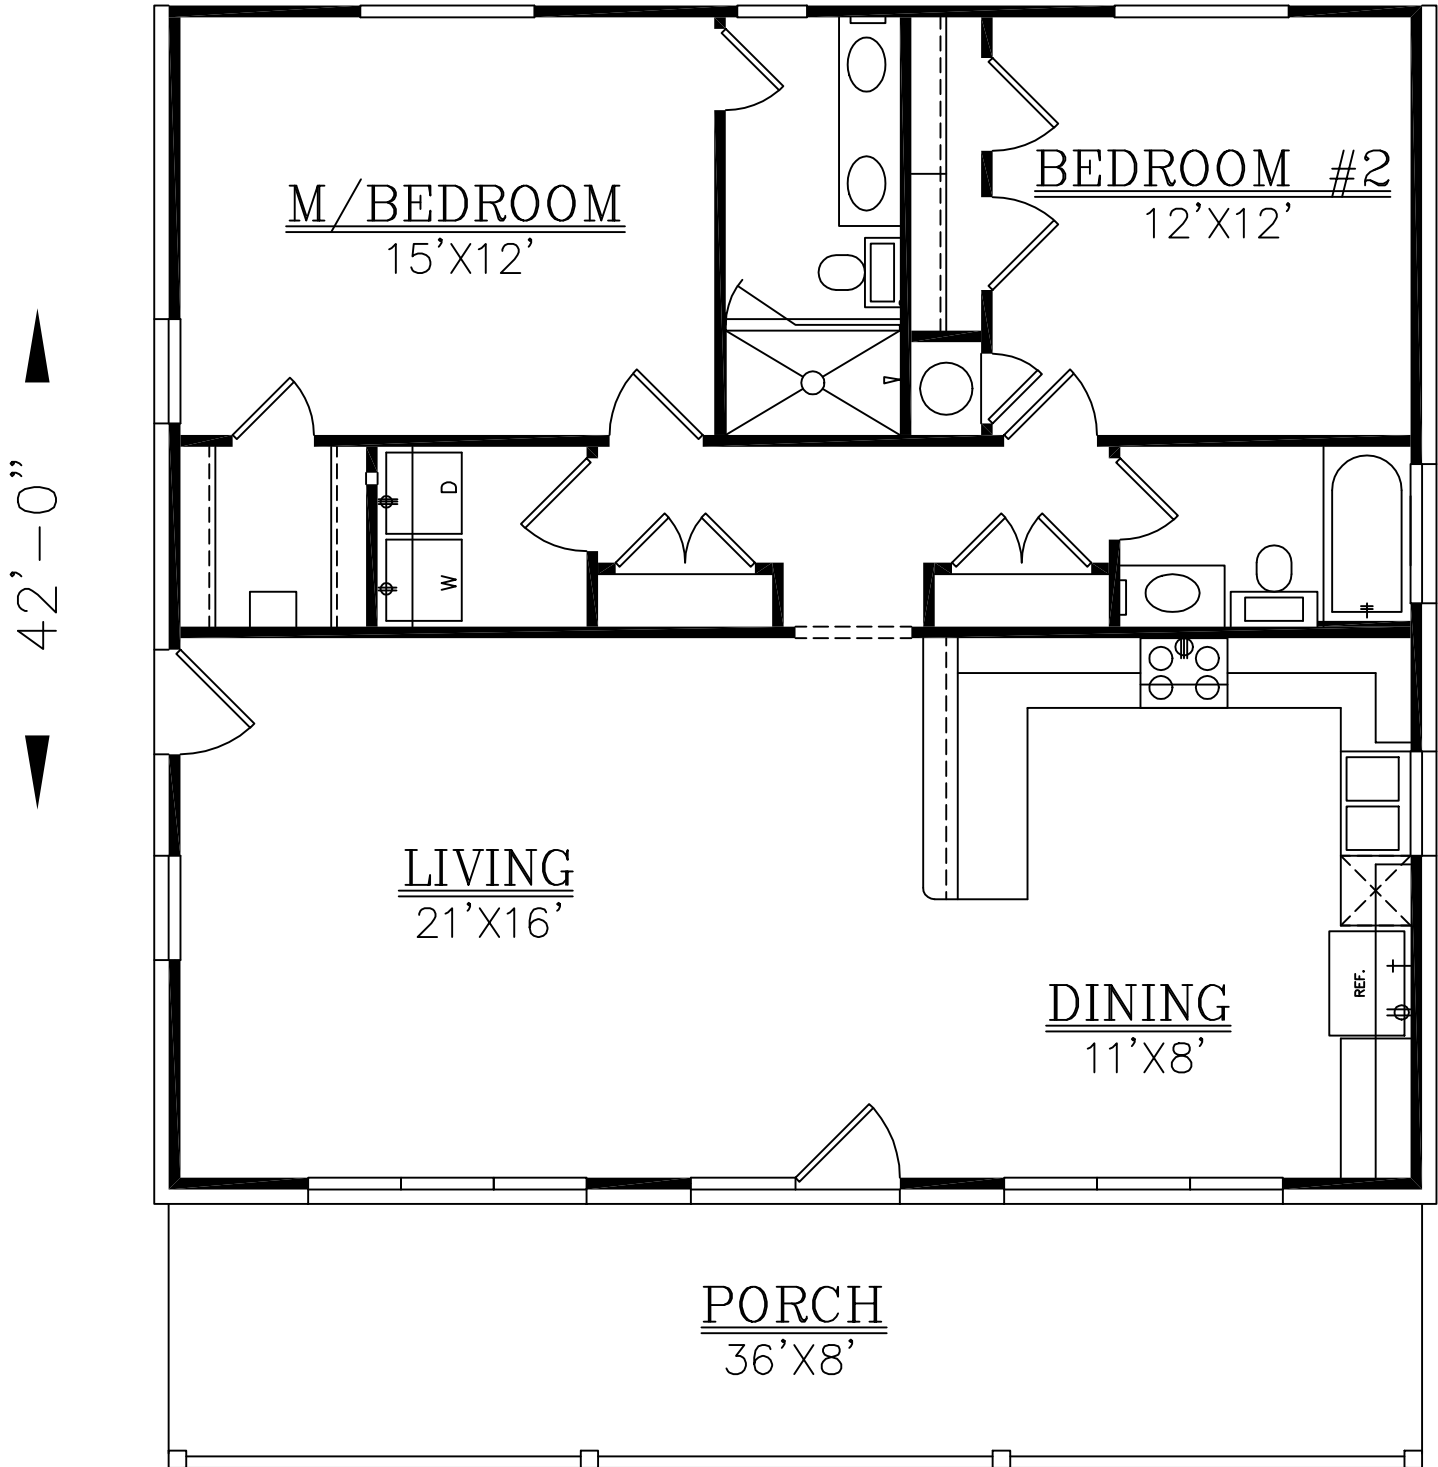

SQUARE FOOTAGE:

LIVING = 1268

PORCH = 273