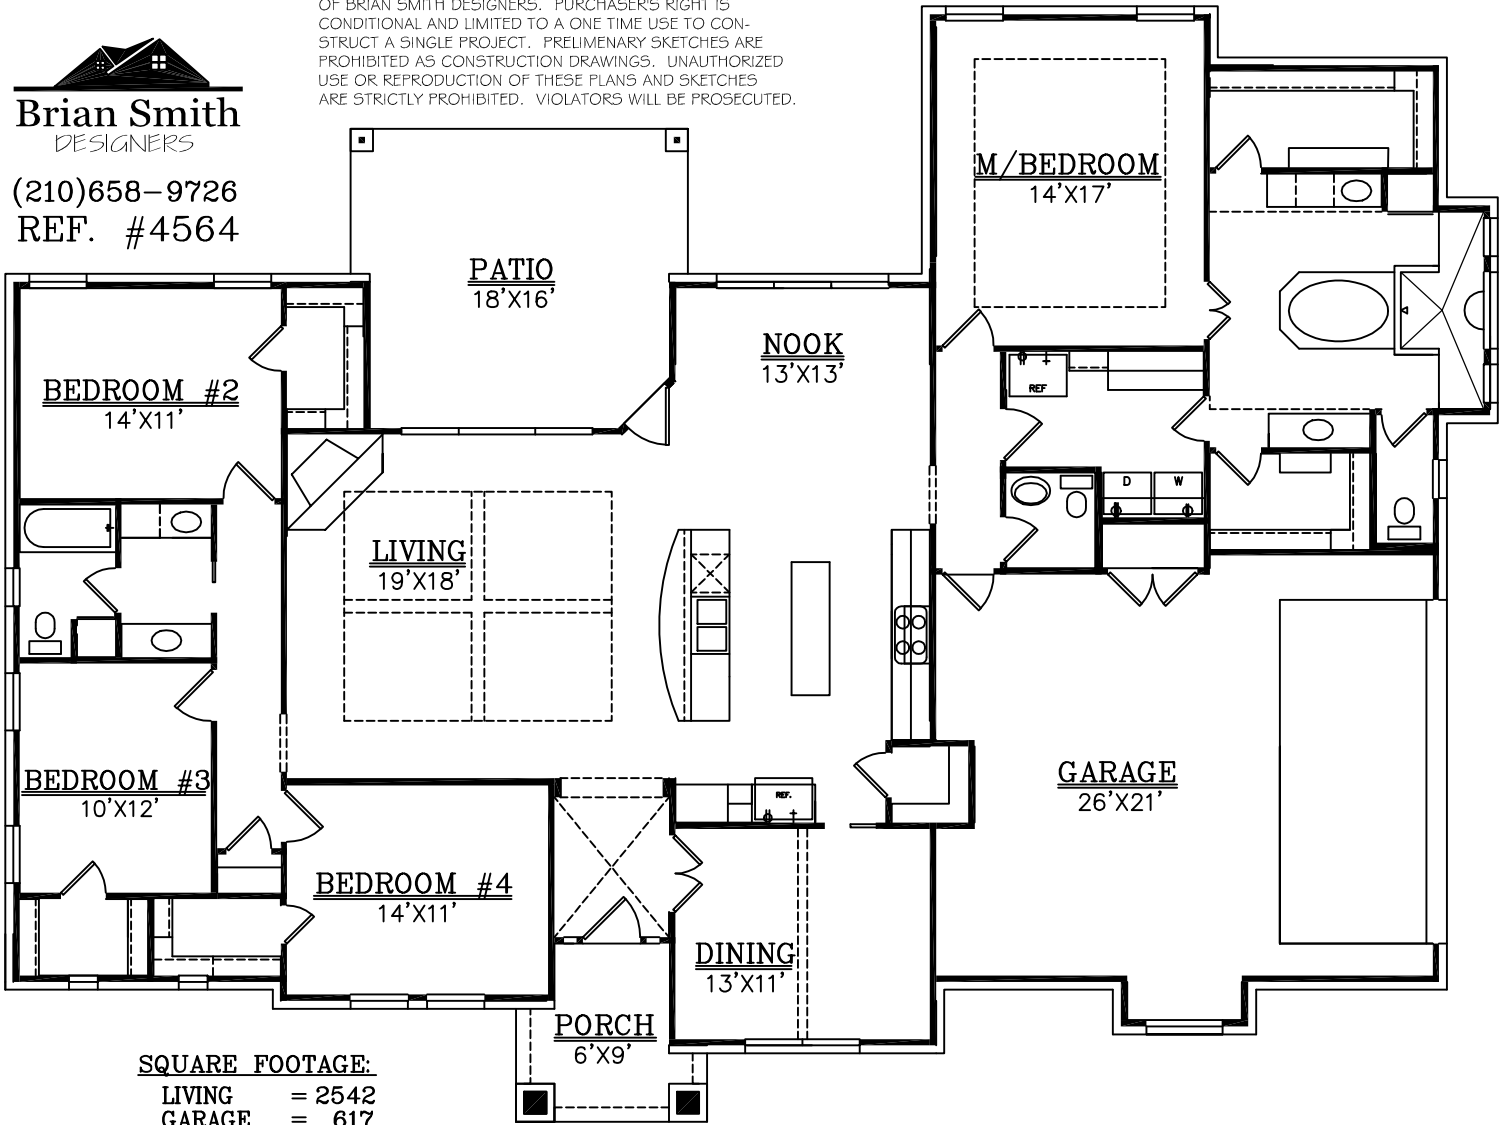

(210)658-9726
REF. #4564

58'-5"

SQUARE FOOTAGE:

LIVING	= 2542
GARAGE	= 617
PATIO	= 257
PORCH	= 75

78'-2"