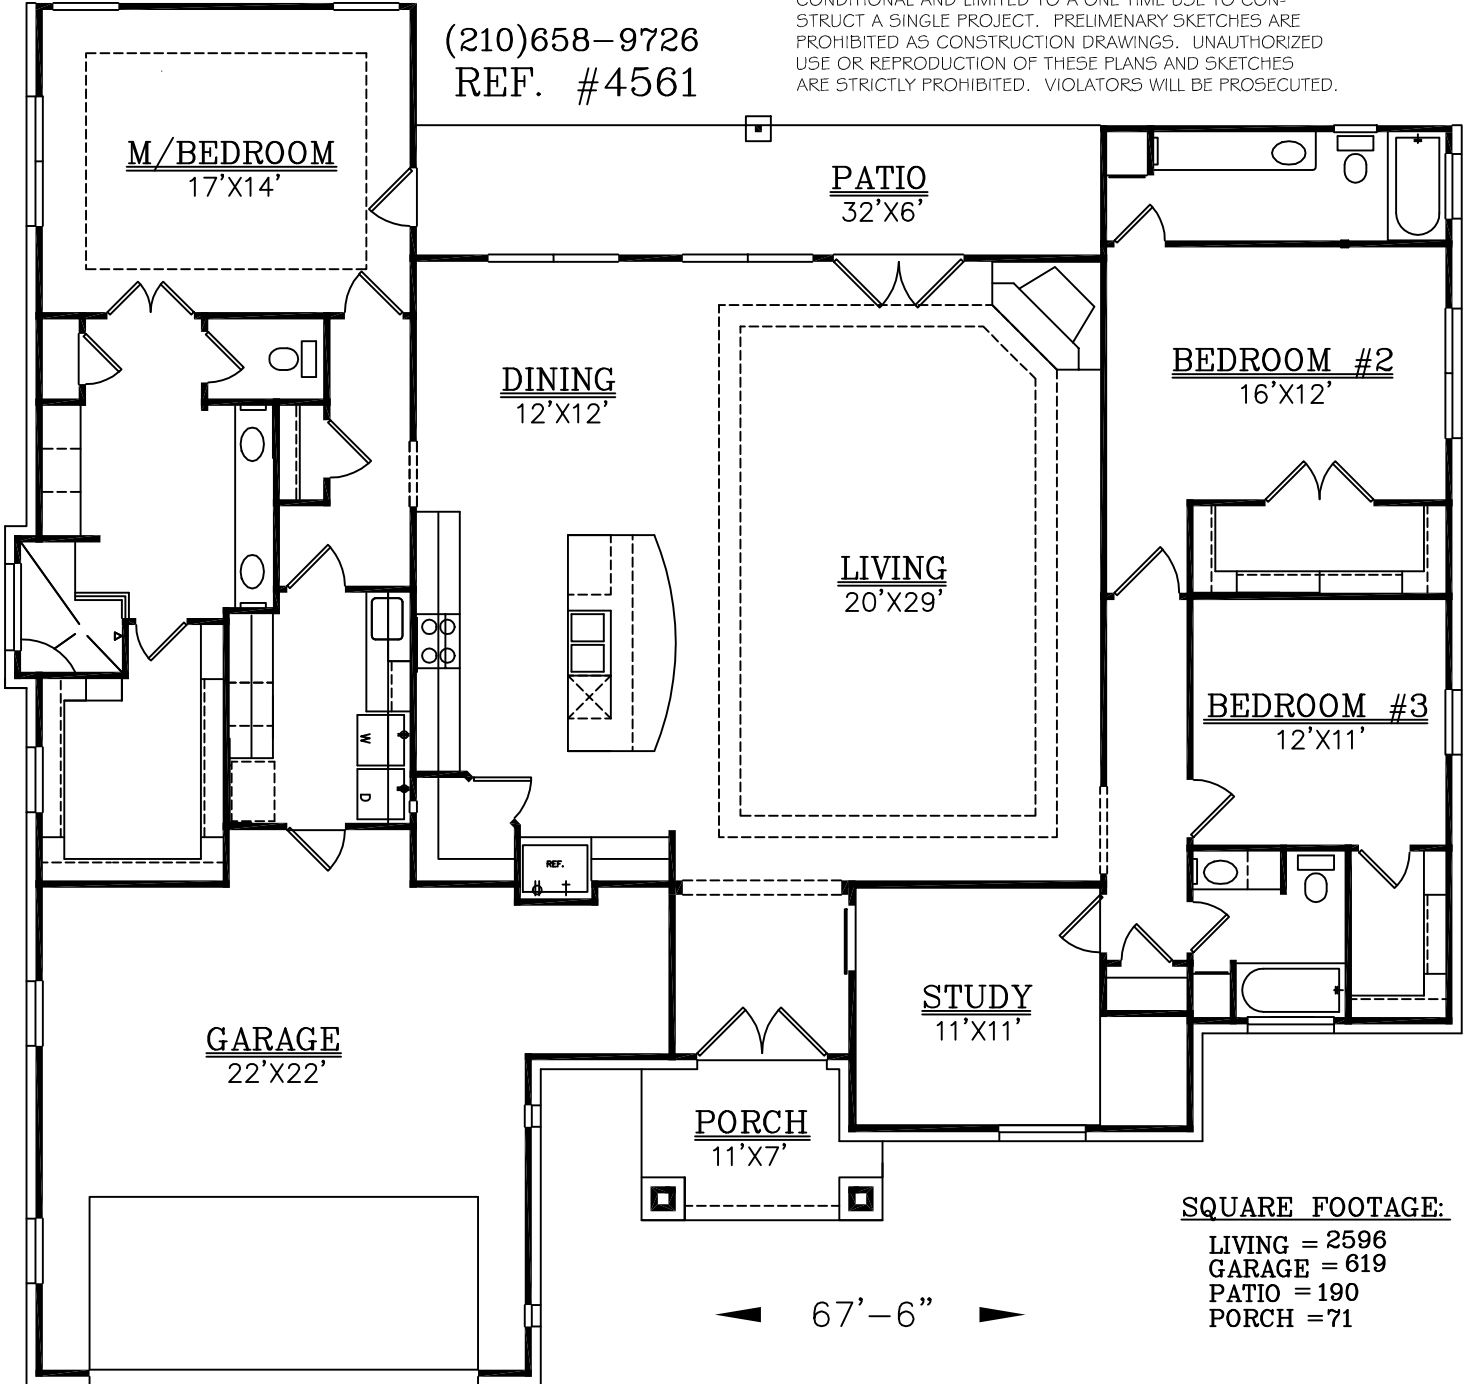

64'-1"

SQUARE FOOTAGE:

LIVING = 2596
GARAGE = 619
PATIO = 190
PORCH = 71

67'-6"