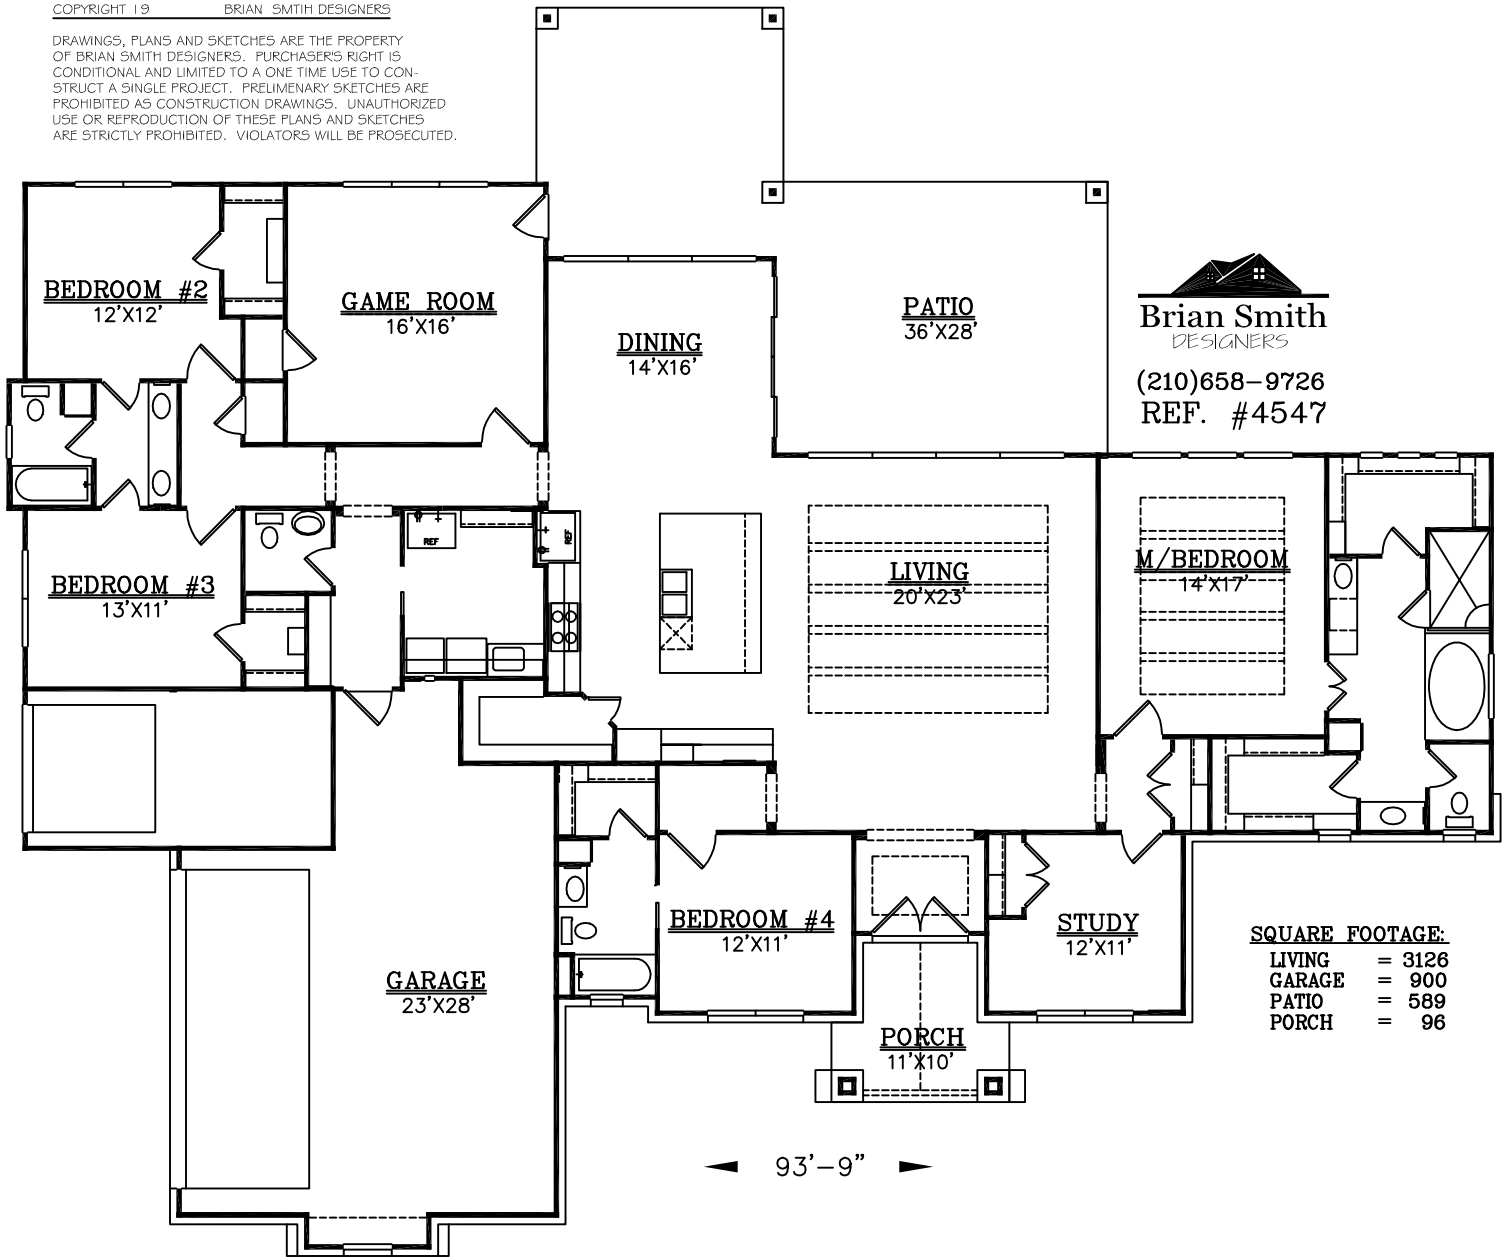

(210)658-9726
REF. #4547

SQUARE FOOTAGE:	
LIVING	= 3126
GARAGE	= 900
PATIO	= 589
PORCH	= 96

78'-4"

93'-9"