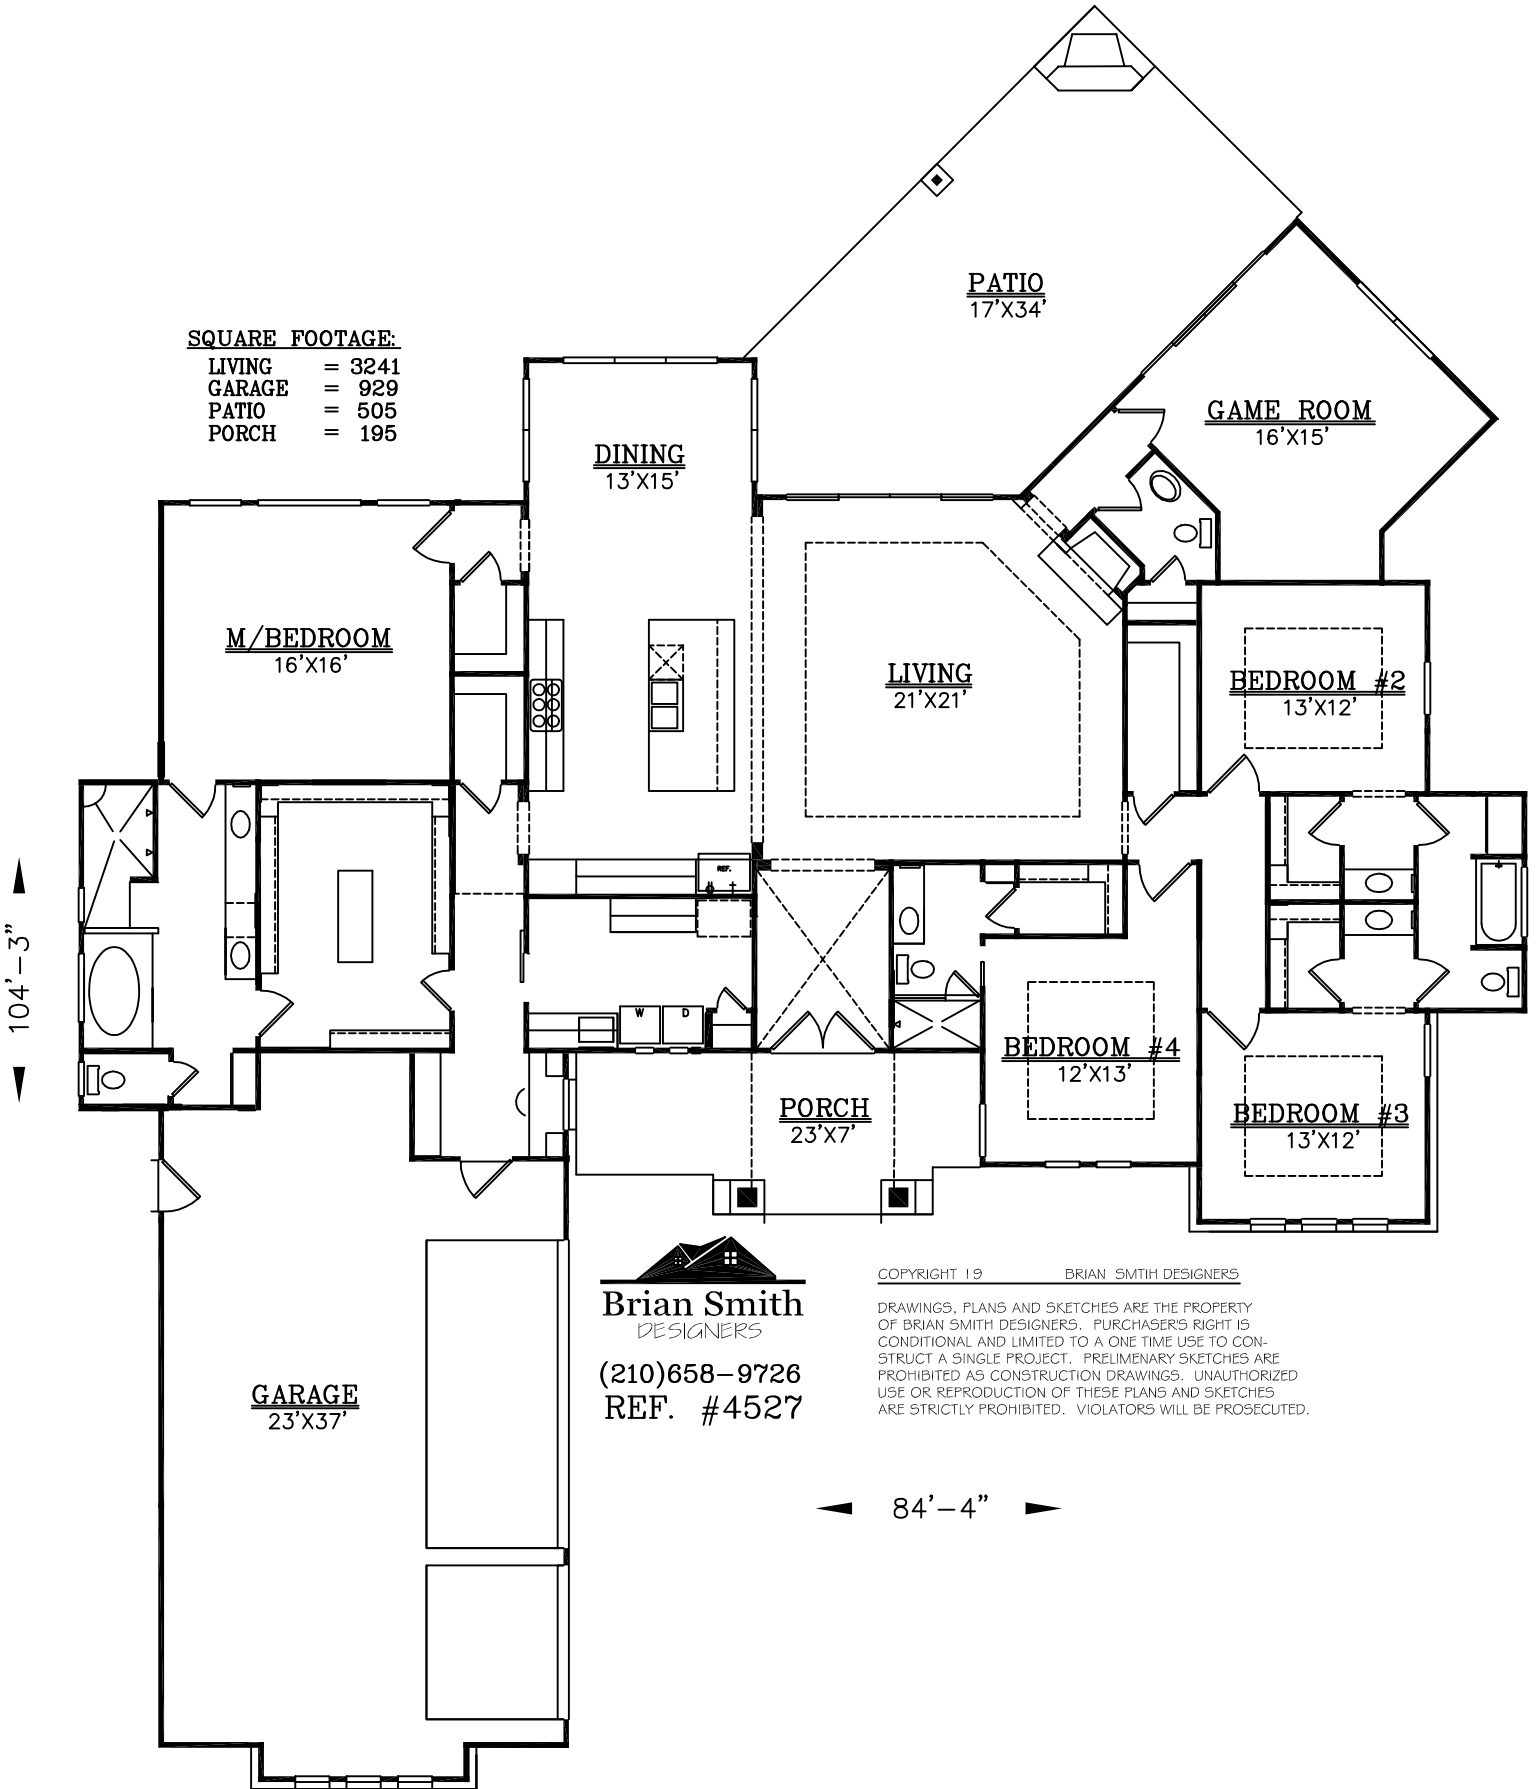

SQUARE FOOTAGE:

LIVING = 3241
GARAGE = 929
PATIO = 505
PORCH = 195

(210)658-9726
REF. #4527

COPYRIGHT 19 BRIAN SMITH DESIGNERS

DRAWINGS, PLANS AND SKETCHES ARE THE PROPERTY OF BRIAN SMITH DESIGNERS. PURCHASER'S RIGHT IS CONDITIONAL AND LIMITED TO A ONE TIME USE TO CONSTRUCT A SINGLE PROJECT. PRELIMINARY SKETCHES ARE PROHIBITED AS CONSTRUCTION DRAWINGS. UNAUTHORIZED USE OR REPRODUCTION OF THESE PLANS AND SKETCHES ARE STRICTLY PROHIBITED. VIOLATORS WILL BE PROSECUTED.

◀ 84'-4" ▶