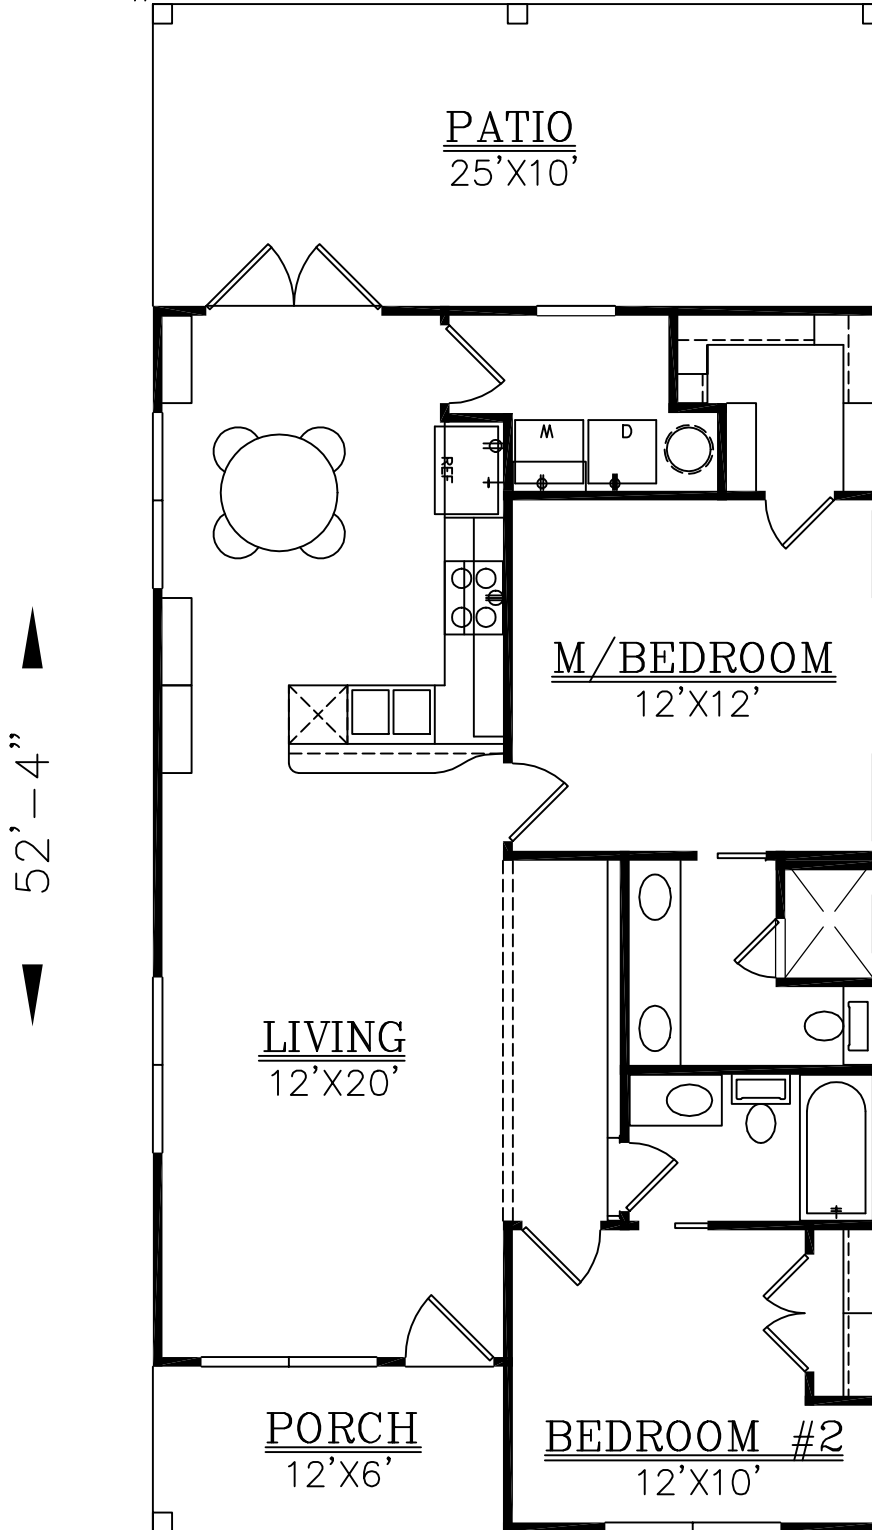

**SQUARE FOOTAGE:**

LIVING	=	982
PATIO	=	258
PORCH	=	68

25'-0"