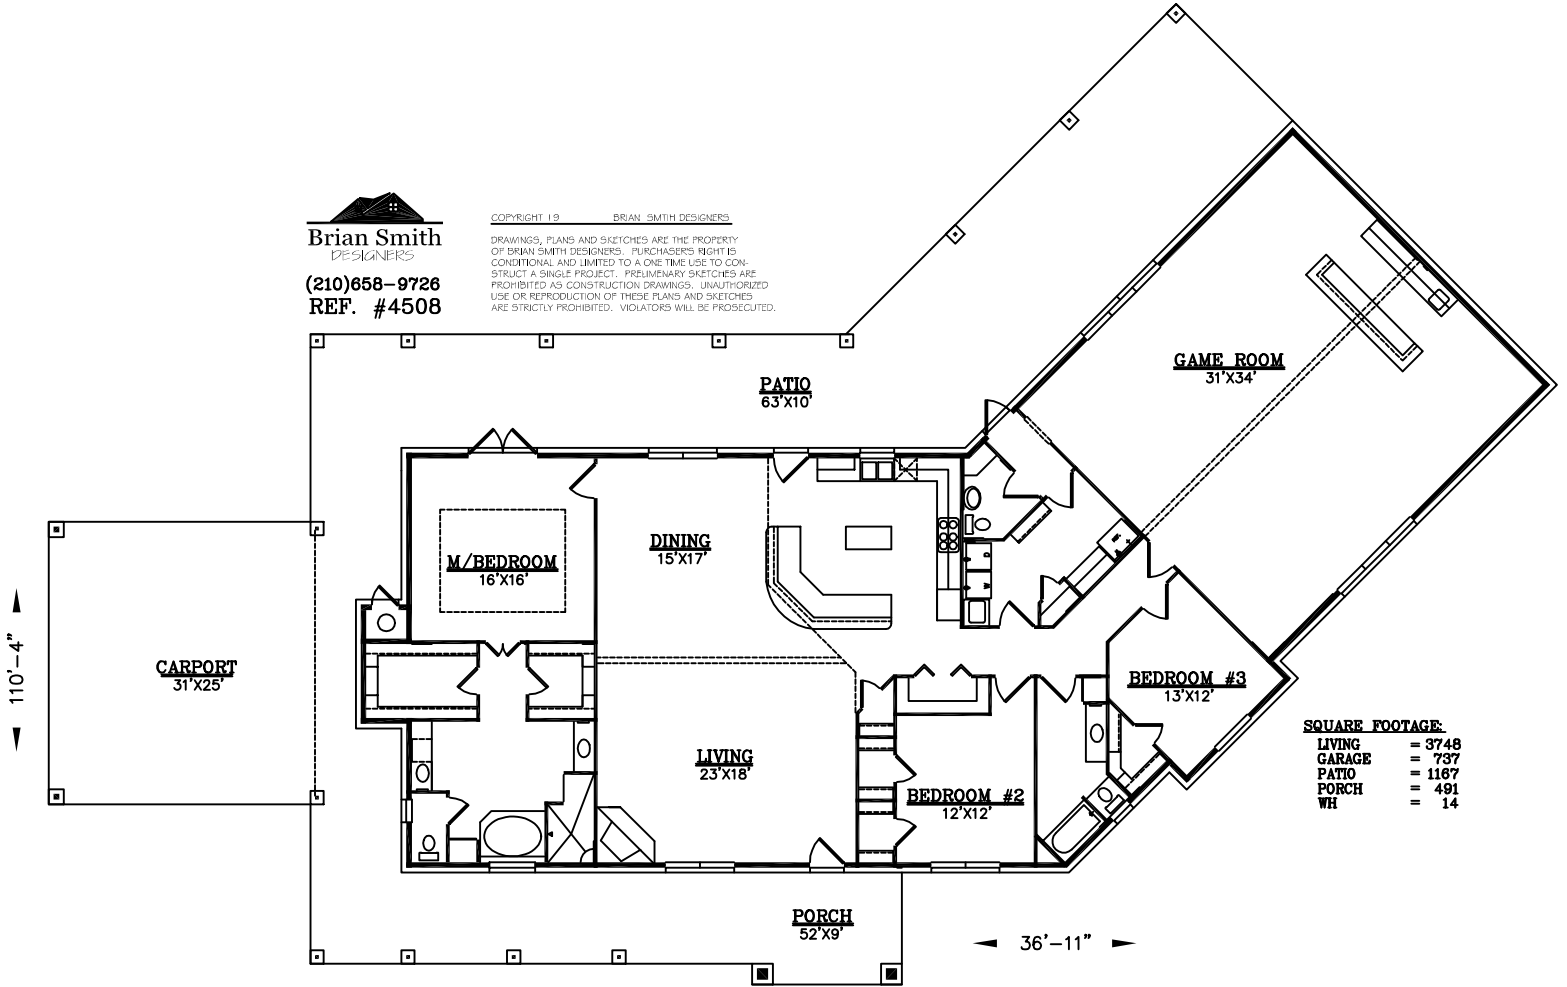

Brian Smith
DESIGNERS
(210)658-9726
REF. #4508

SQUARE FOOTAGE:

LIVING	= 3748
GARAGE	= 737
PATIO	= 1187
PORCH	= 491
WH	= 14