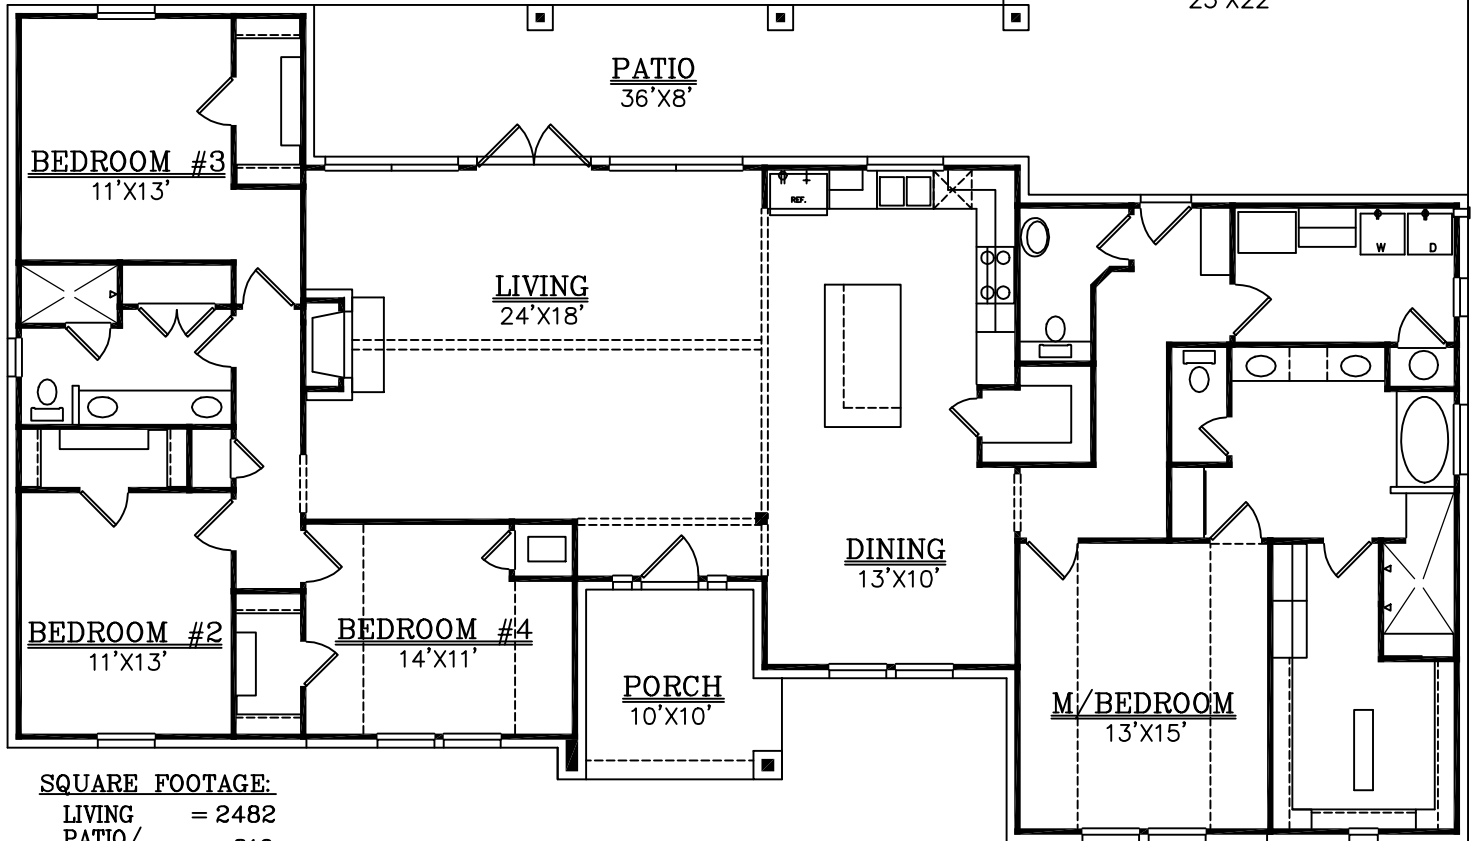

CARPORT
25'X22'

55'-10"

SQUARE FOOTAGE:

LIVING = 2482
PATIO/
CARPORT = 819
PORCH = 99

77'-0"