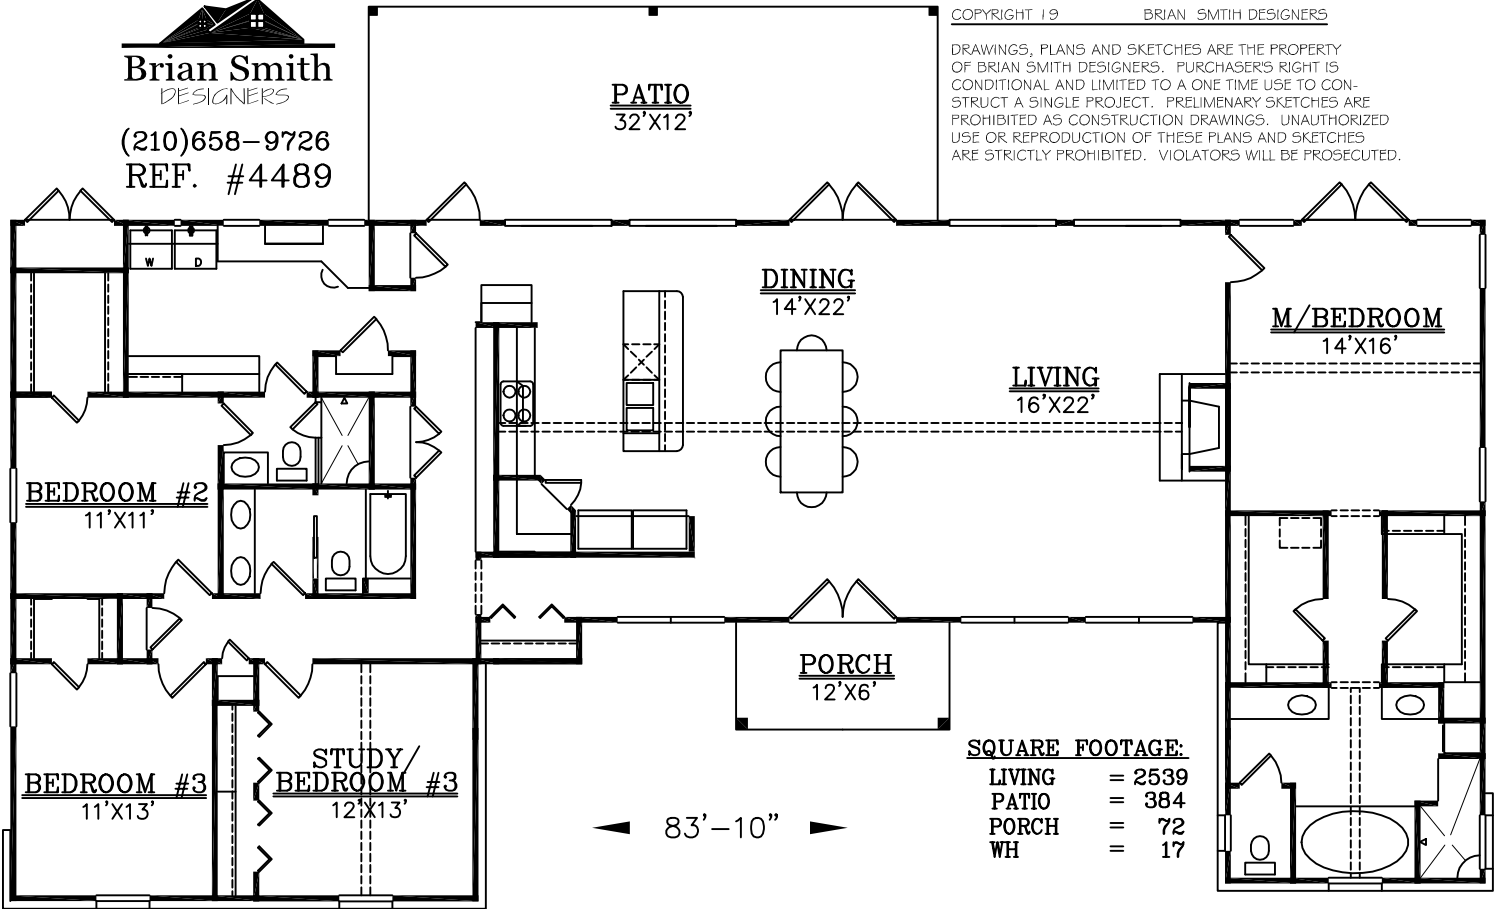

50'-9"

83'-10"

SQUARE FOOTAGE:

LIVING	=	2539
PATIO	=	384
PORCH	=	72
WH	=	17