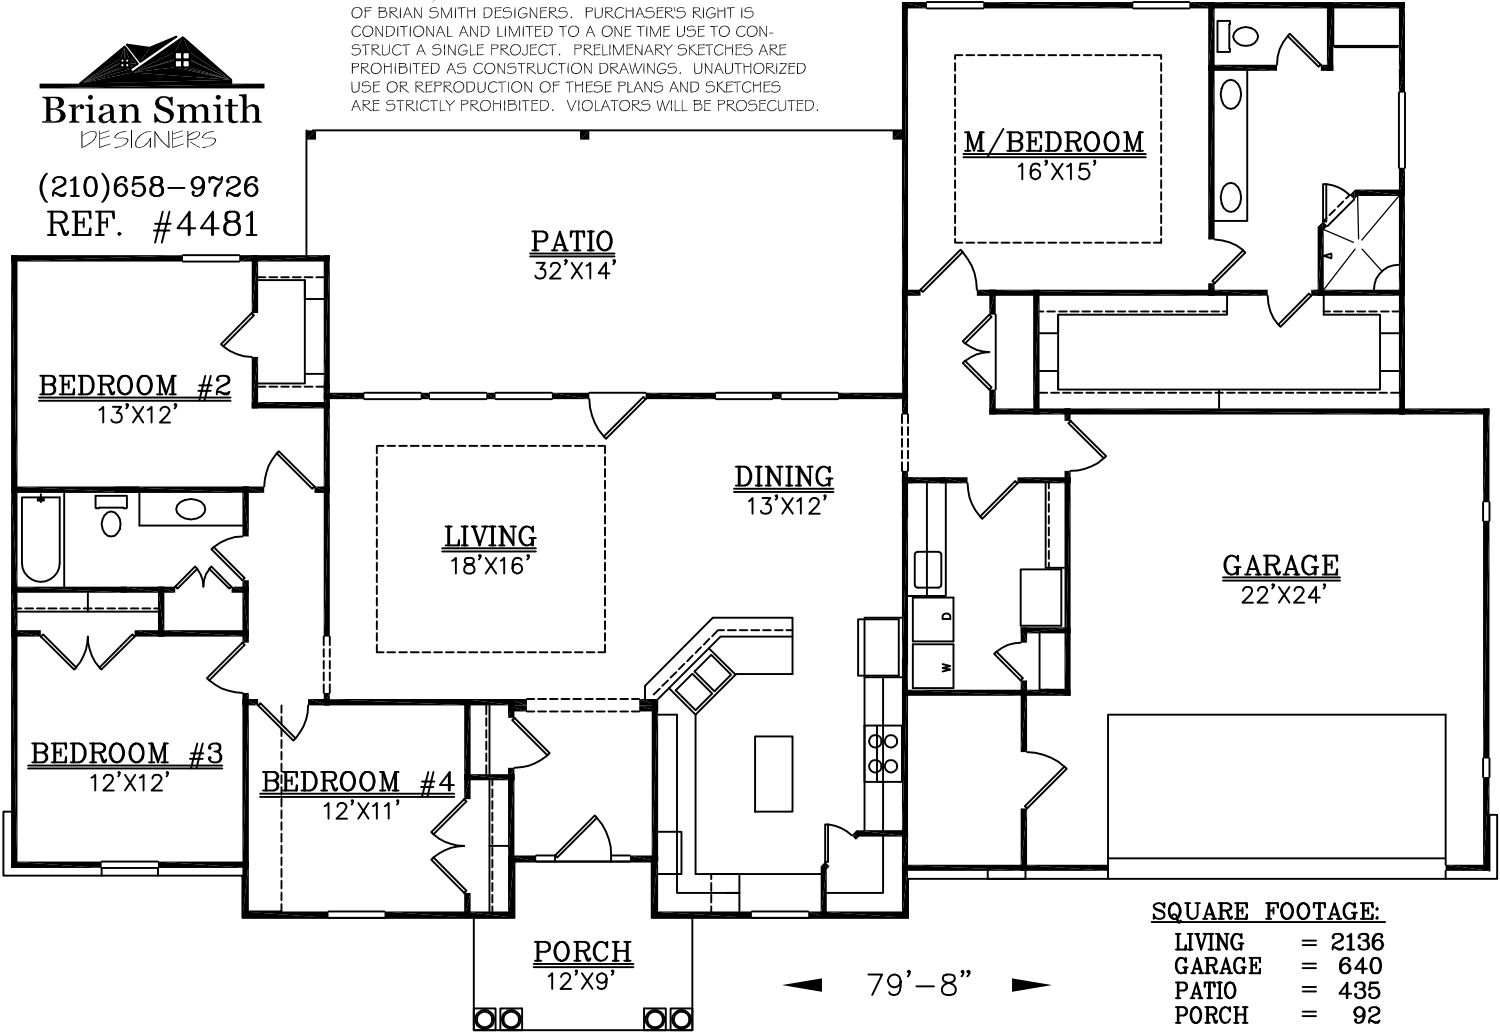

(210)658-9726  
REF. #4481

54'-10"

**SQUARE FOOTAGE:**

LIVING	=	2136
GARAGE	=	640
PATIO	=	435
PORCH	=	92