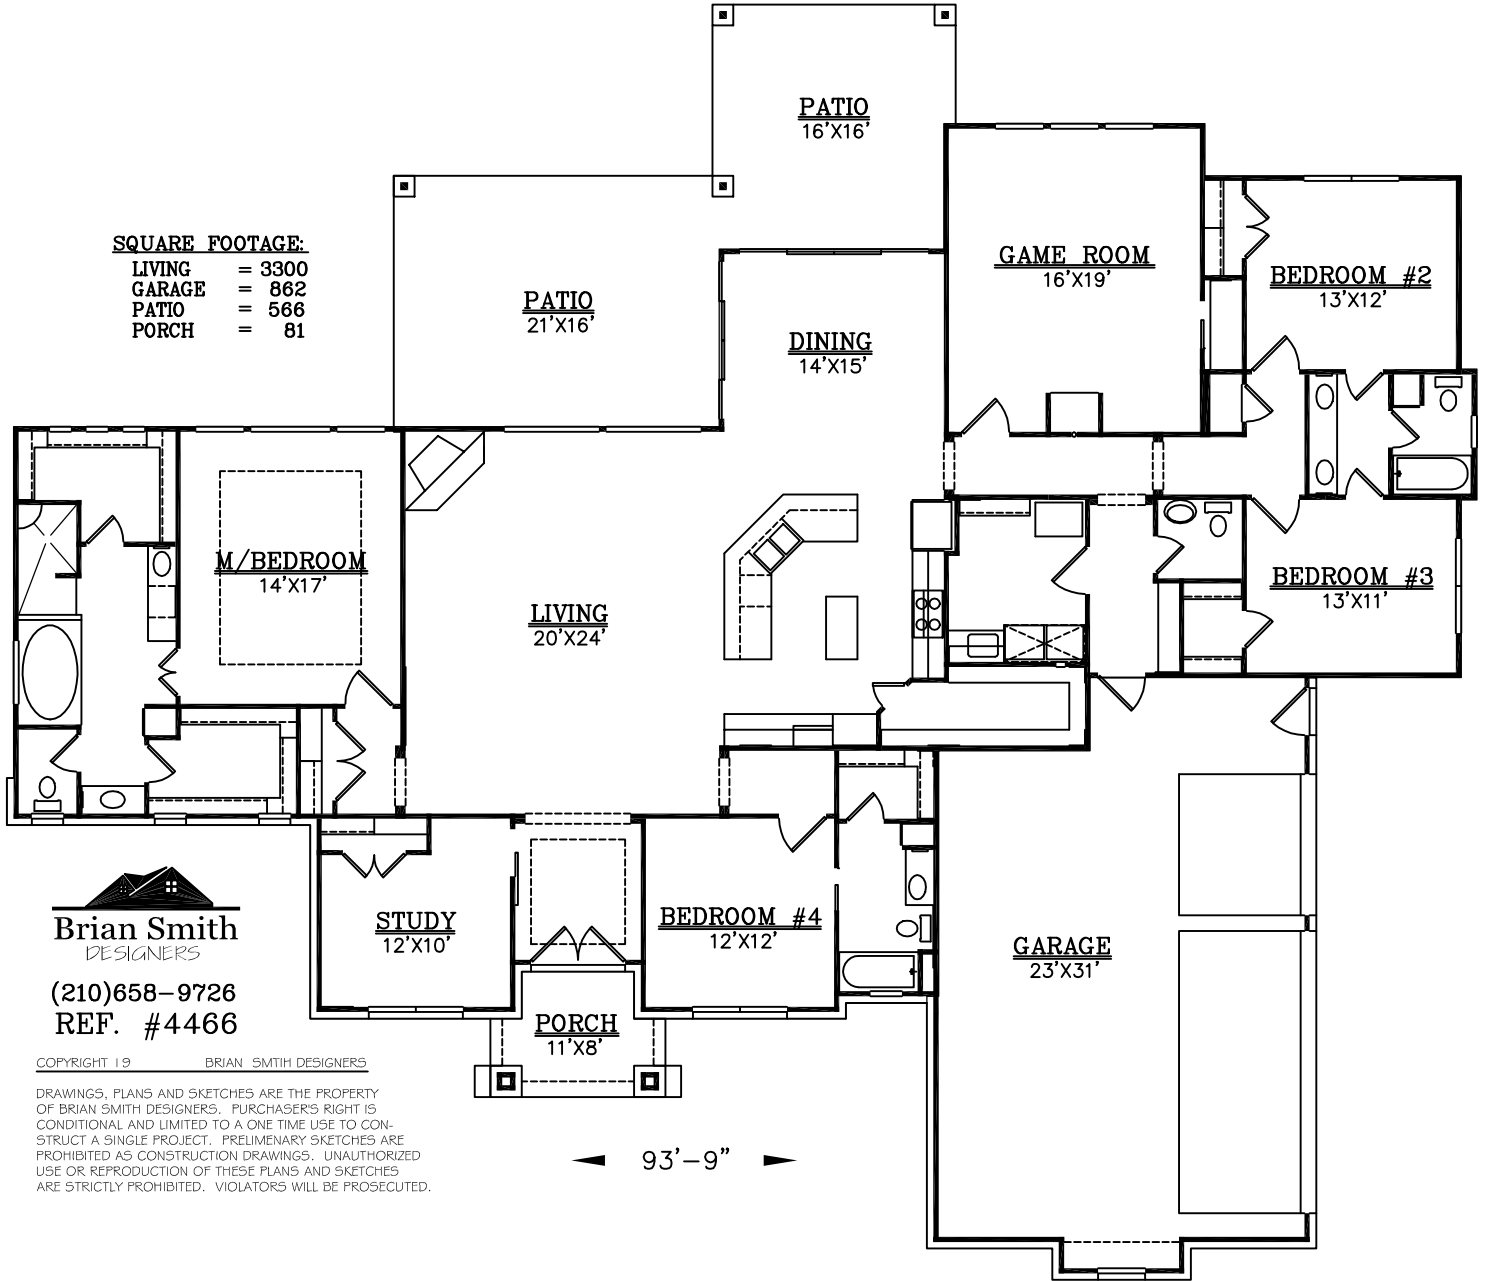

SQUARE FOOTAGE:

LIVING = 3300
GARAGE = 862
PATIO = 566
PORCH = 81

81'-4"

(210)658-9726
REF. #4466

COPYRIGHT 19 _____ BRIAN SMITH DESIGNERS

DRAWINGS, PLANS AND SKETCHES ARE THE PROPERTY OF BRIAN SMITH DESIGNERS. PURCHASER'S RIGHT IS CONDITIONAL AND LIMITED TO A ONE TIME USE TO CONSTRUCT A SINGLE PROJECT. PRELIMINARY SKETCHES ARE PROHIBITED AS CONSTRUCTION DRAWINGS. UNAUTHORIZED USE OR REPRODUCTION OF THESE PLANS AND SKETCHES ARE STRICTLY PROHIBITED. VIOLATORS WILL BE PROSECUTED.

93'-9"