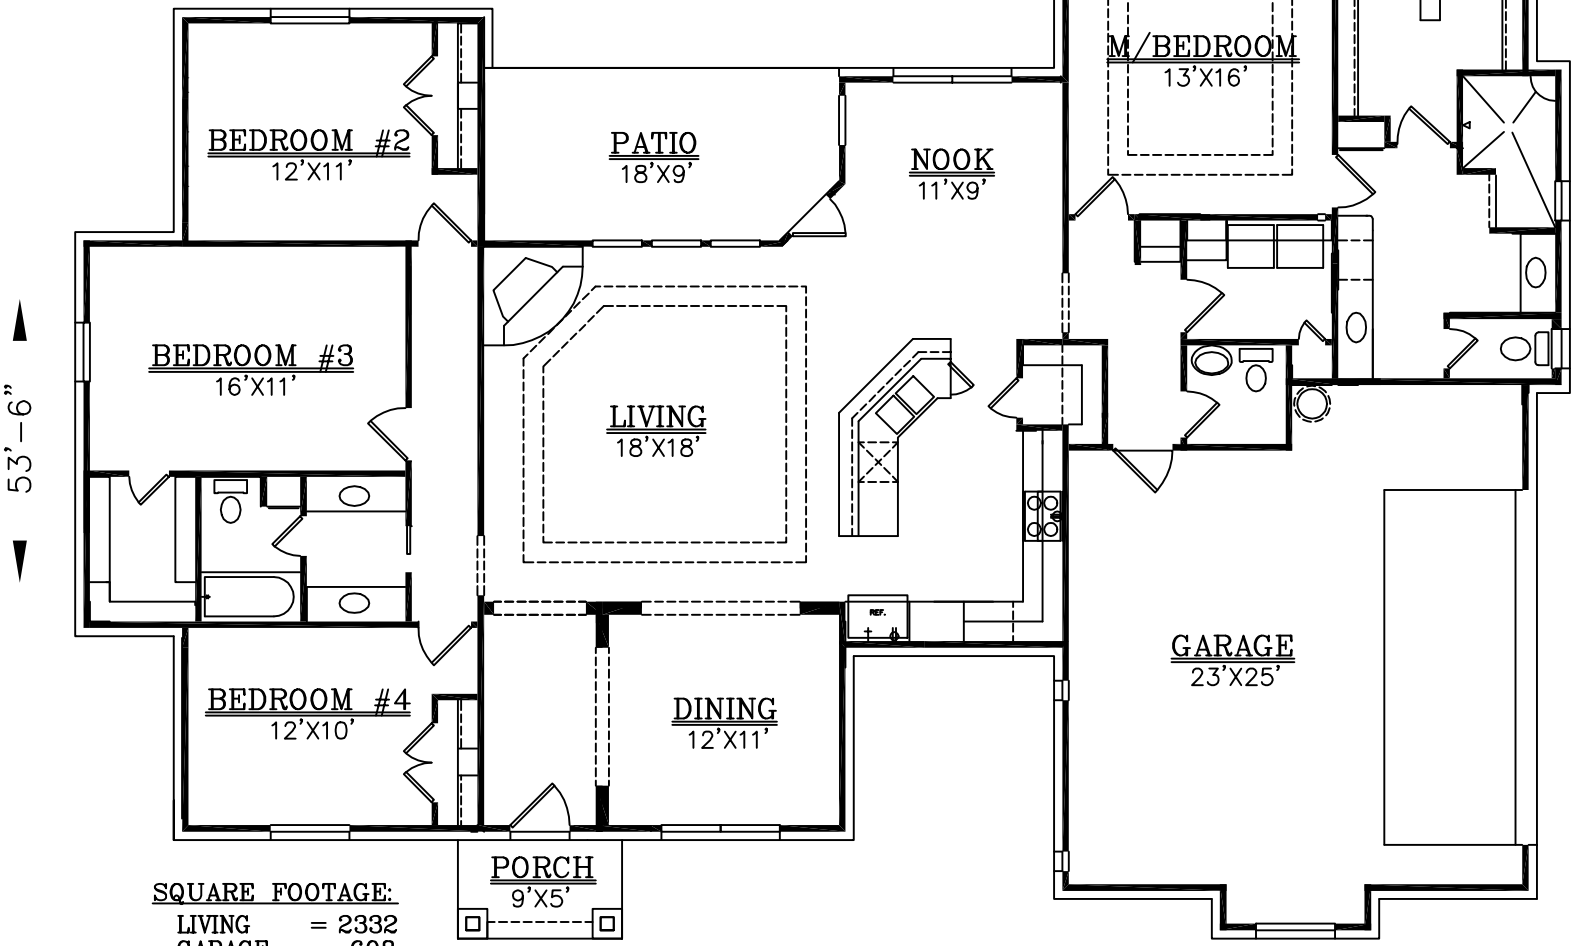

SQUARE FOOTAGE:

| | | |
|--------|---|------|
| LIVING | = | 2332 |
| GARAGE | = | 608 |
| PATIO | = | 153 |
| PORCH | = | 42 |

◀ 75'-10" ▶