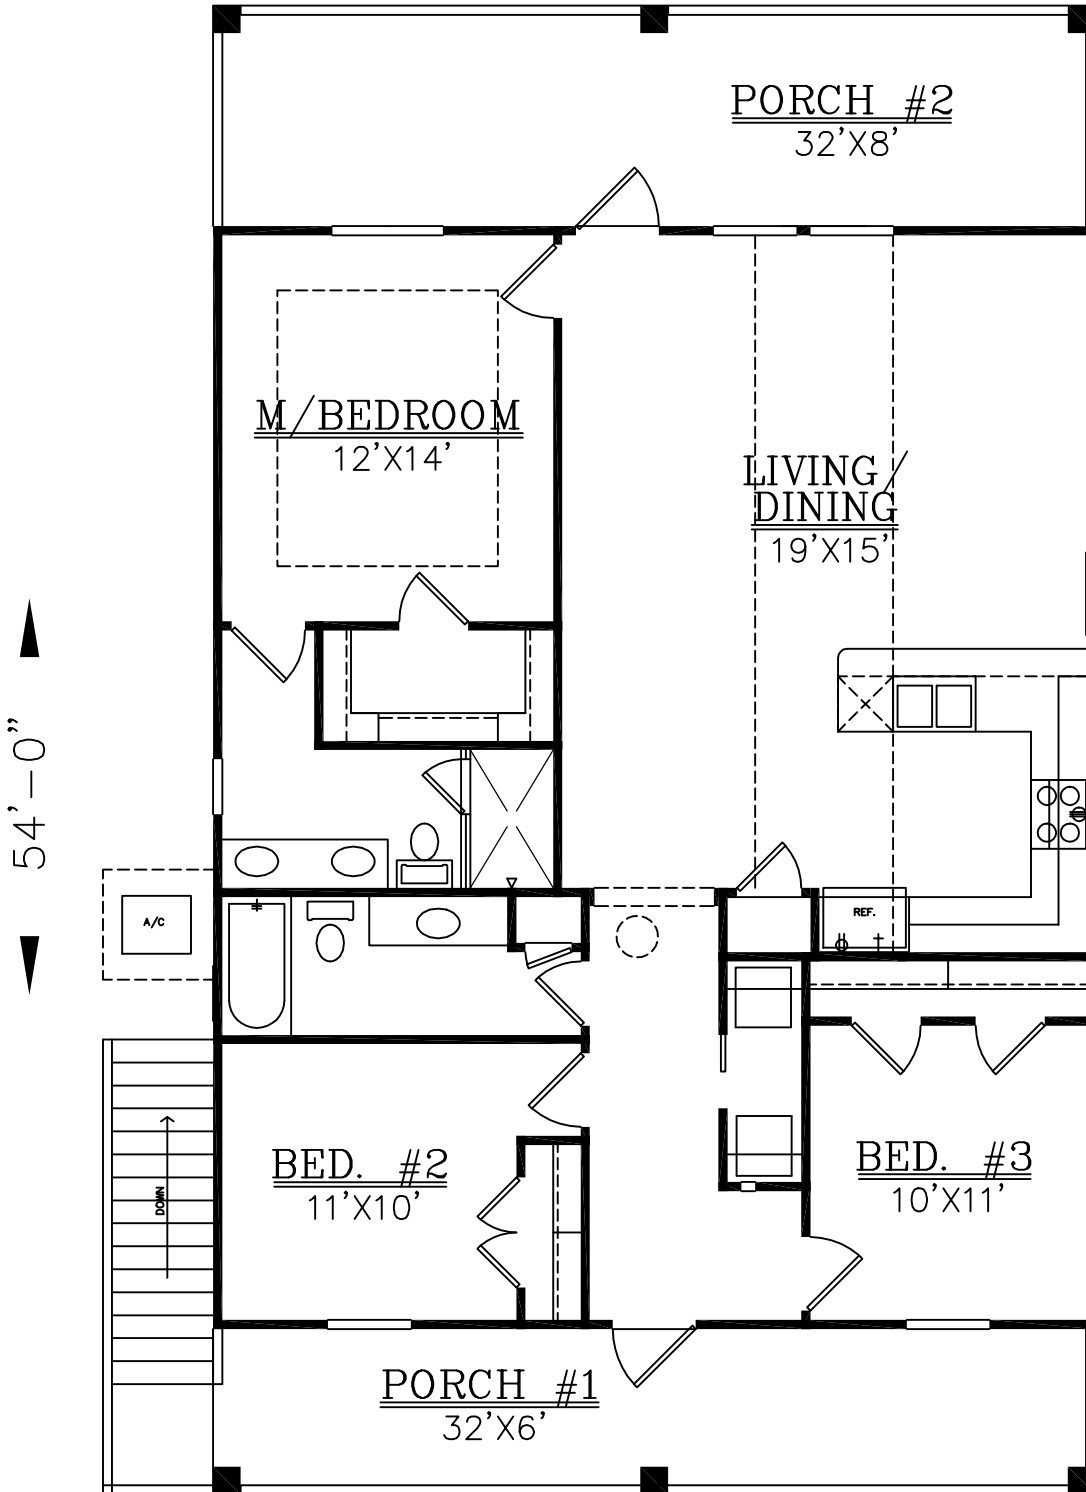

SQUARE FOOTAGE:

LIVING	=	1280
PORCH #1	=	192
PORCH #2	=	256
PORCH TOTAL	=	448

◀ 32'-0" ▶