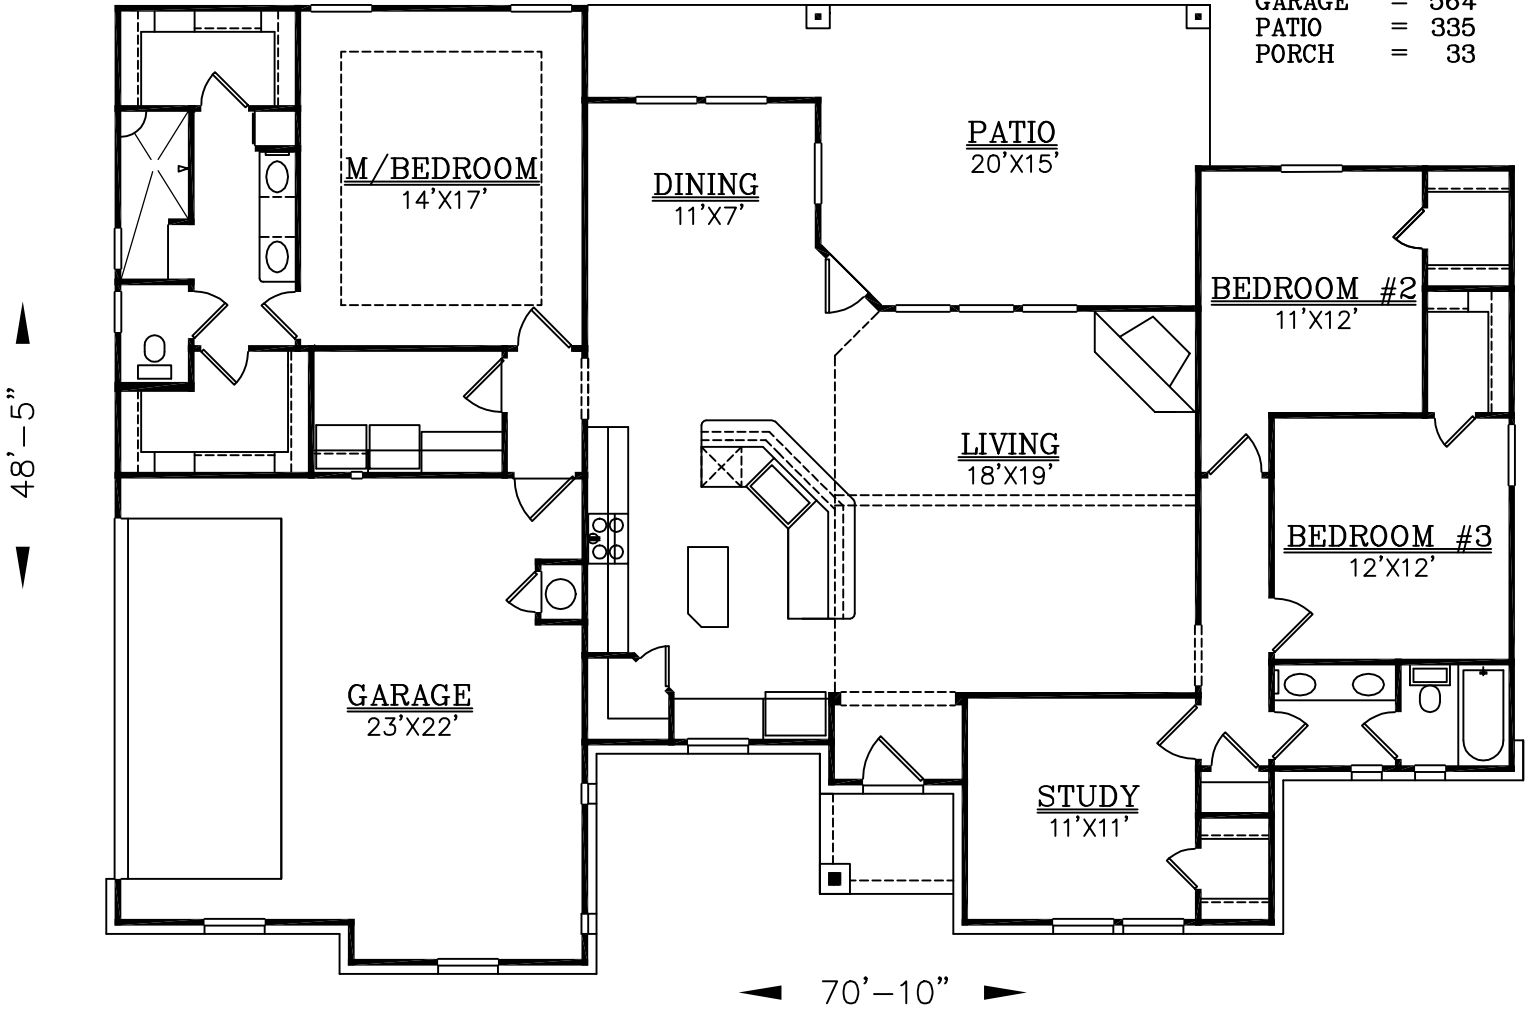

**SQUARE FOOTAGE:**

LIVING	=	2019
GARAGE	=	564
PATIO	=	335
PORCH	=	33

DRAWINGS, PLANS AND SKETCHES ARE THE PROPERTY OF BRIAN SMITH DESIGNERS. PURCHASER'S RIGHT IS CONDITIONAL AND LIMITED TO A ONE TIME USE TO CONSTRUCT A SINGLE PROJECT. PRELIMINARY SKETCHES ARE PROHIBITED AS CONSTRUCTION DRAWINGS. UNAUTHORIZED USE OR REPRODUCTION OF THESE PLANS AND SKETCHES ARE STRICTLY PROHIBITED. VIOLATORS WILL BE PROSECUTED.