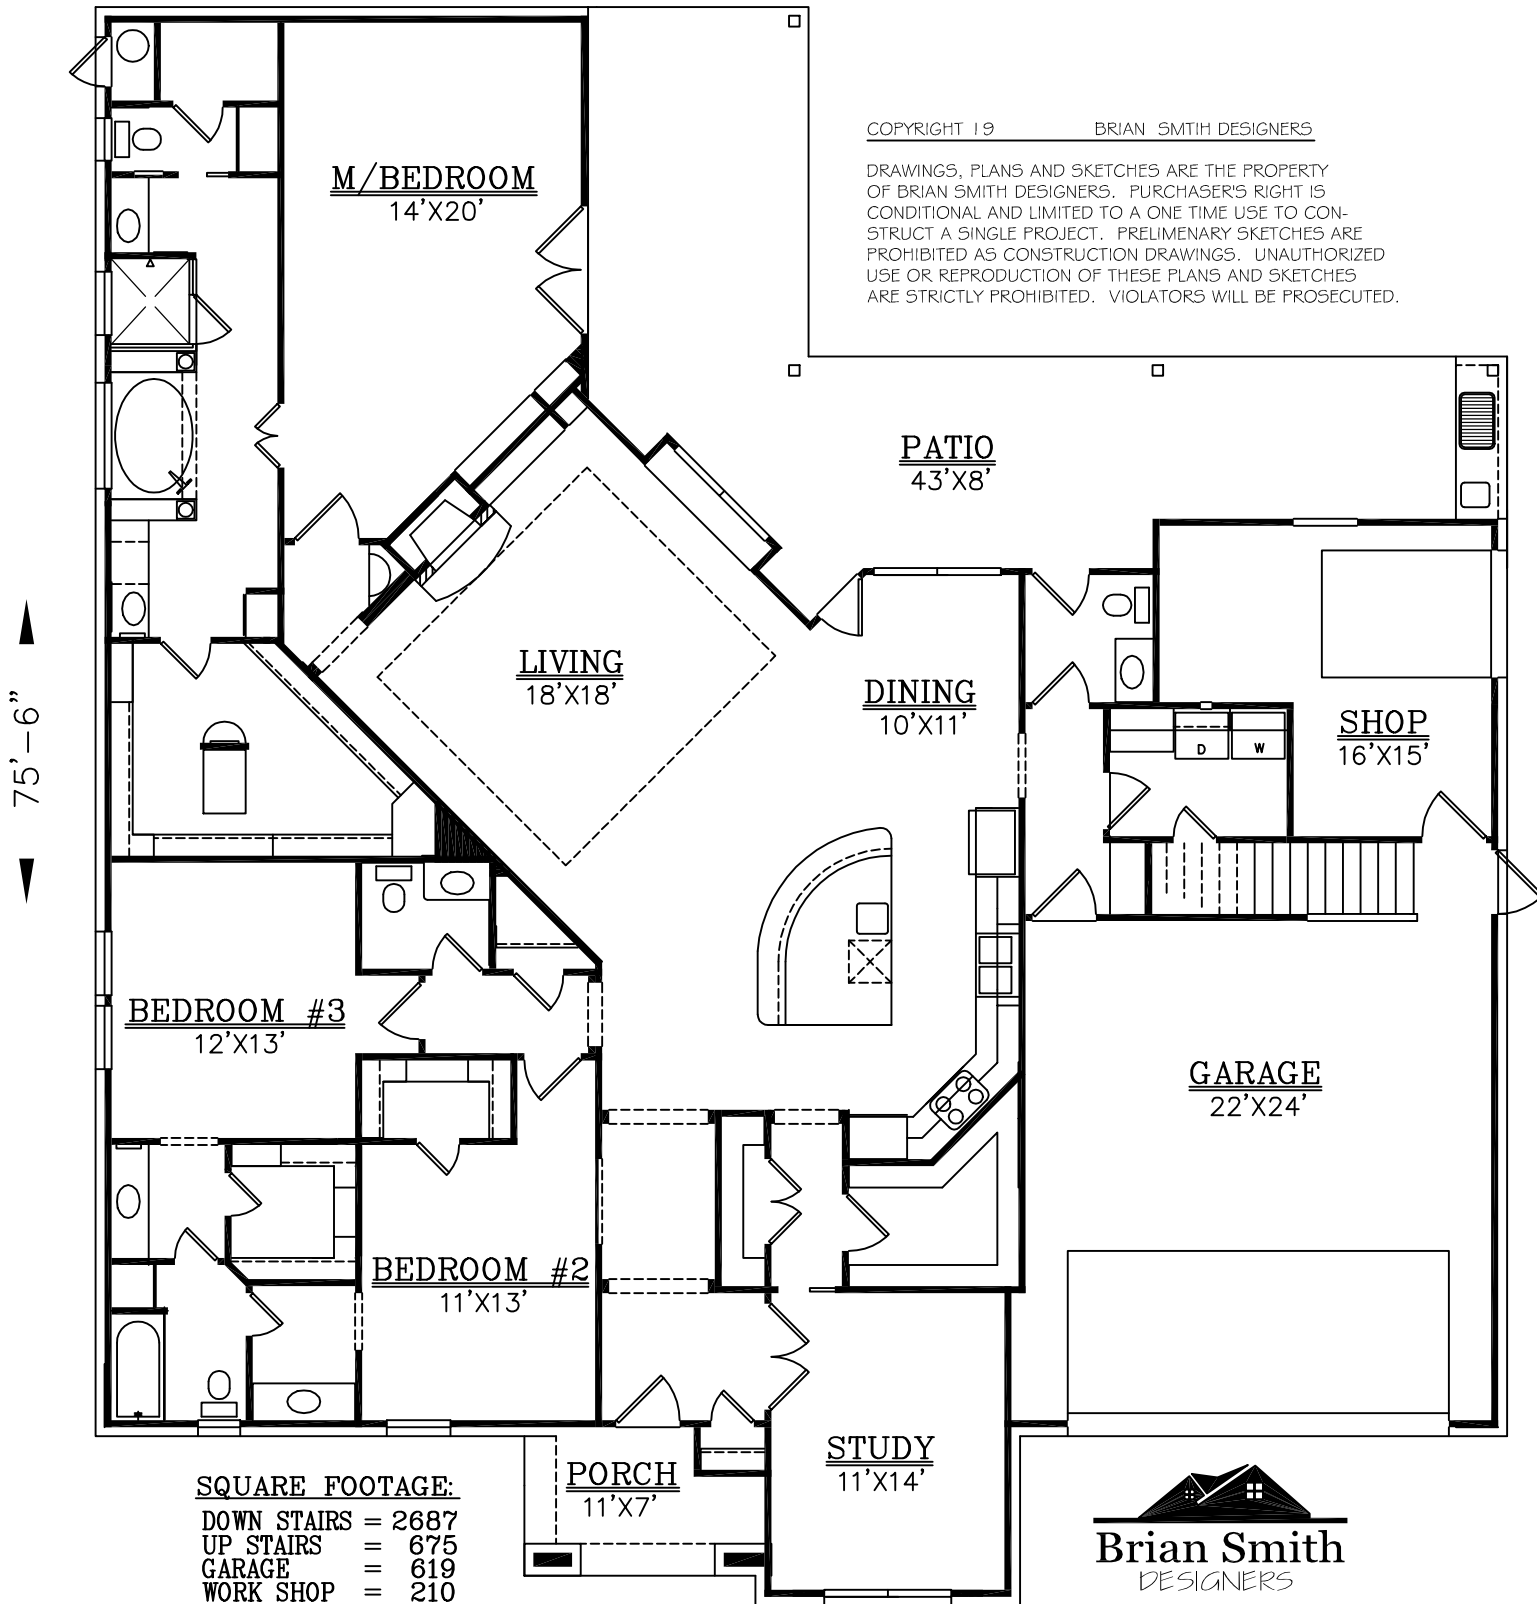

75'-6"

SQUARE FOOTAGE:

- DOWN STAIRS = 2687
- UP STAIRS = 675
- GARAGE = 619
- WORK SHOP = 210
- PATIO = 530
- PORCH = 69

TOTAL LIVING = 3362

66'-8"

(210)658-9726
REF. #4438