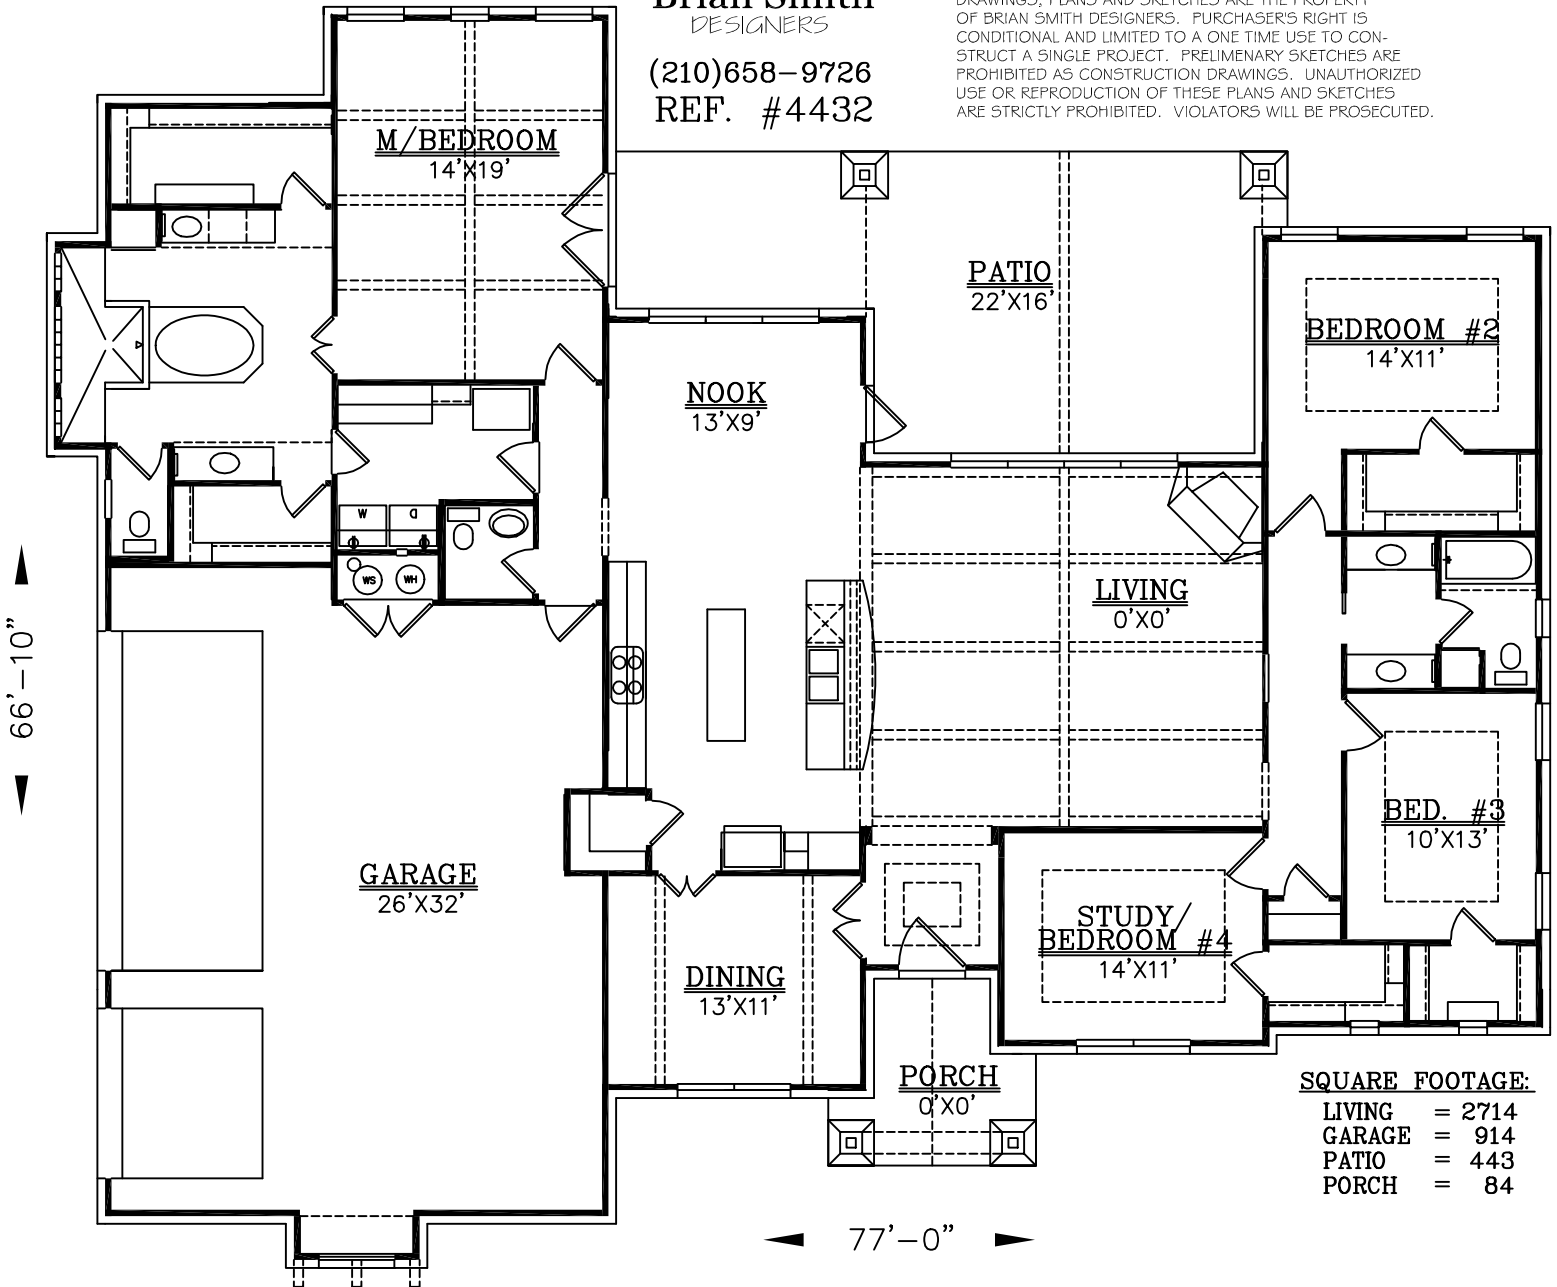

SQUARE FOOTAGE:	
LIVING	= 2714
GARAGE	= 914
PATIO	= 443
PORCH	= 84